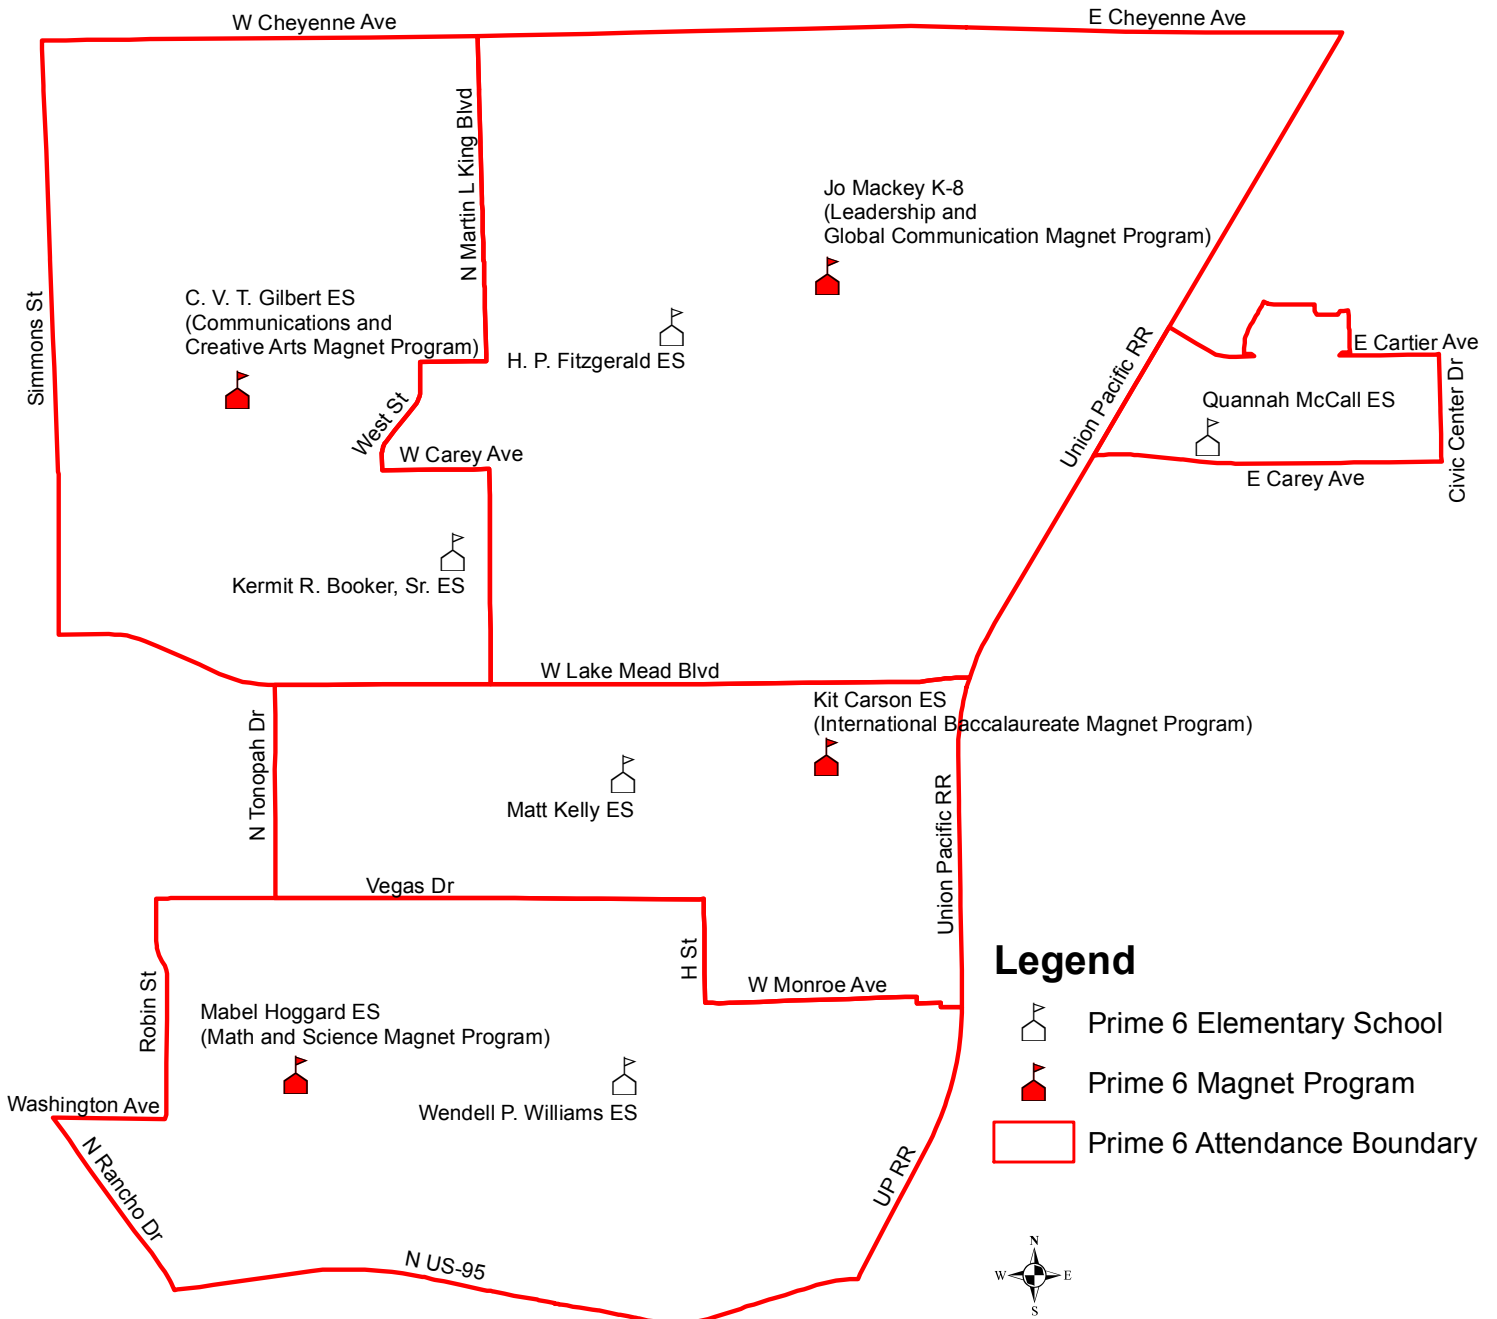

PRIME 6 ELEMENTARY SCHOOLS

2020-21 School Year Attendance Boundaries, Grade K-5
and Option School Designations for Choice Schools

Legend

-  Prime 6 Elementary School
-  Prime 6 Magnet Program
-  Prime 6 Attendance Boundary

Search for Your Assigned School
<https://ccsd.net/schools/zoning/search/>

H. P. FITZGERALD ELEMENTARY SCHOOL

KINDERGARTEN is assigned to H. P. Fitzgerald Elementary School.
Grades 1-5 are assigned to Elementary Schools indicated in legend,
with option to attend H. P. Fitzgerald Elementary School.

QUANNAH McCALL ELEMENTARY SCHOOL

KINDERGARTEN is assigned to Quannah McCall Elementary School.
Grades 1-5 are assigned to Elementary Schools indicated in legend,
with option to attend Quannah McCall Elementary School.

Legend

 Lee Antonello Elementary School

WENDELL P. WILLIAMS ELEMENTARY SCHOOL

KINDERGARTEN is assigned to Wendell P. Williams Elementary School.
Grades 1-5 are assigned to Elementary Schools indicated in legend,
with option to attend Wendell P. Williams Elementary School.