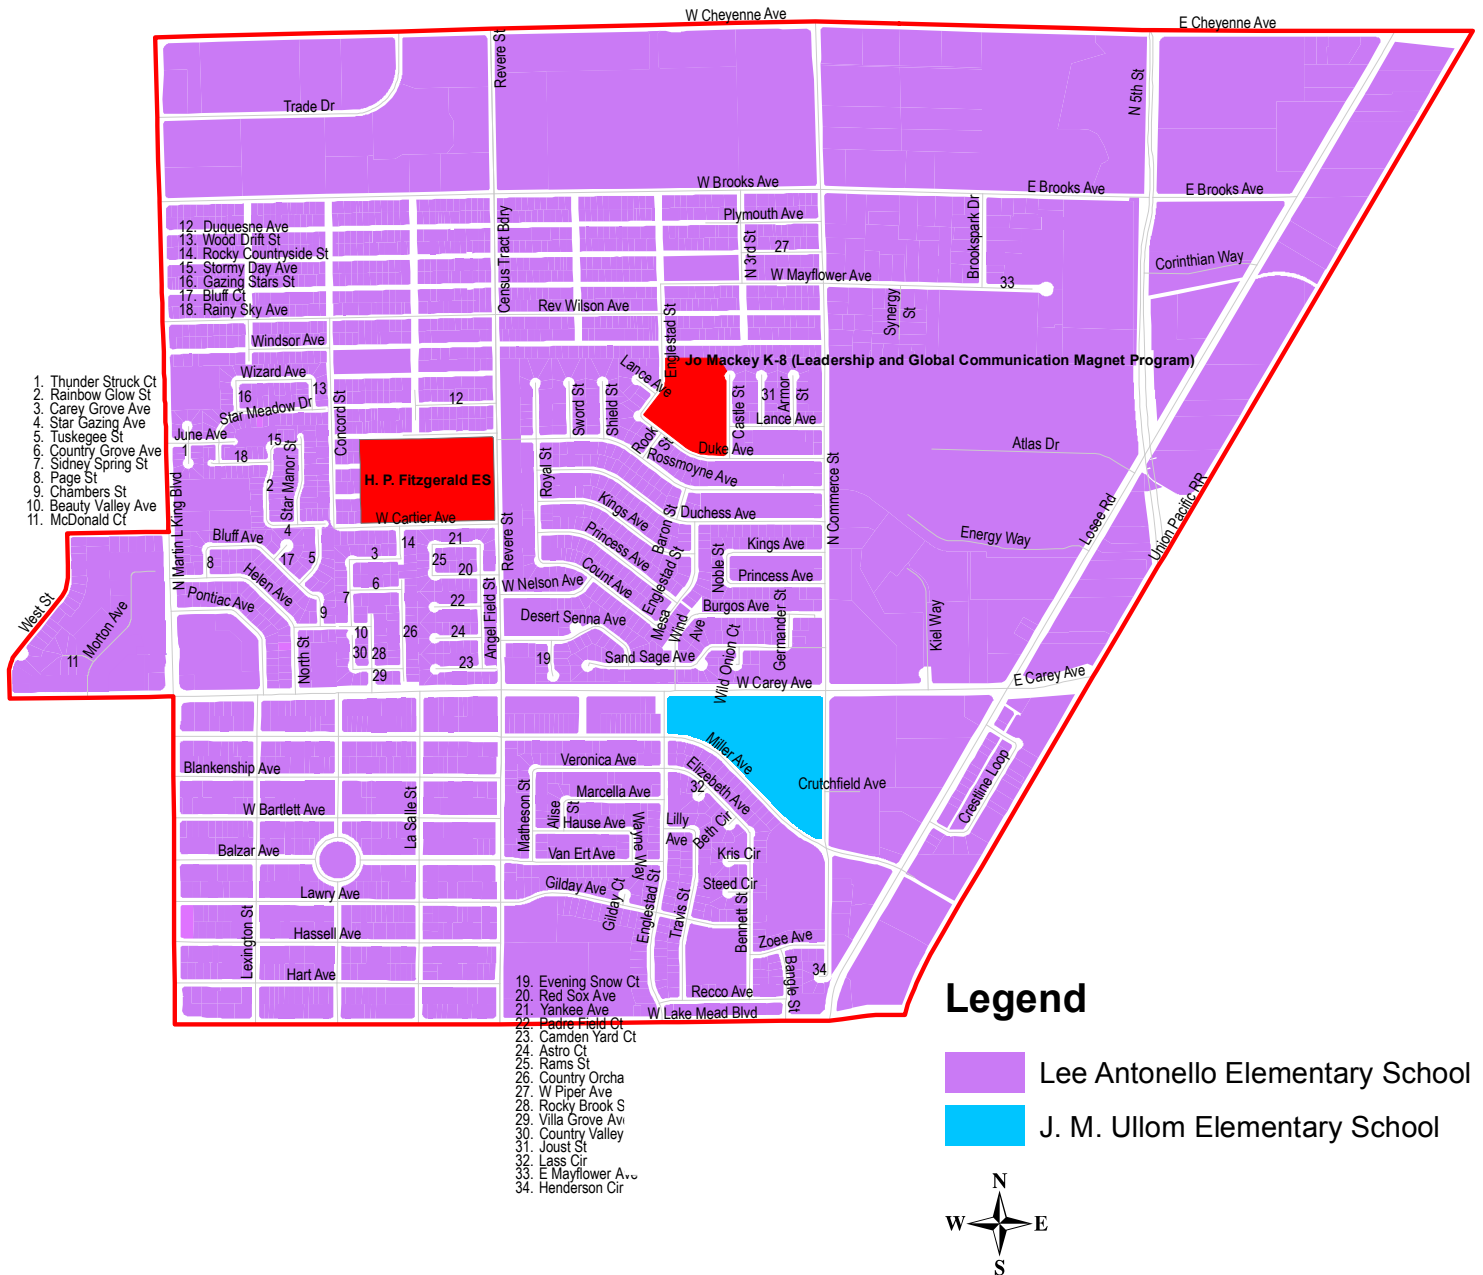

PRIME 6 ELEMENTARY SCHOOLS

2020-21 School Year Attendance Boundaries, Grade K-5
and Option School Designations for Choice Schools

Legend

-  Prime 6 Elementary School
-  Prime 6 Magnet Program
-  Prime 6 Attendance Boundary

KERMIT R. BOOKER, Sr. ELEMENTARY SCHOOL

KINDERGARTEN is assigned to Kermit R. Booker, Sr. Elementary School.
 Grades 1-5 are assigned to Elementary Schools indicated in legend,
 with option to attend Kermit R. Booker, Sr. Elementary School.

Search for Your Assigned School
<https://ccsd.net/schools/zoning/search/>

H. P. FITZGERALD ELEMENTARY SCHOOL

KINDERGARTEN is assigned to H. P. Fitzgerald Elementary School.
Grades 1-5 are assigned to Elementary Schools indicated in legend,
with option to attend H. P. Fitzgerald Elementary School.