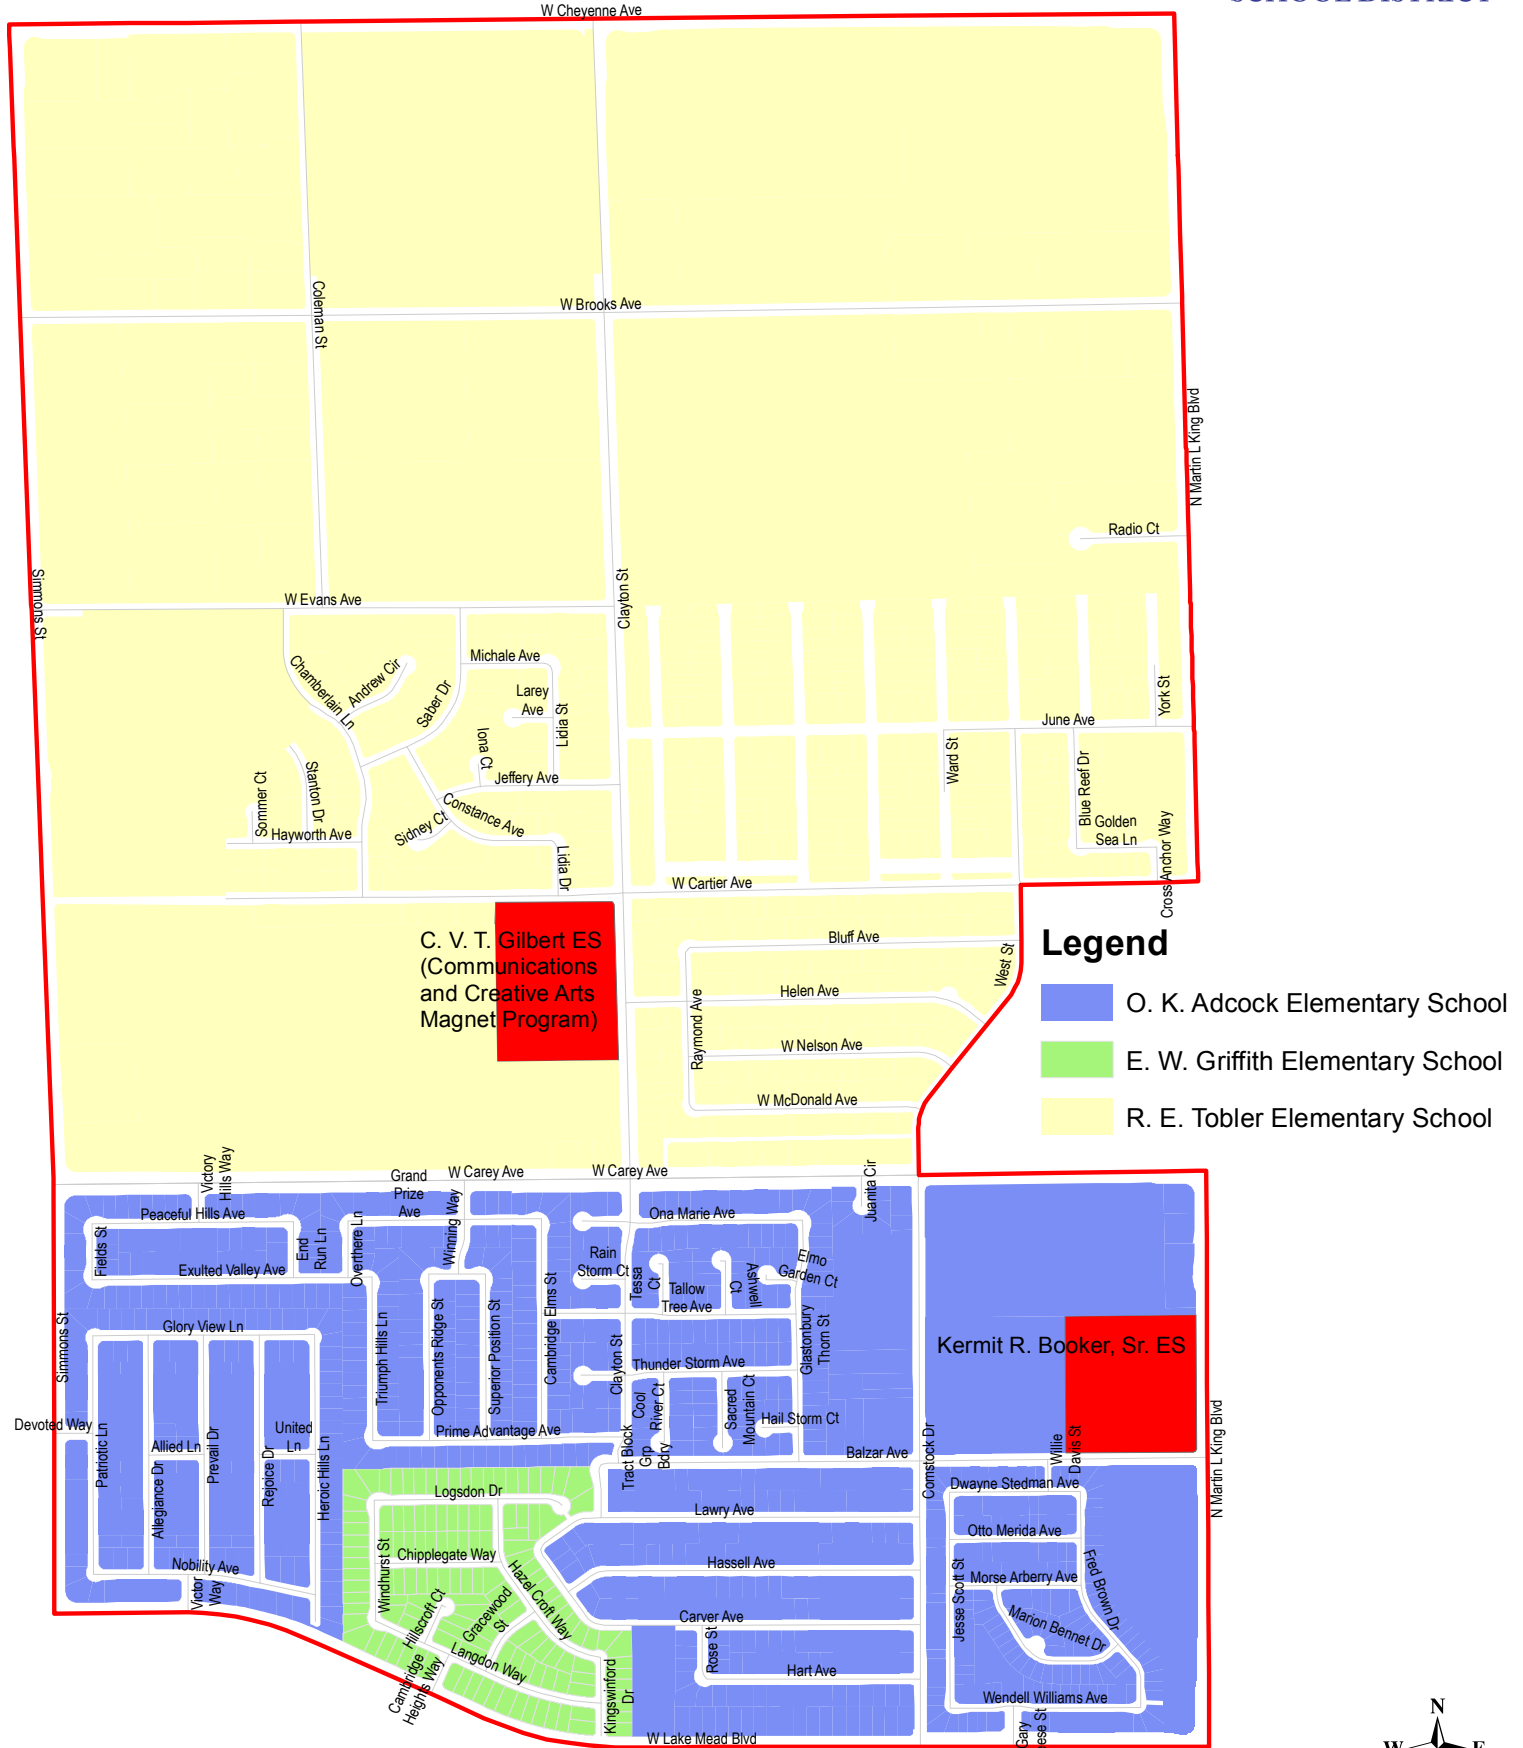

PRIME 6 ELEMENTARY SCHOOLS

2020-21 School Year Attendance Boundaries, Grade K-5
and Option School Designations for Choice Schools

Legend

-  Prime 6 Elementary School
-  Prime 6 Magnet Program
-  Prime 6 Attendance Boundary

Search for Your Assigned School
<https://ccsd.net/schools/zoning/search/>

H. P. FITZGERALD ELEMENTARY SCHOOL

KINDERGARTEN is assigned to H. P. Fitzgerald Elementary School.
Grades 1-5 are assigned to Elementary Schools indicated in legend,
with option to attend H. P. Fitzgerald Elementary School.