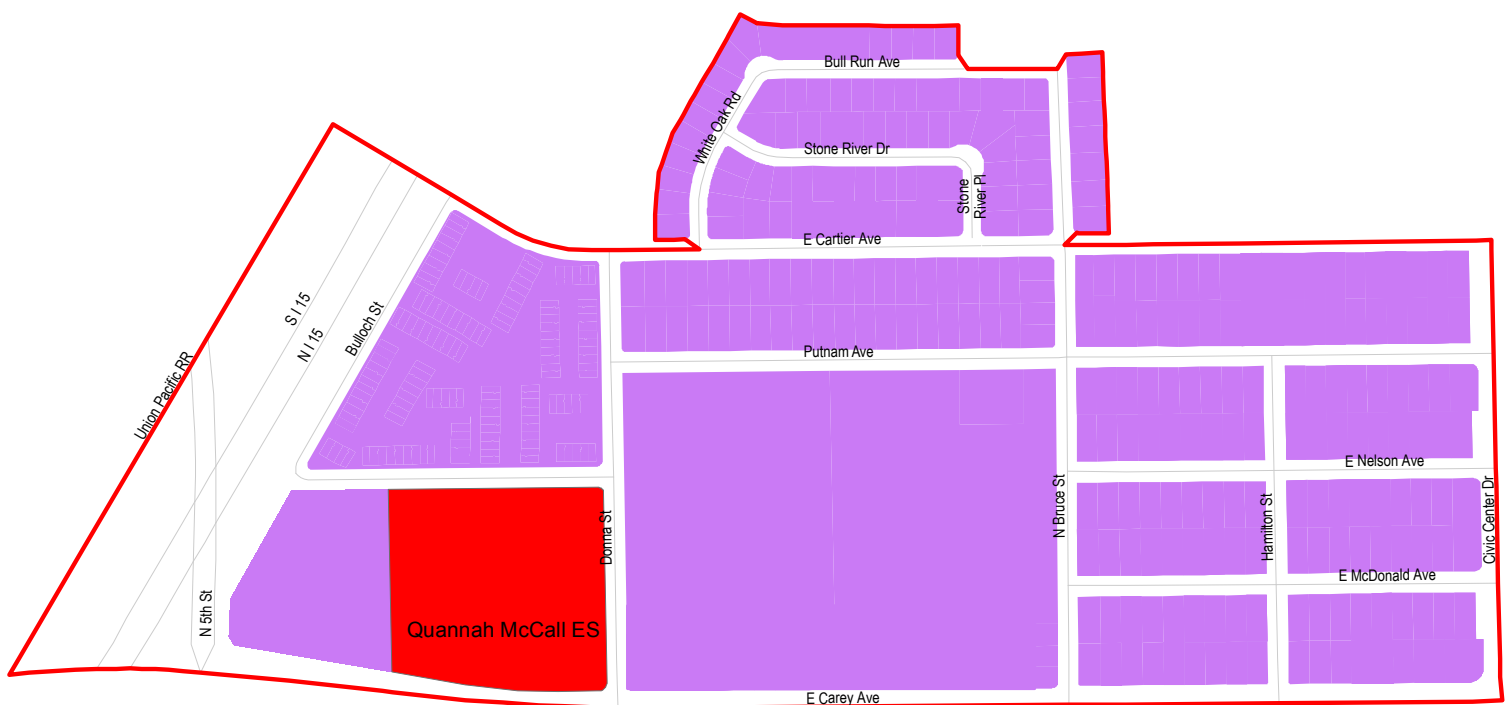

QUANNAH McCALL ELEMENTARY SCHOOL

KINDERGARTEN is assigned to Quannah McCall Elementary School.
Grades 1-5 are assigned to Elementary Schools indicated in legend,
with option to attend Quannah McCall Elementary School.

Legend

Lee Antonello Elementary School