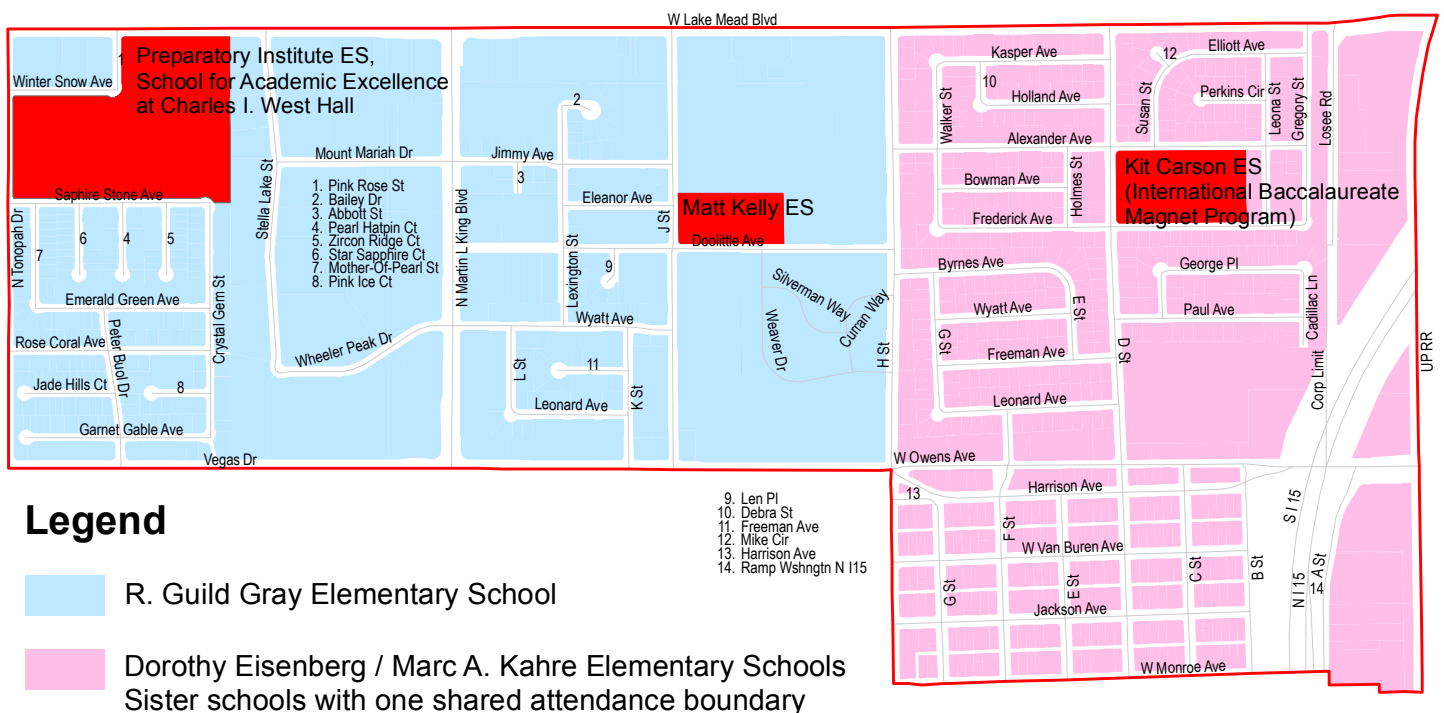

MATT KELLY ELEMENTARY SCHOOL

KINDERGARTEN is assigned to Matt Kelly Elementary School.
Grades 1-5 are assigned to Elementary Schools indicated in legend,
with option to attend Matt Kelly Elementary School.