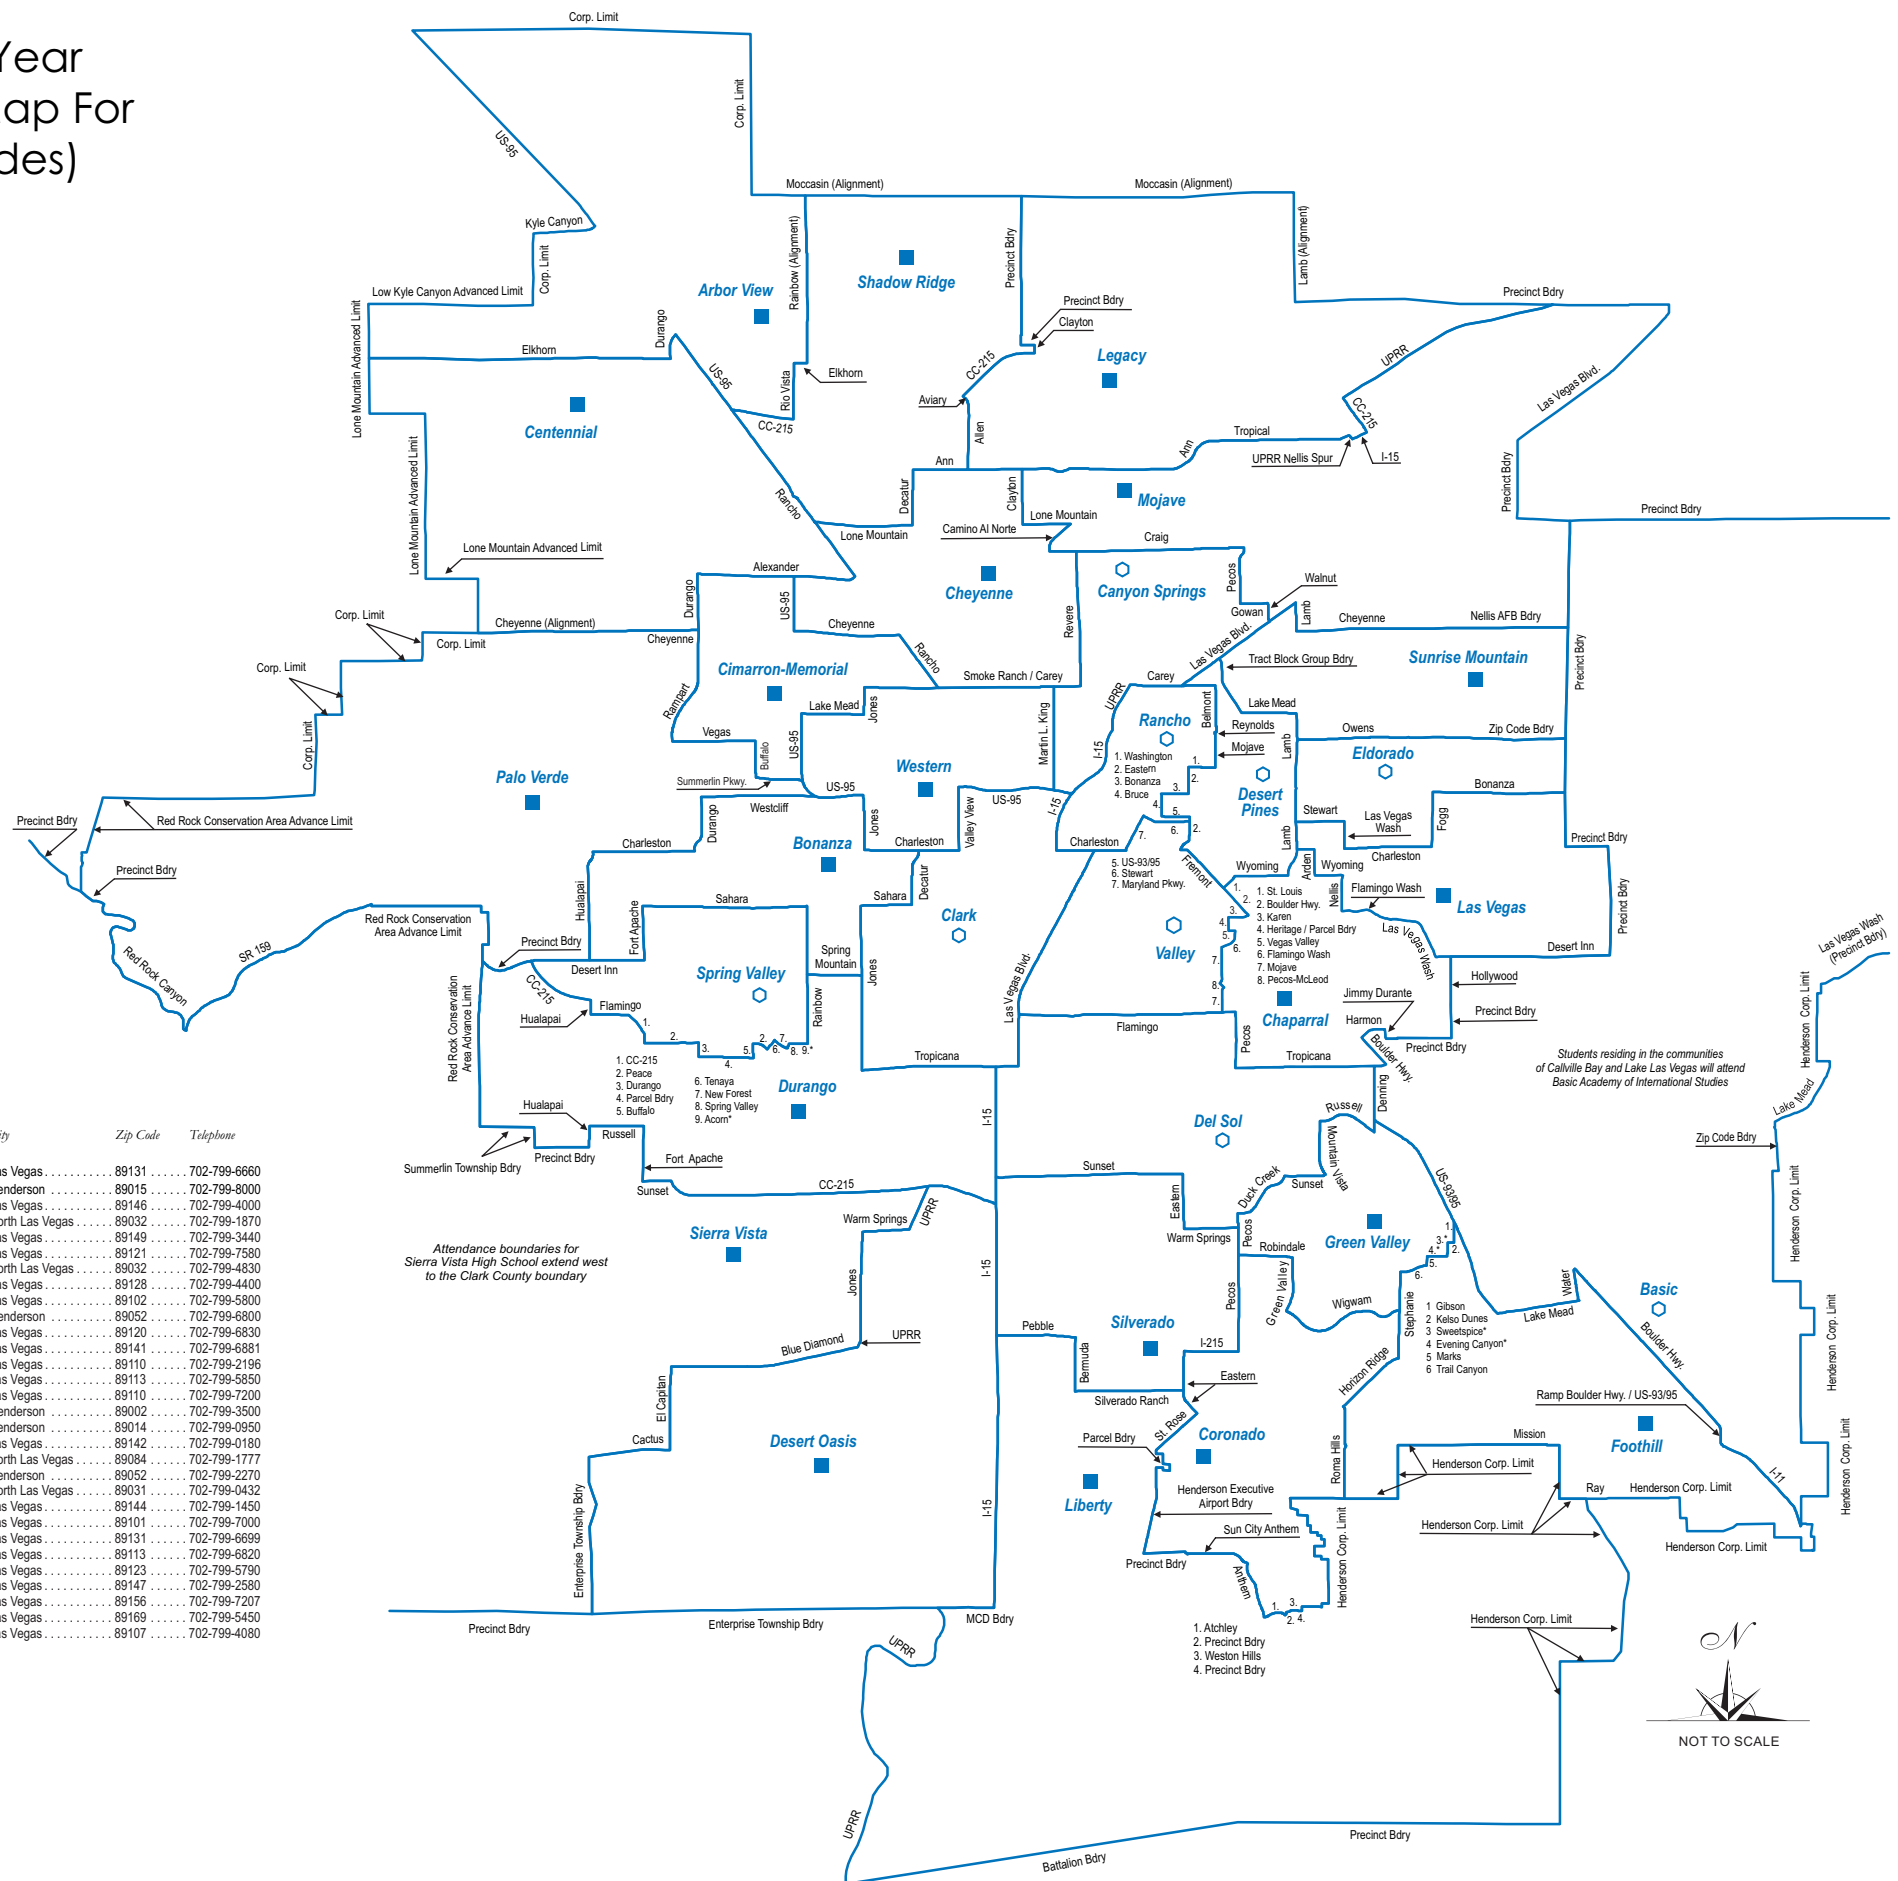

Region	School Name	Address	City	Zip Code	Telephone
1	Arbor View High School	7500 Whispering Sands Dr.	Las Vegas	89131	702-799-6660
3	Basic Academy of International Studies	400 Palo Verde Dr.	Henderson	89015	702-799-8000
2	Bonanza High School	6665 Del Rey Ave.	Las Vegas	89146	702-799-4000
1	Canyon Springs High School	350 E. Alexander Rd.	North Las Vegas	89032	702-799-1870
1	Centennial High School	10200 W. Centennial Pkwy.	Las Vegas	89149	702-799-3440
2	Chaparral High School	3850 Annie Oakley Dr.	Las Vegas	89121	702-799-7580
1	Cheyenne High School	3200 W. Alexander Rd.	North Las Vegas	89032	702-799-4830
1	Cimarron-Memorial High School	2301 N. Tenaya Way	Las Vegas	89128	702-799-4400
2	Clark, Ed W. High School	4291 W. Penwood Ave.	Las Vegas	89102	702-799-5800
3	Coronado High School	1001 Coronado Center Dr.	Henderson	89052	702-799-6800
2	Del Sol Academy of the Performing Arts	3100 E. Patrick Lane	Las Vegas	89120	702-799-6830
2	Desert Oasis High School	6600 W. Erie Ave.	Las Vegas	89141	702-799-6881
3	Desert Pines High School	3800 Harris Ave.	Las Vegas	89110	702-799-2196
2	Durango High School	7100 W. Dewey Dr.	Las Vegas	89113	702-799-5850
3	Eldorado High School	1139 N. Linn Lane	Las Vegas	89110	702-799-7200
3	Foothill High School	800 College Dr.	Henderson	89002	702-799-3500
3	Green Valley High School	460 N. Arroyo Grande Blvd.	Henderson	89014	702-799-0950
3	Las Vegas High School	6500 E. Sahara Ave.	Las Vegas	89142	702-799-0180
3	Legacy High School	150 W. Deer Springs Way	North Las Vegas	89084	702-799-1777
1	Liberty High School	3700 Liberty Heights Ave.	Henderson	89052	702-799-2270
1	Mojave High School	5302 Goldfield St.	North Las Vegas	89031	702-799-0432
2	Palo Verde High School	333 S. Pavilion Center Dr.	Las Vegas	89144	702-799-1450
3	Rancho High School	1900 Searles Ave.	Las Vegas	89101	702-799-7000
1	Shadow Ridge High School	5050 Brent Lane	Las Vegas	89131	702-799-6699
2	Sierra Vista High School	8100 W. Robindale Rd.	Las Vegas	89113	702-799-6820
3	Silverado High School	1650 Silver Hawk Ave.	Las Vegas	89123	702-799-5790
2	Spring Valley High School	3750 S. Buffalo Dr.	Las Vegas	89147	702-799-2580
3	Sunrise Mountain High School	2575 N. Los Feliz St.	Las Vegas	89156	702-799-7207
2	Valley High School	2839 S. Burnham Ave.	Las Vegas	89169	702-799-5450
1	Western High School	4601 W. Bonanza Rd.	Las Vegas	89107	702-799-4080

Attendance boundaries for Sierra Vista High School extend west to the Clark County boundary