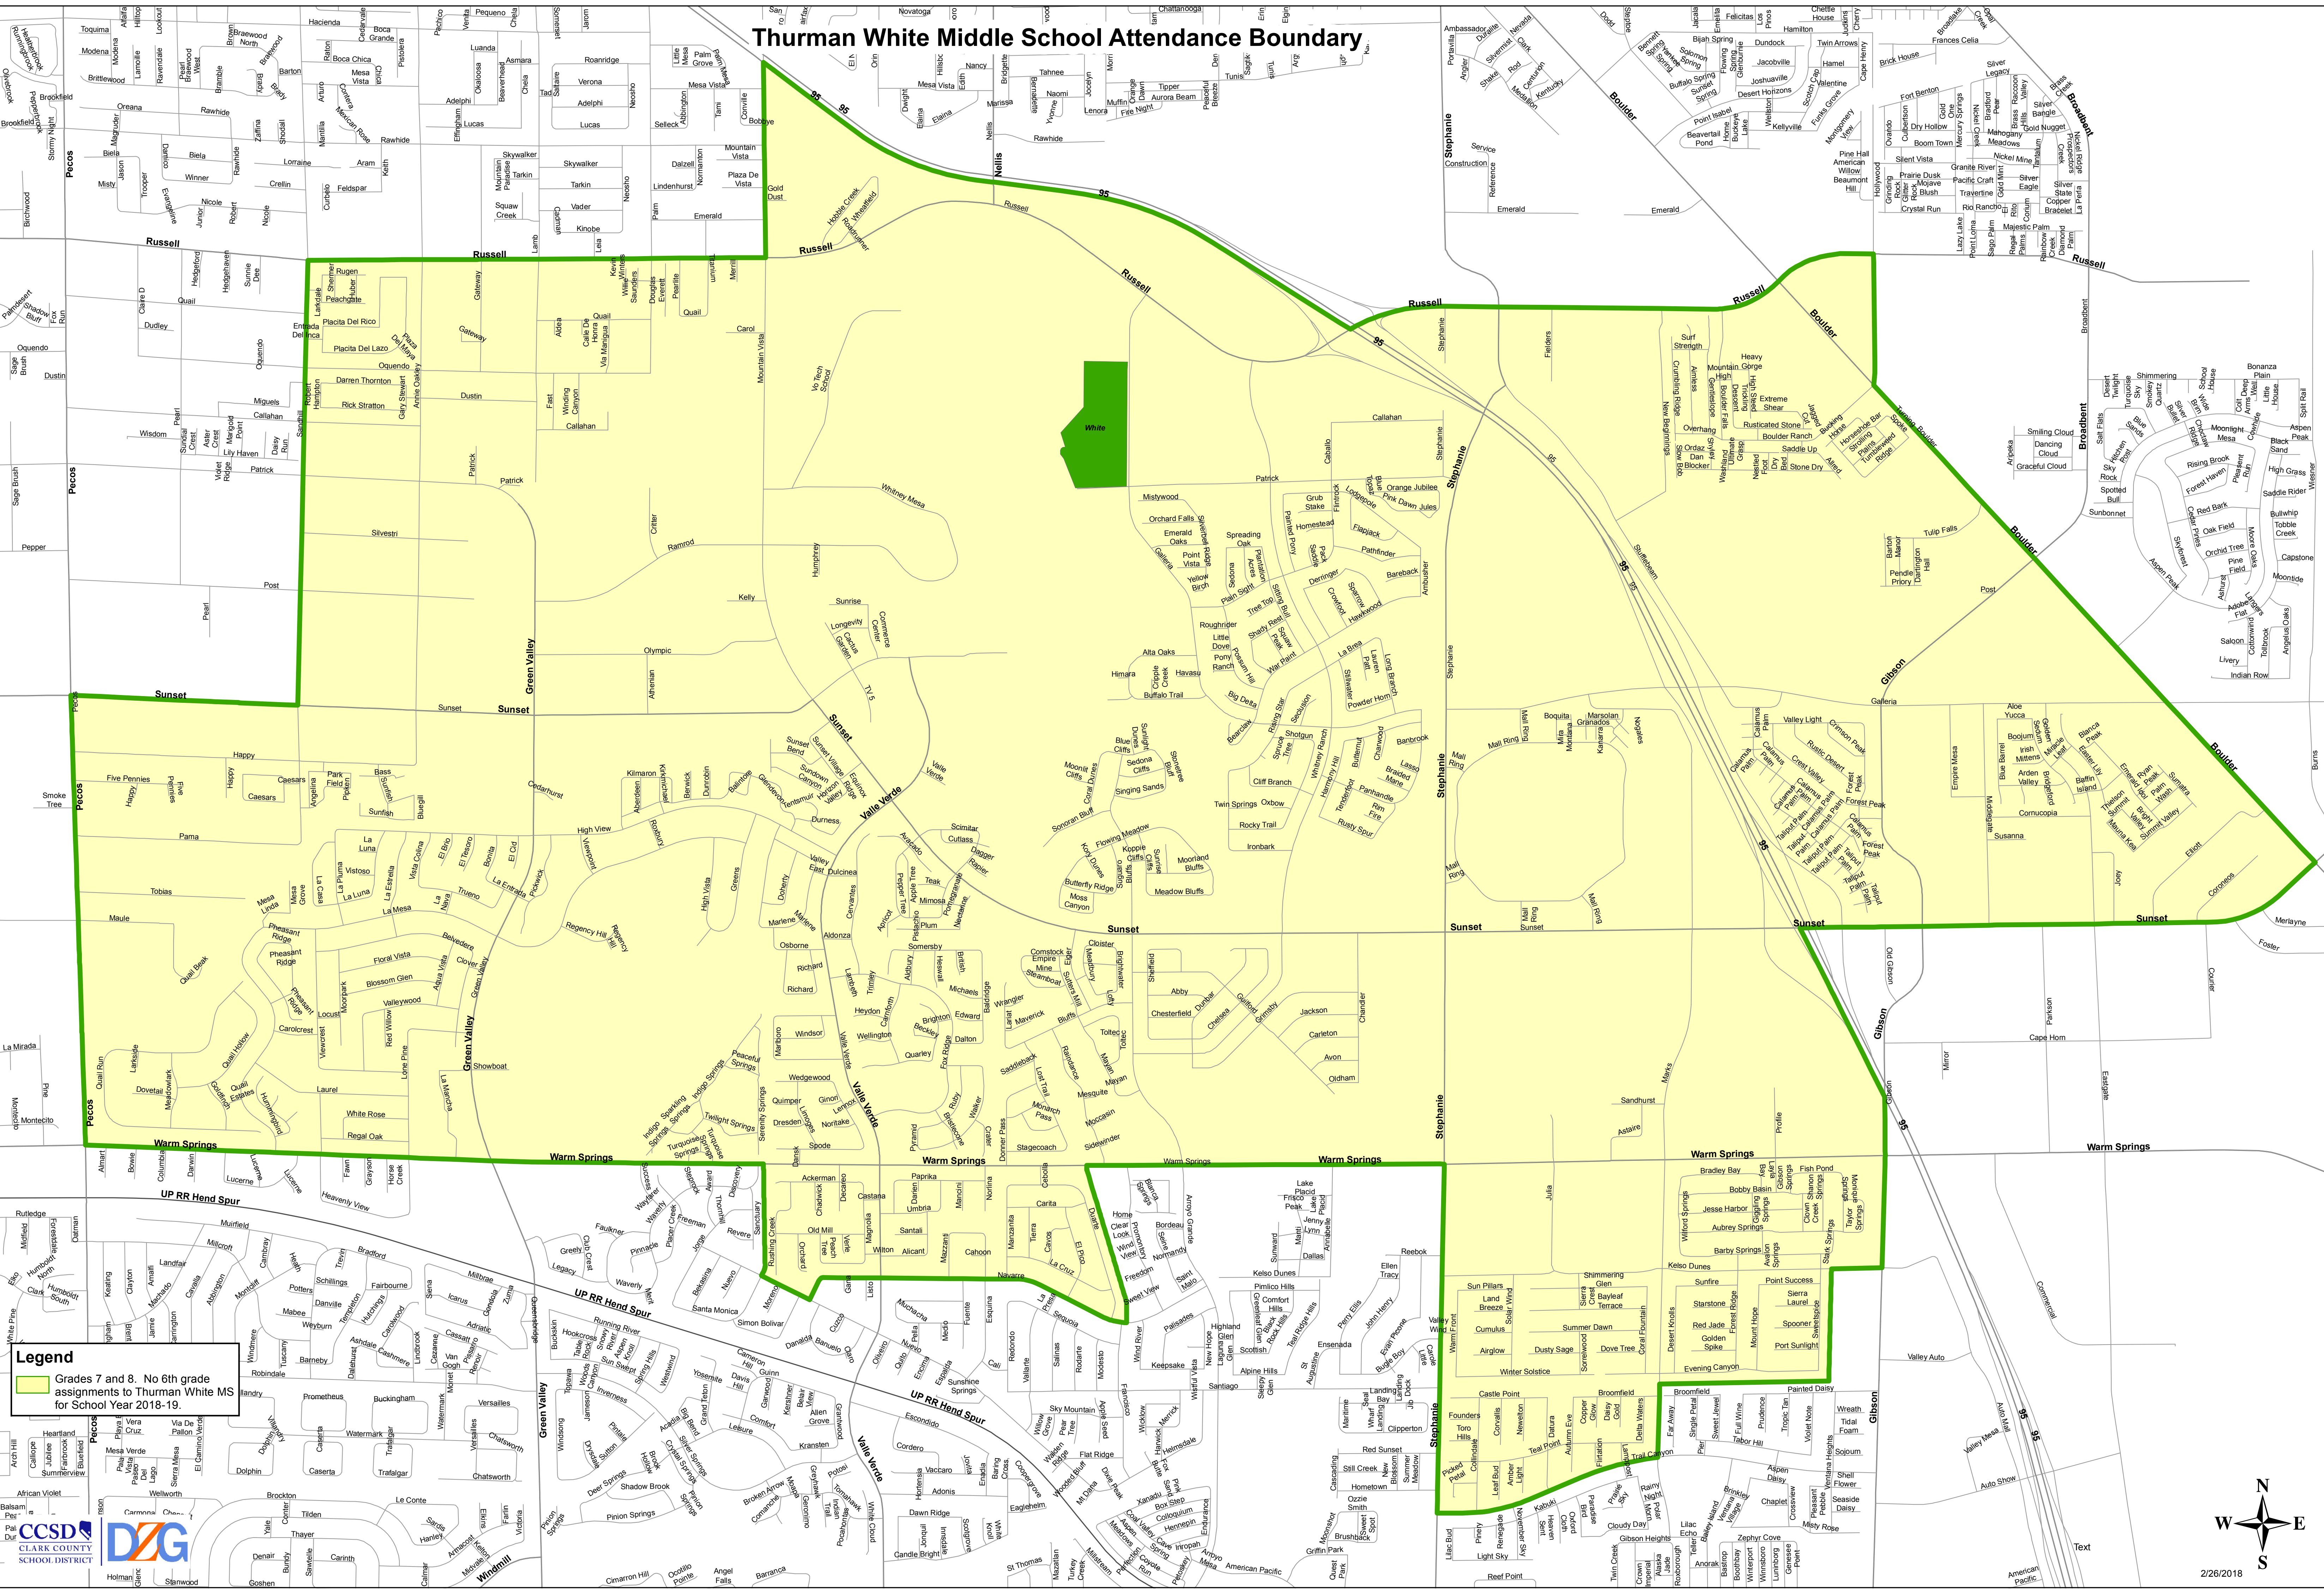

# Thurman White Middle School Attendance Boundary

**Legend**  
Grades 7 and 8. No 6th grade assignments to Thurman White MS for School Year 2018-19.