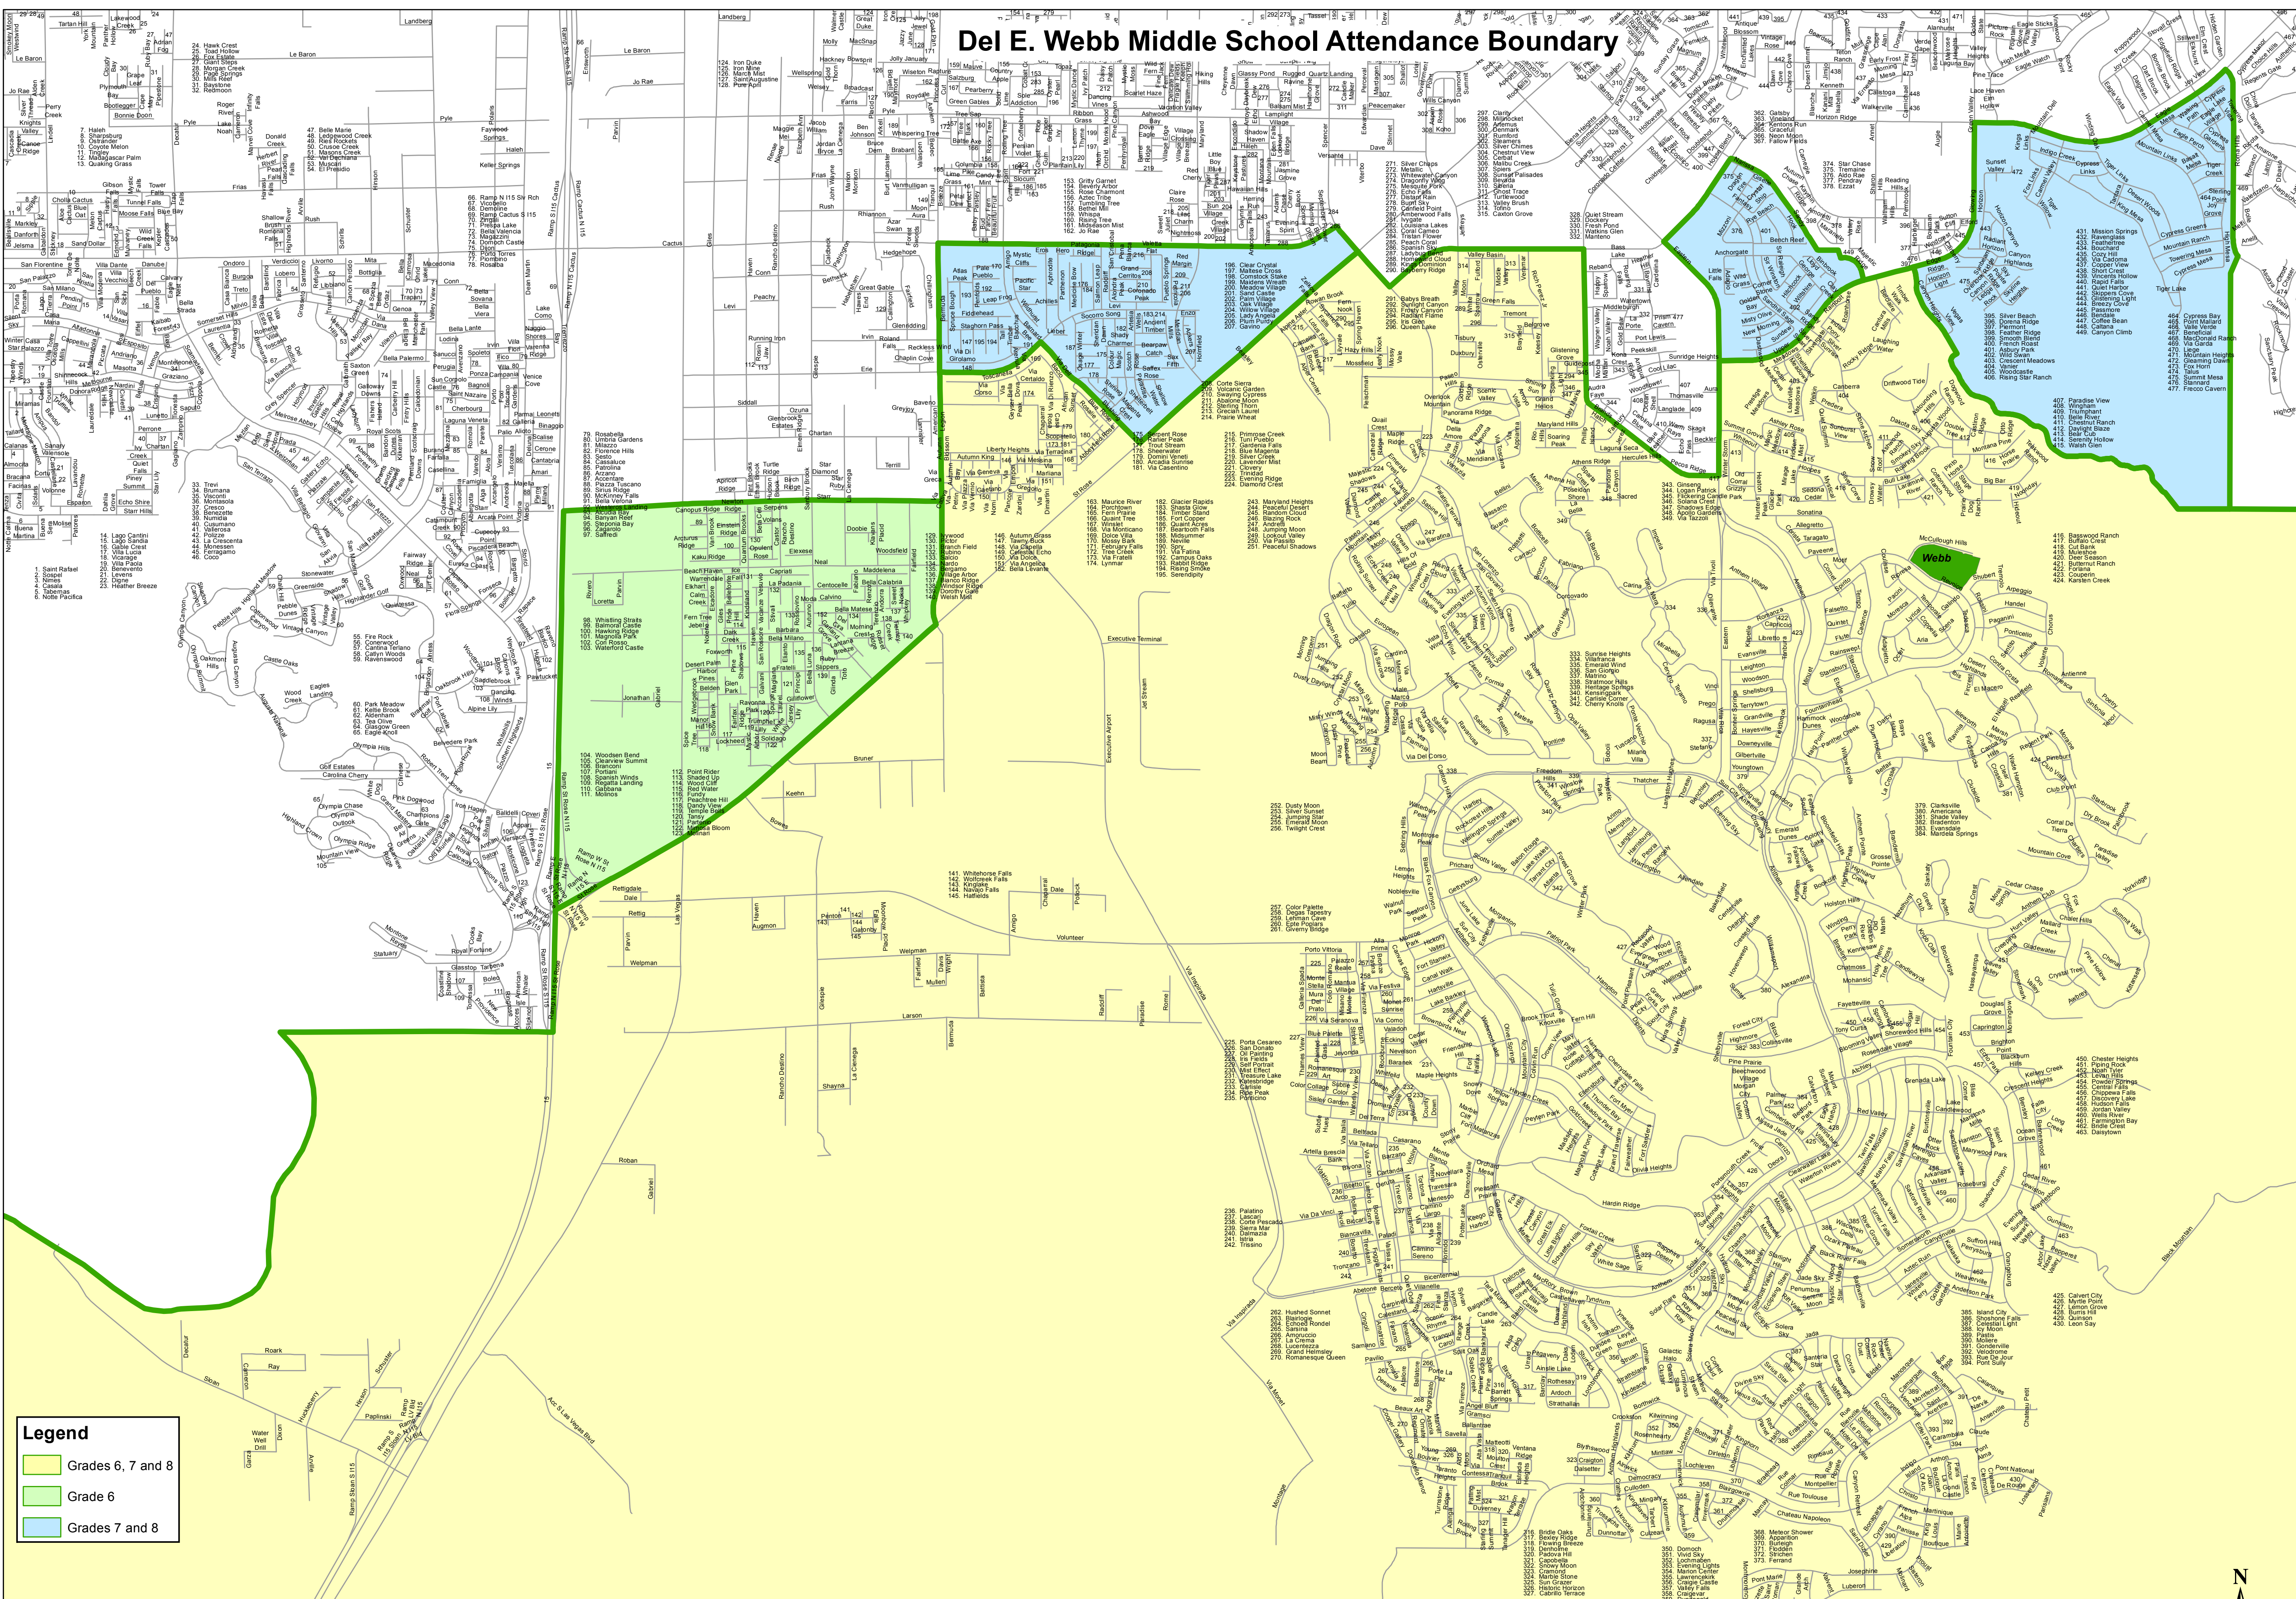

Del E. Webb Middle School Attendance Boundary

Legend

- Grades 6, 7 and 8
- Grade 6
- Grades 7 and 8