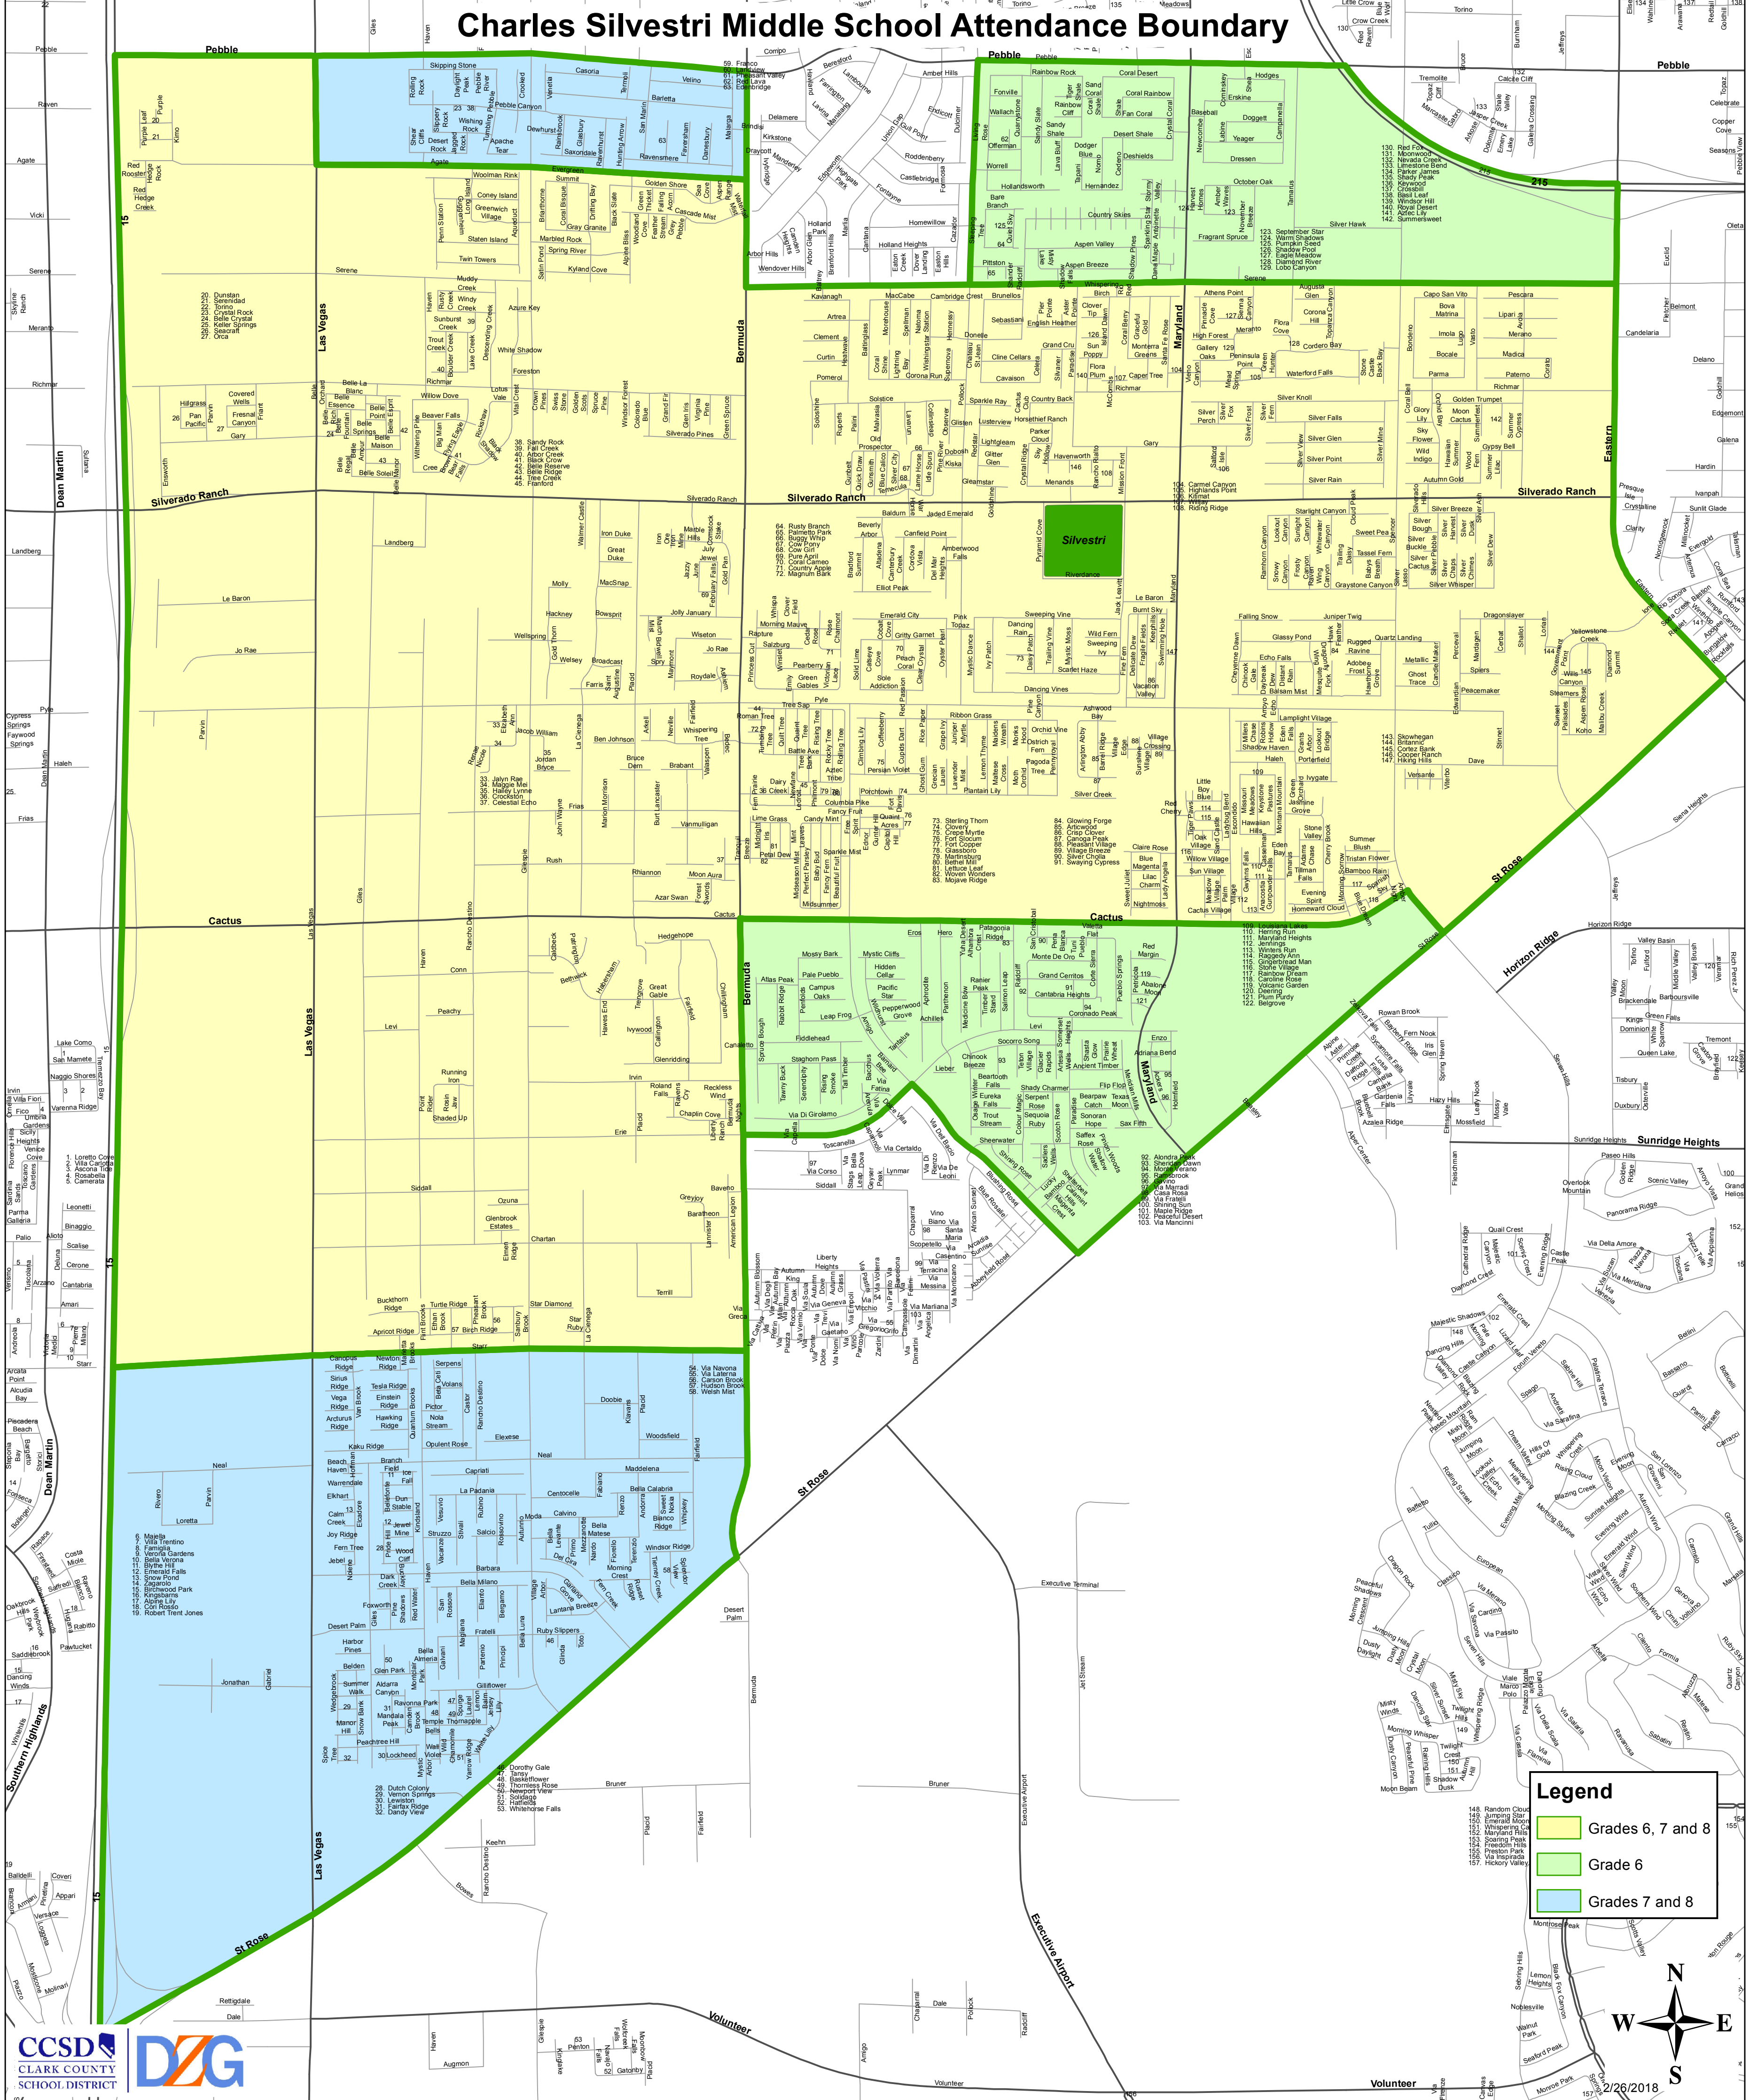

Charles Silvestri Middle School Attendance Boundary

Legend

- Grades 6, 7 and 8
- Grade 6
- Grades 7 and 8