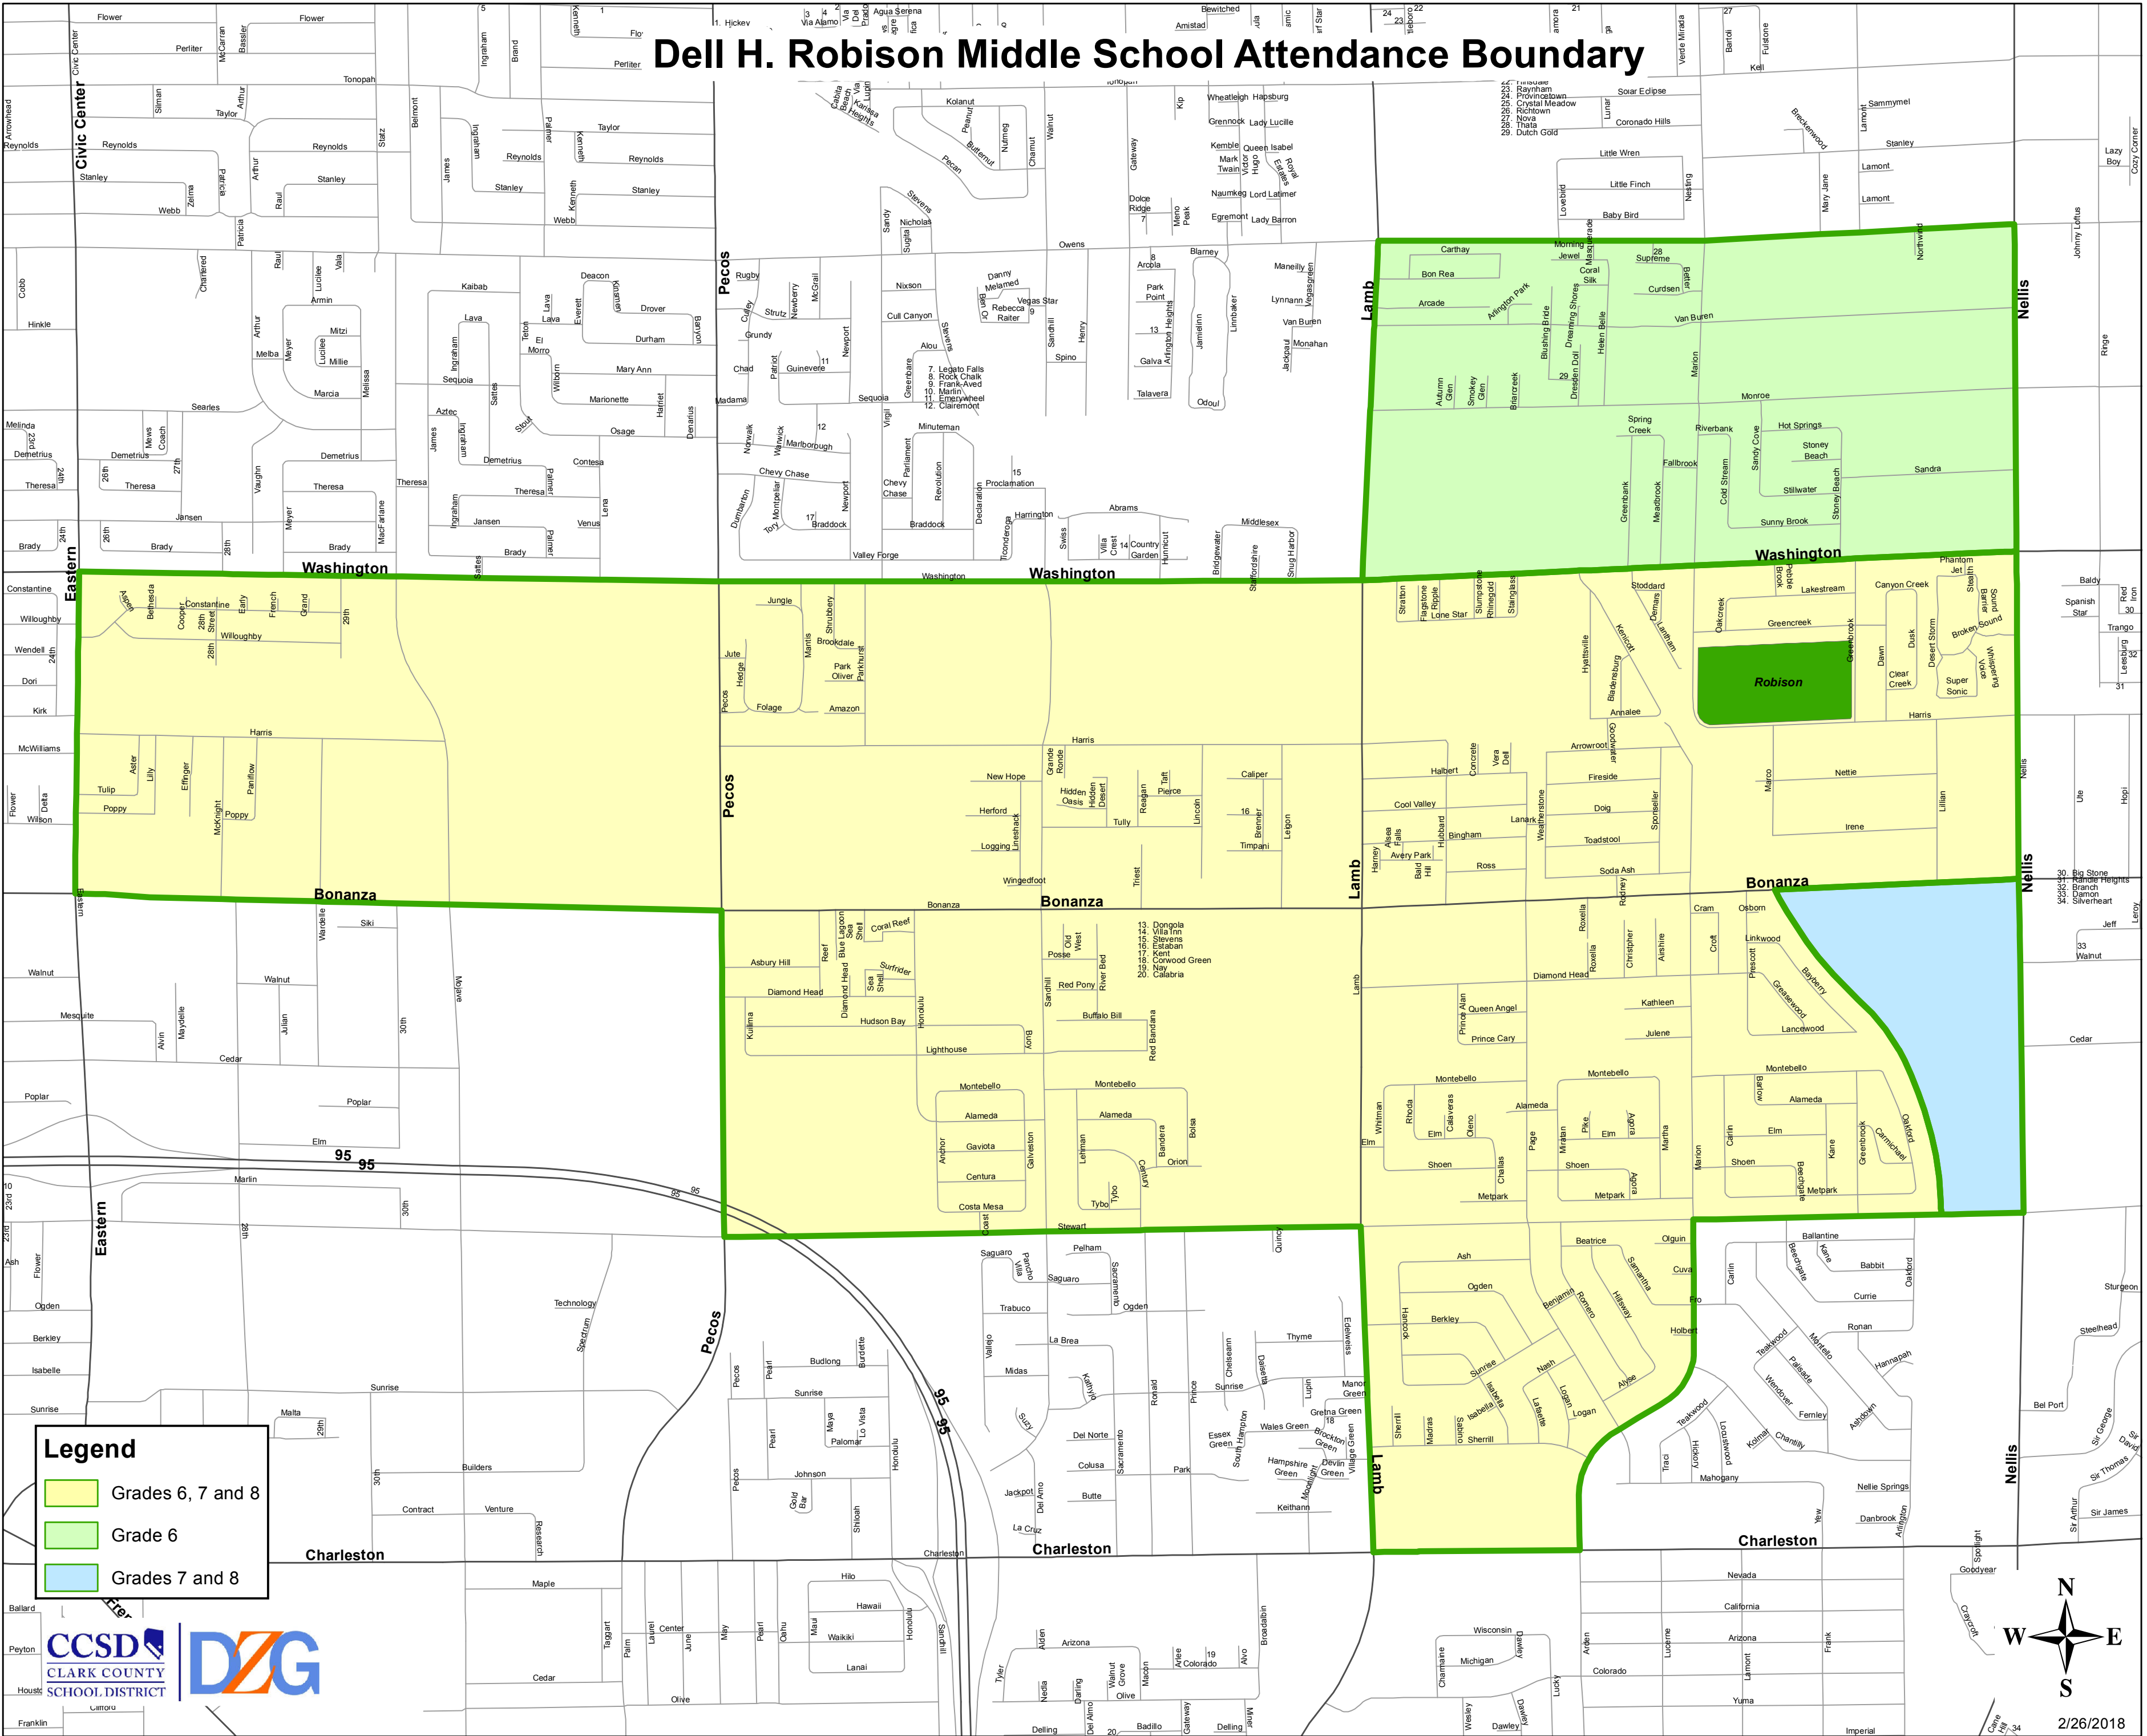

# Dell H. Robison Middle School Attendance Boundary

**Legend**

- Grades 6, 7 and 8
- Grade 6
- Grades 7 and 8