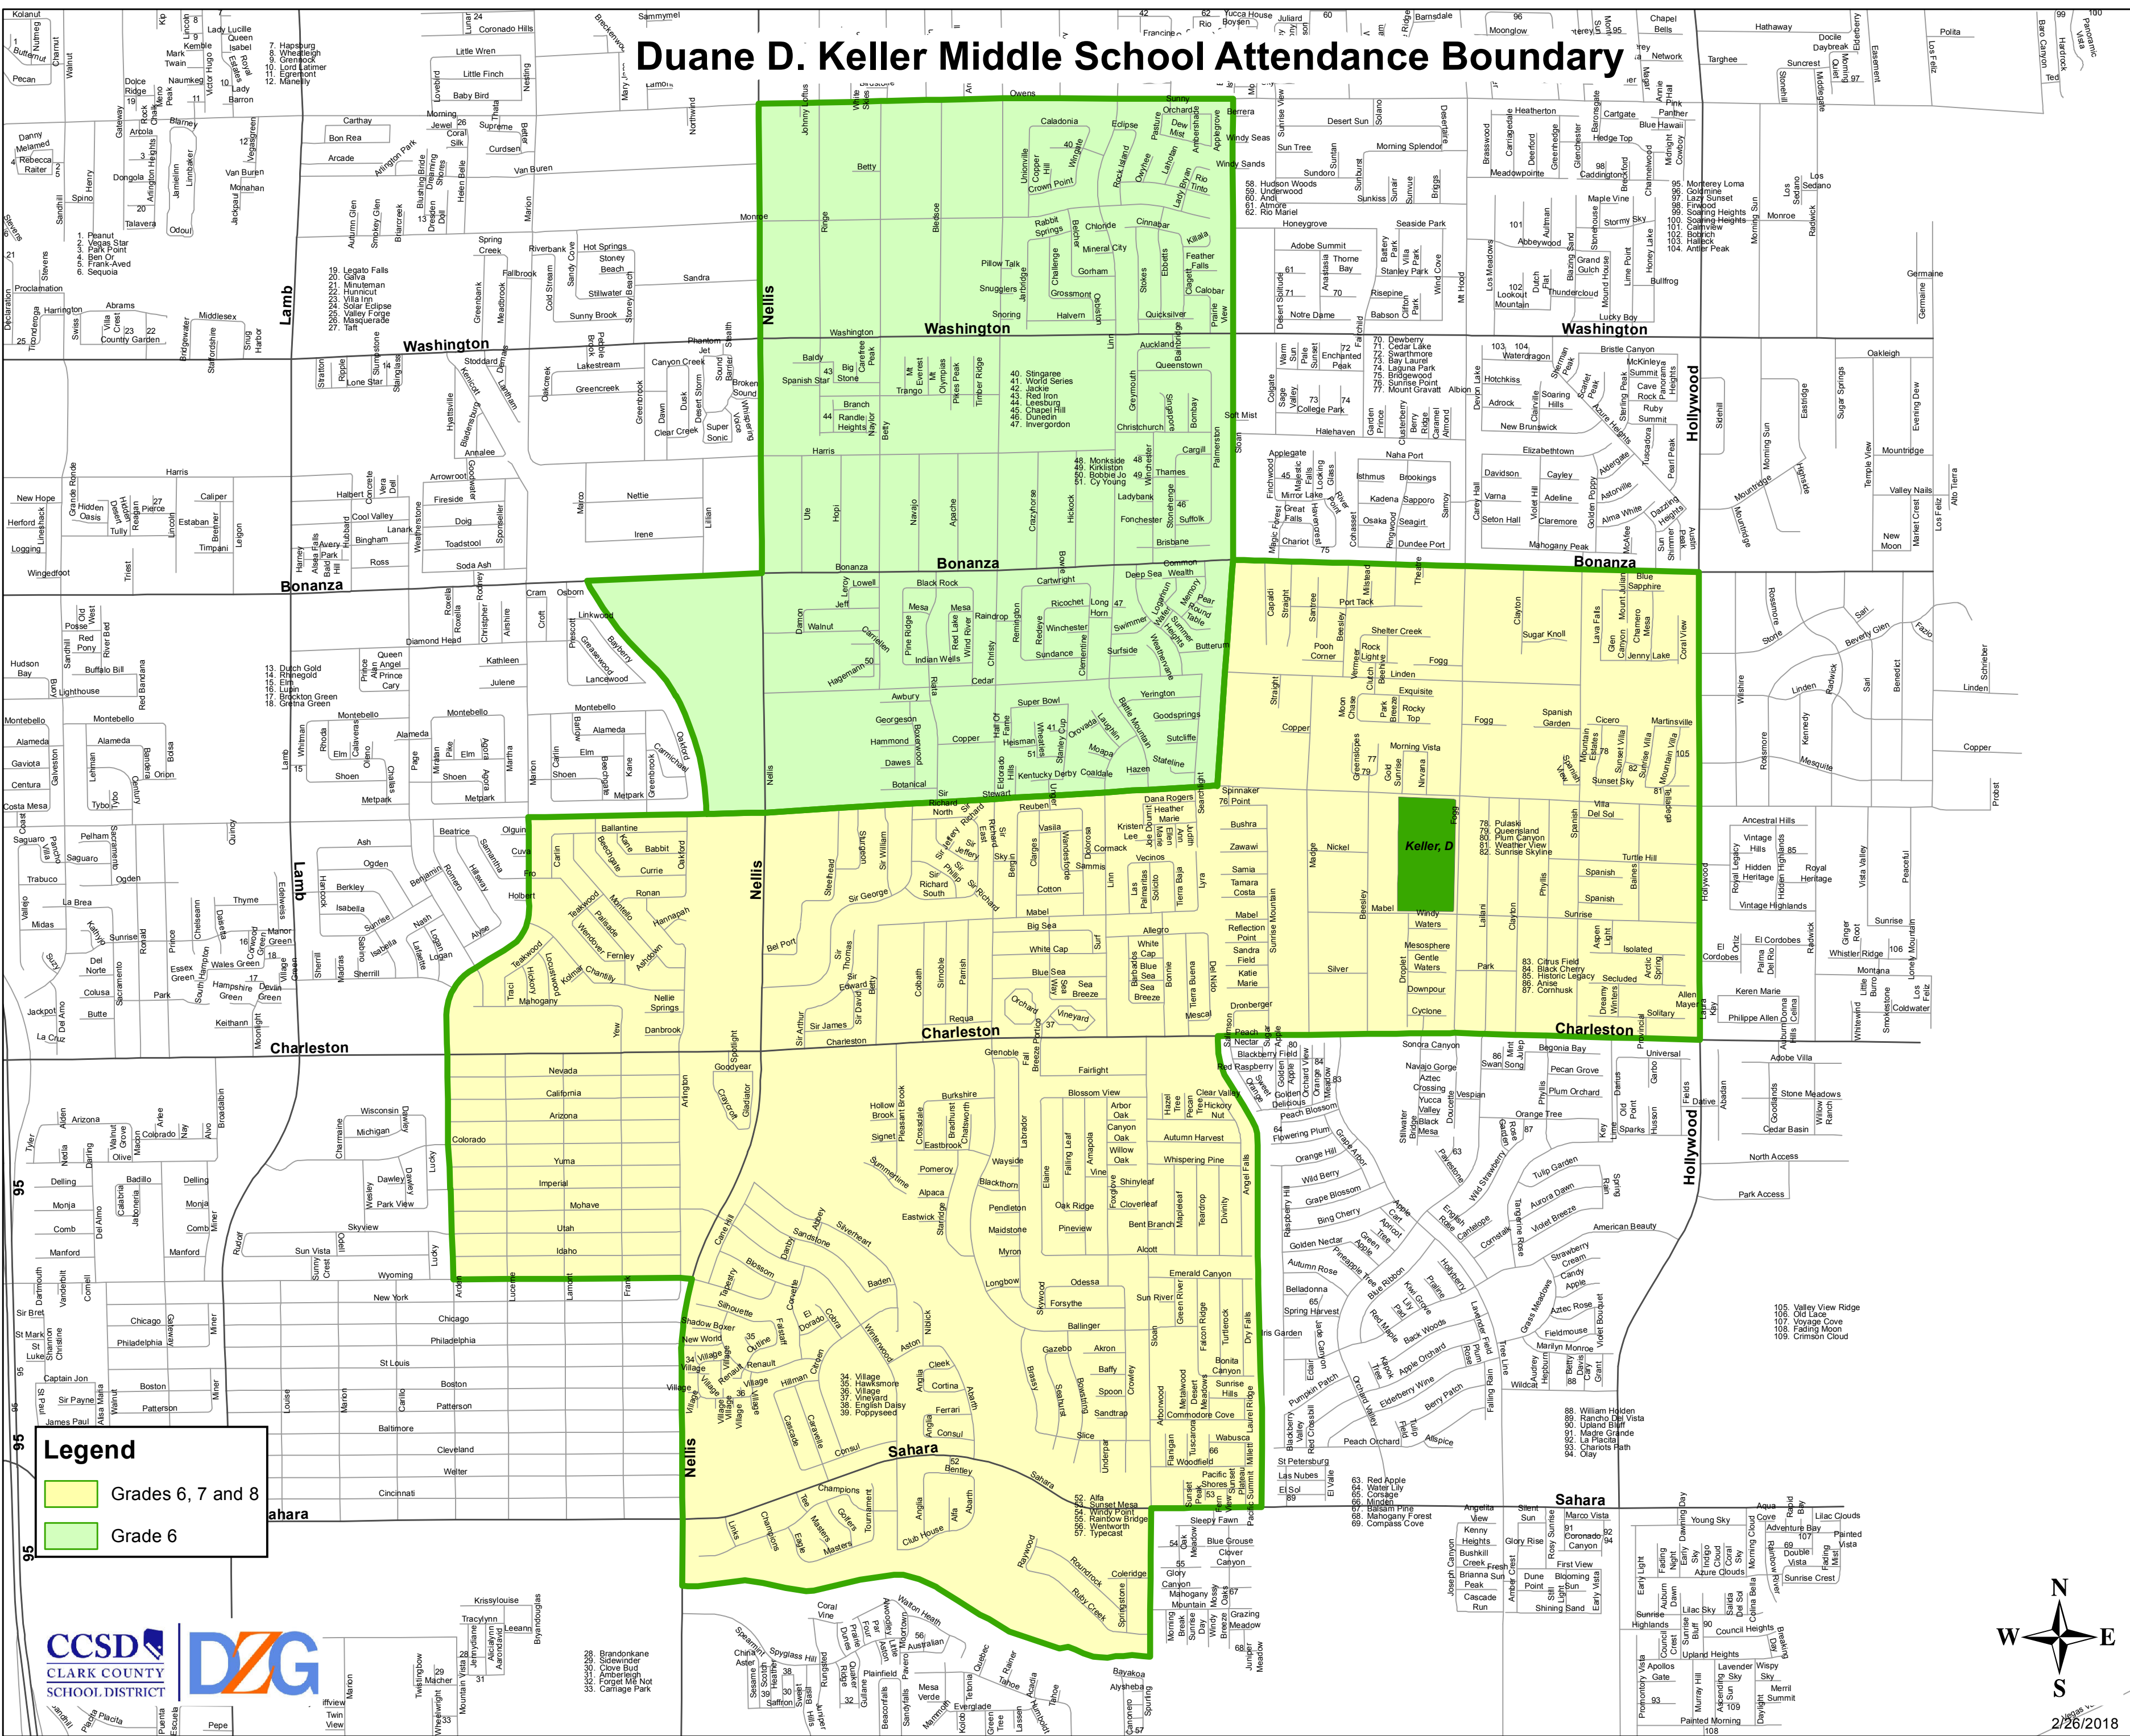

Duane D. Keller Middle School Attendance Boundary

Legend

- Grades 6, 7 and 8
- Grade 6

North arrow and date: 2/26/2018