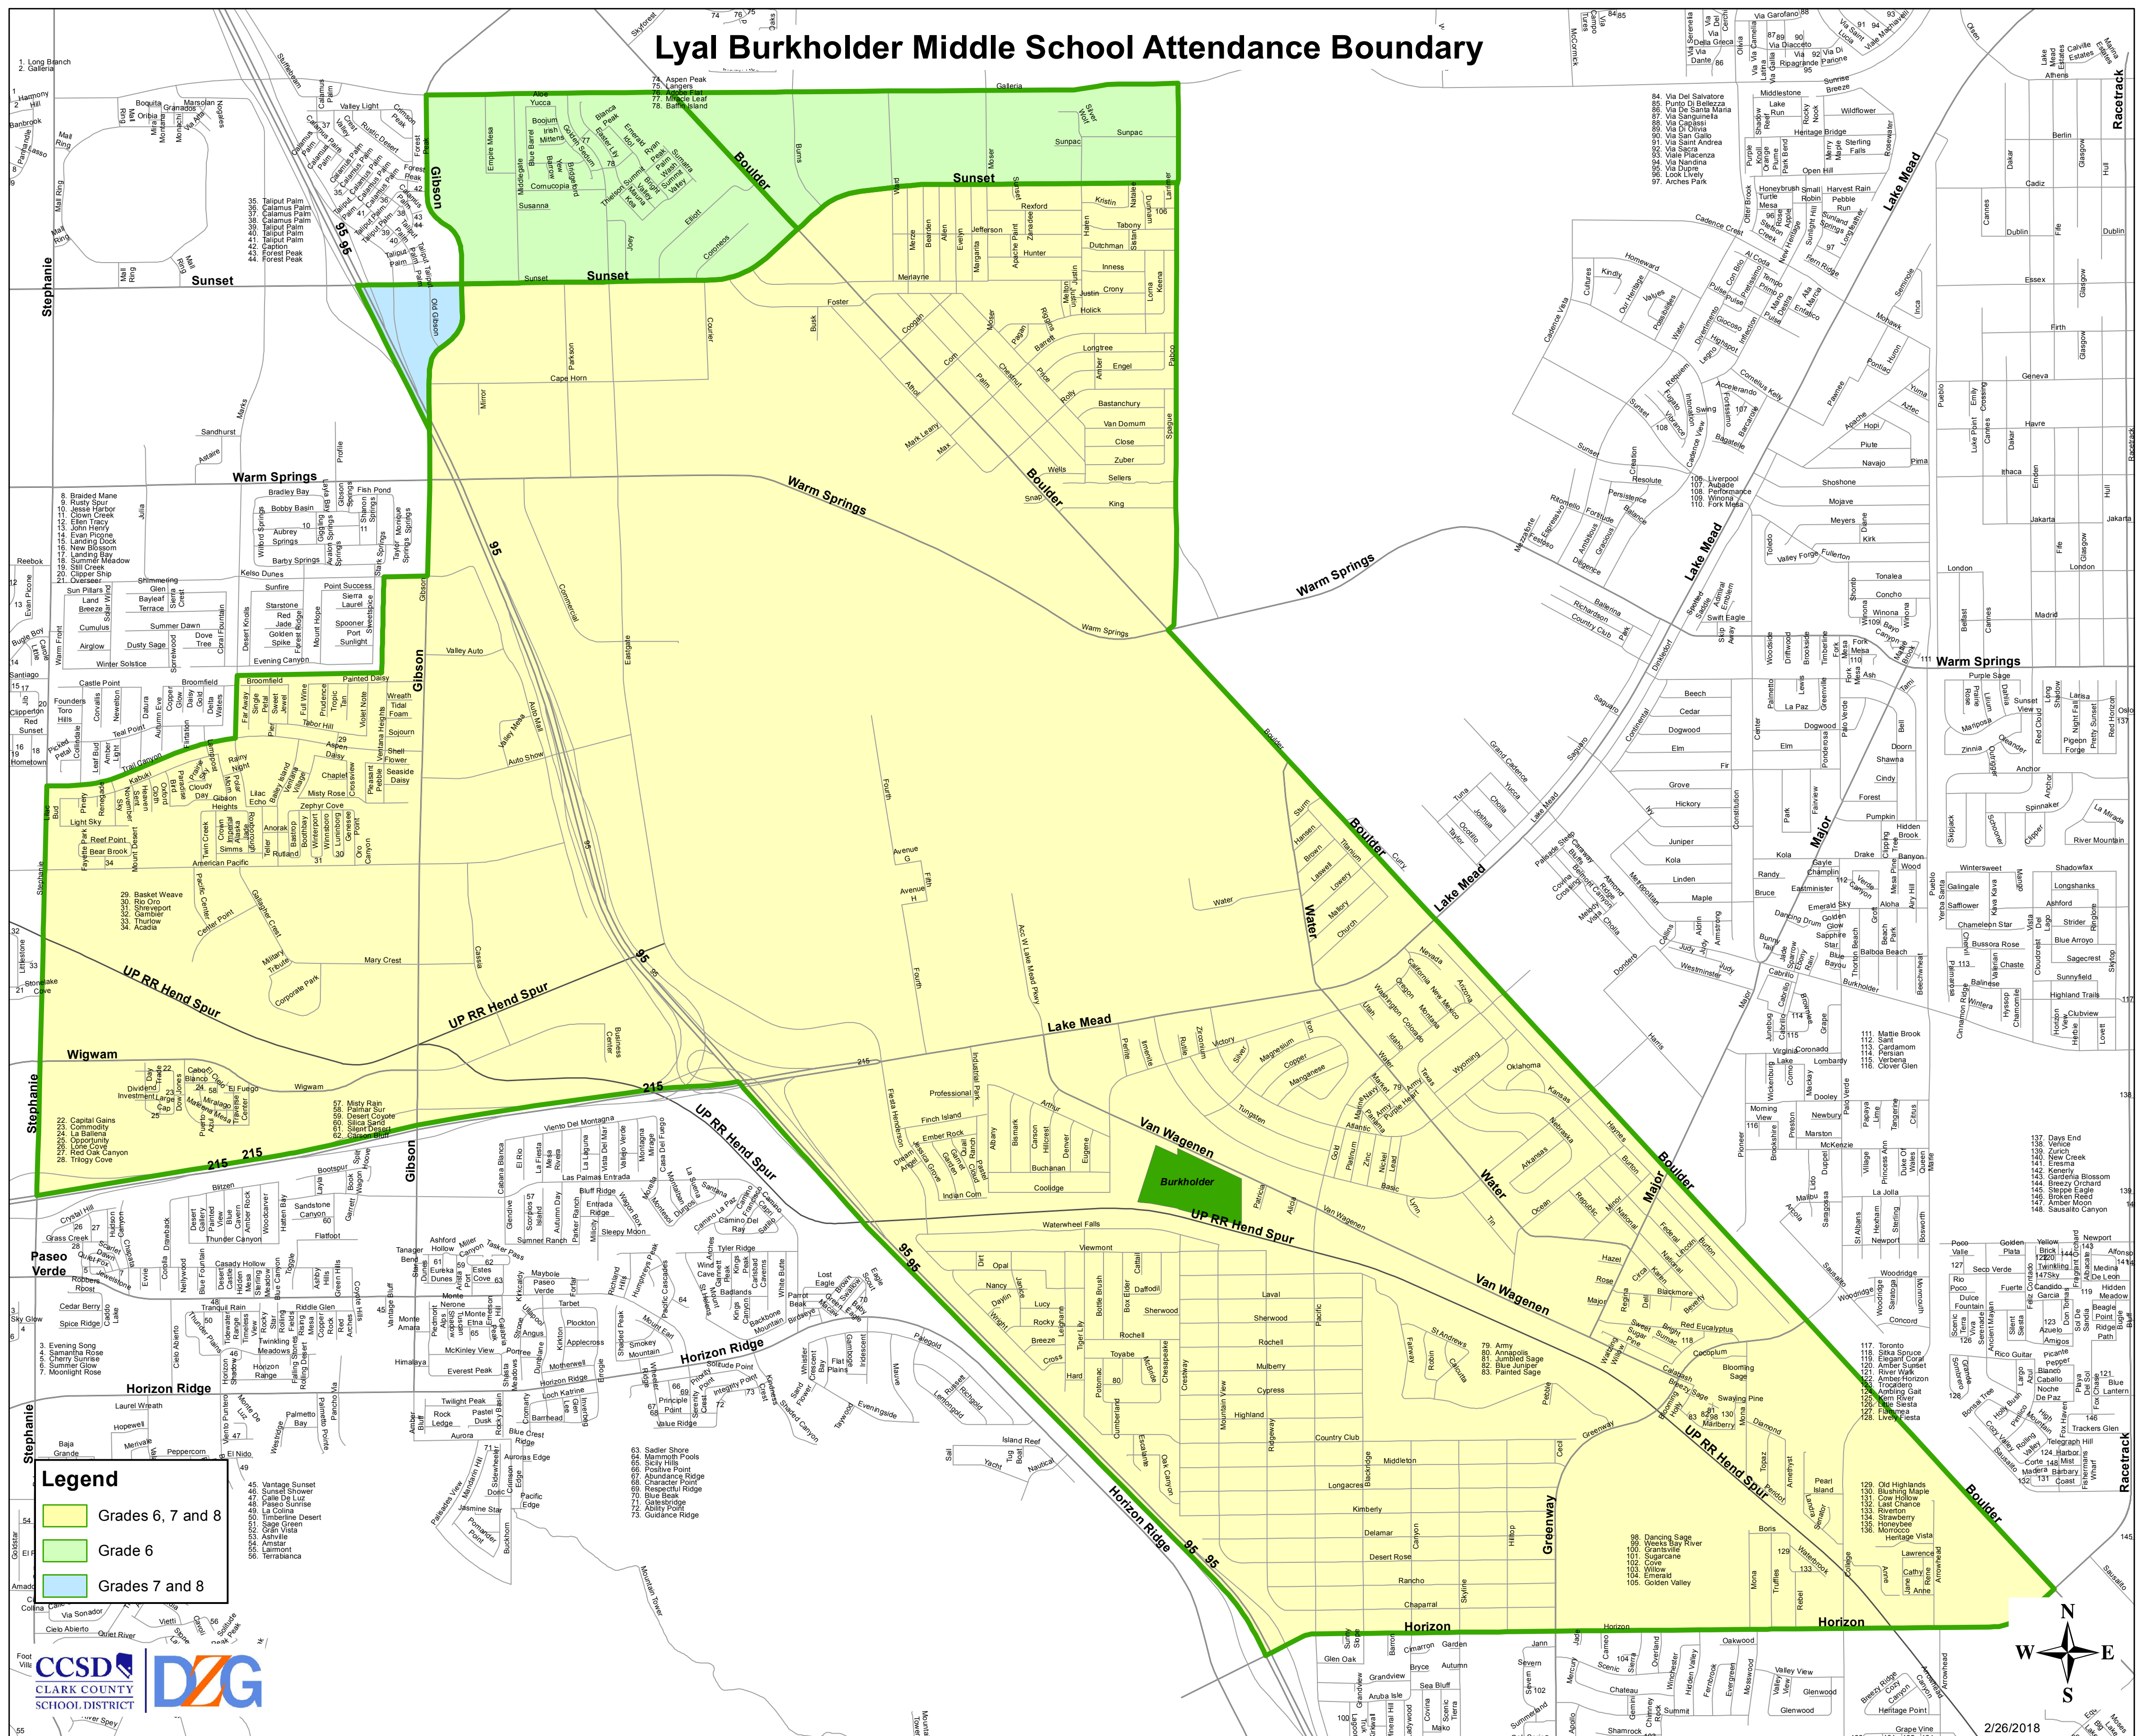

# Lyal Burkholder Middle School Attendance Boundary

**Legend**

- Grades 6, 7 and 8
- Grade 6
- Grades 7 and 8