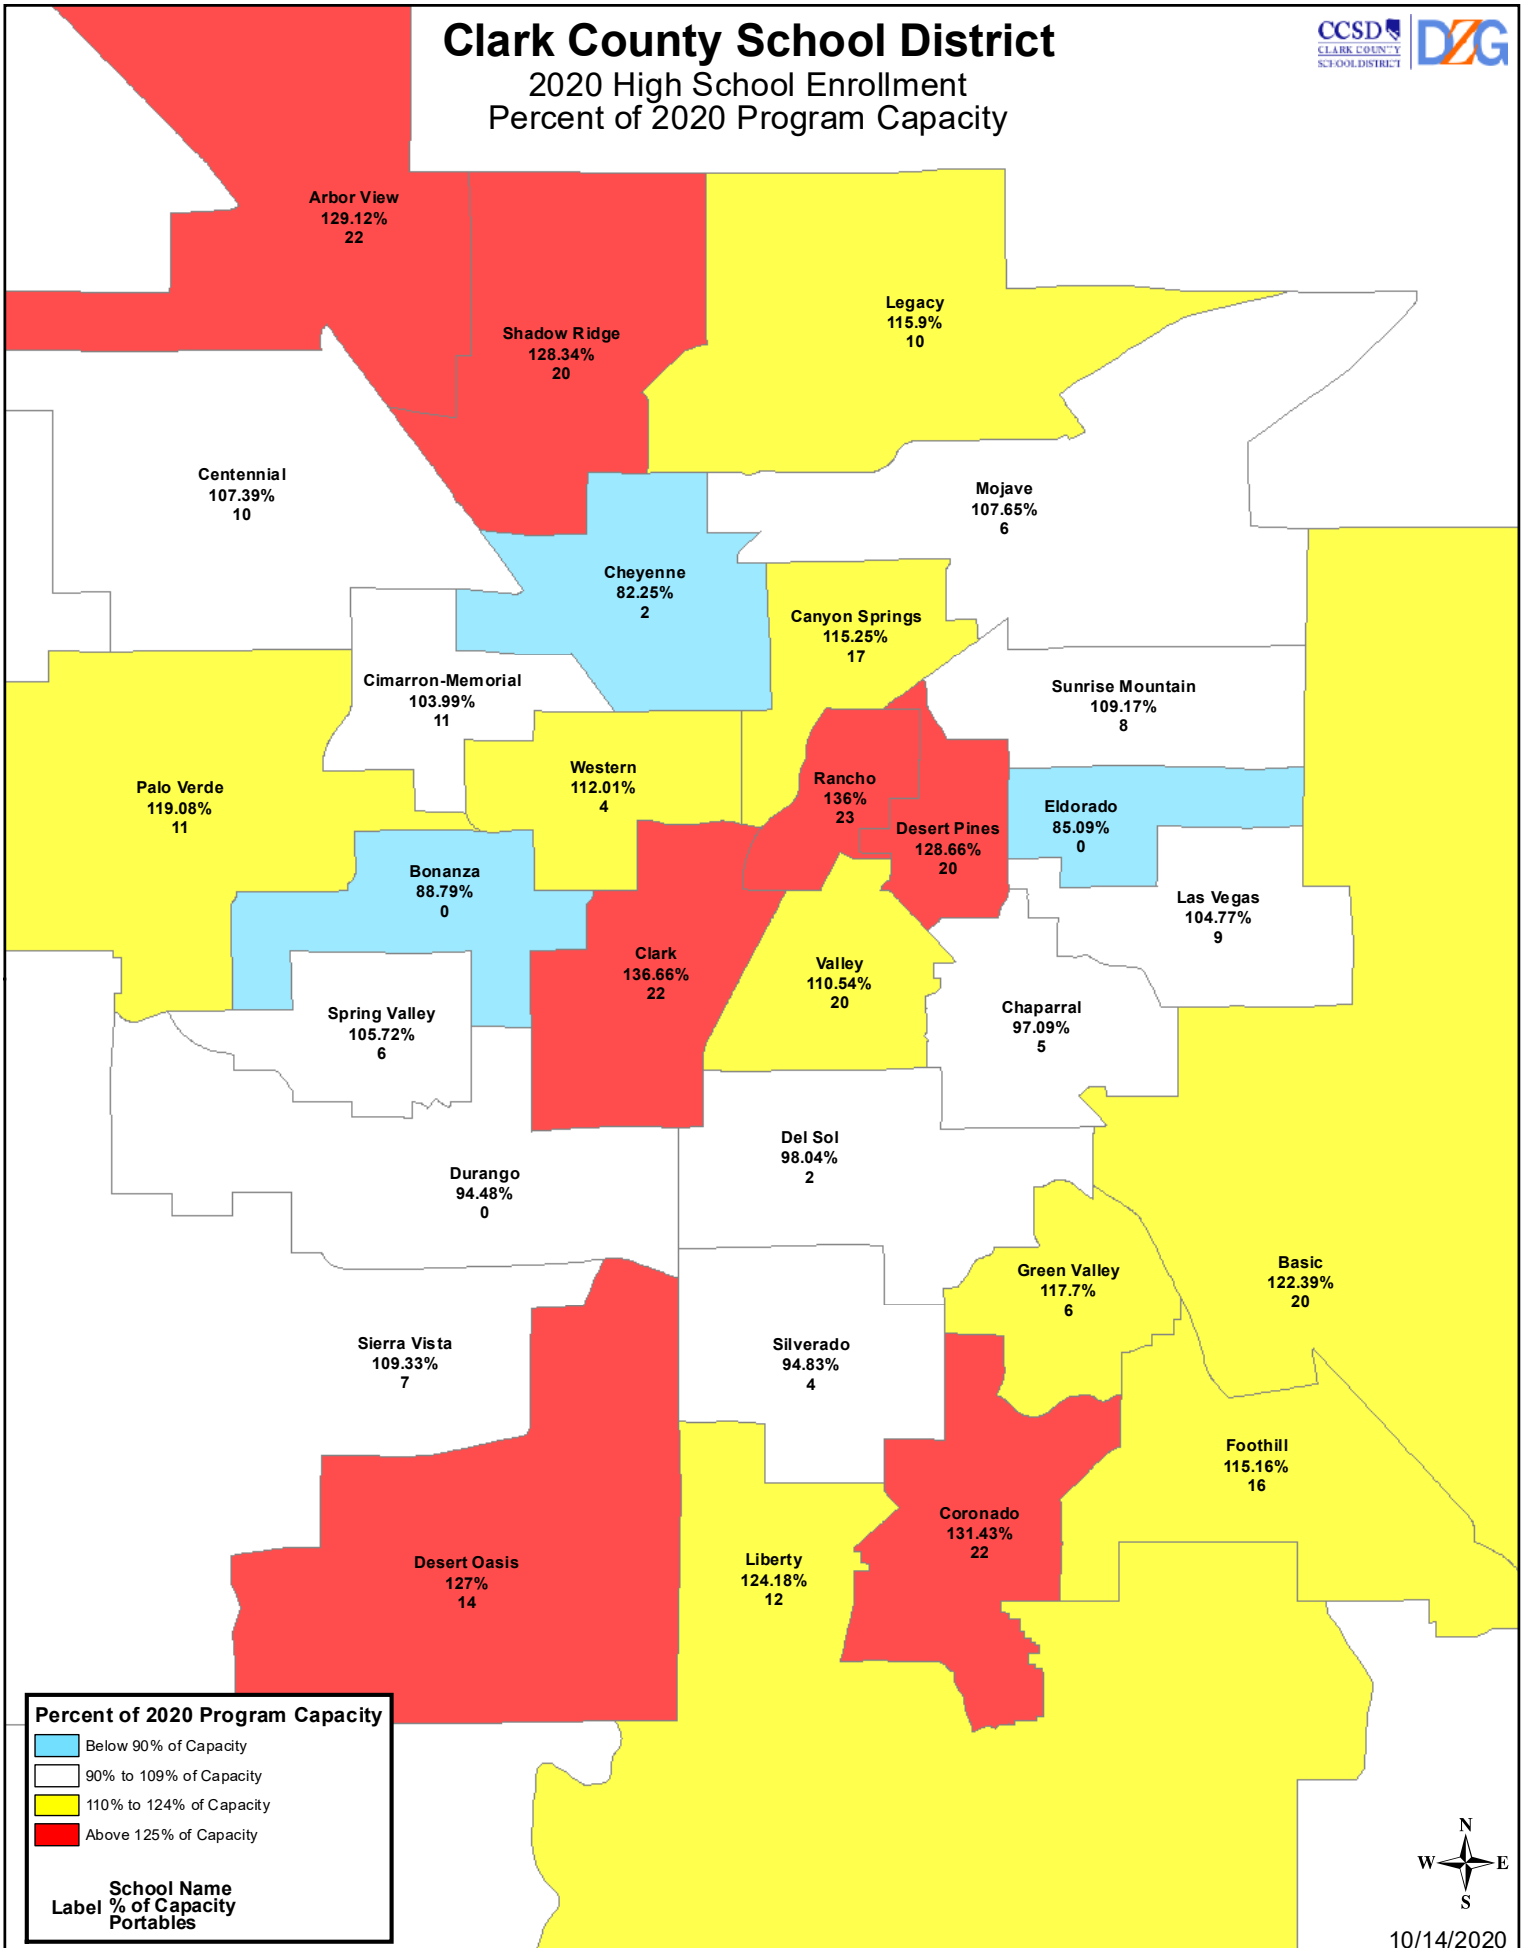

Clark County School District

2020 High School Enrollment Percent of 2020 Program Capacity

Percent of 2020 Program Capacity

- Below 90% of Capacity
- 90% to 109% of Capacity
- 110% to 124% of Capacity
- Above 125% of Capacity

School Name
Label
% of Capacity
Portables

10/14/2020