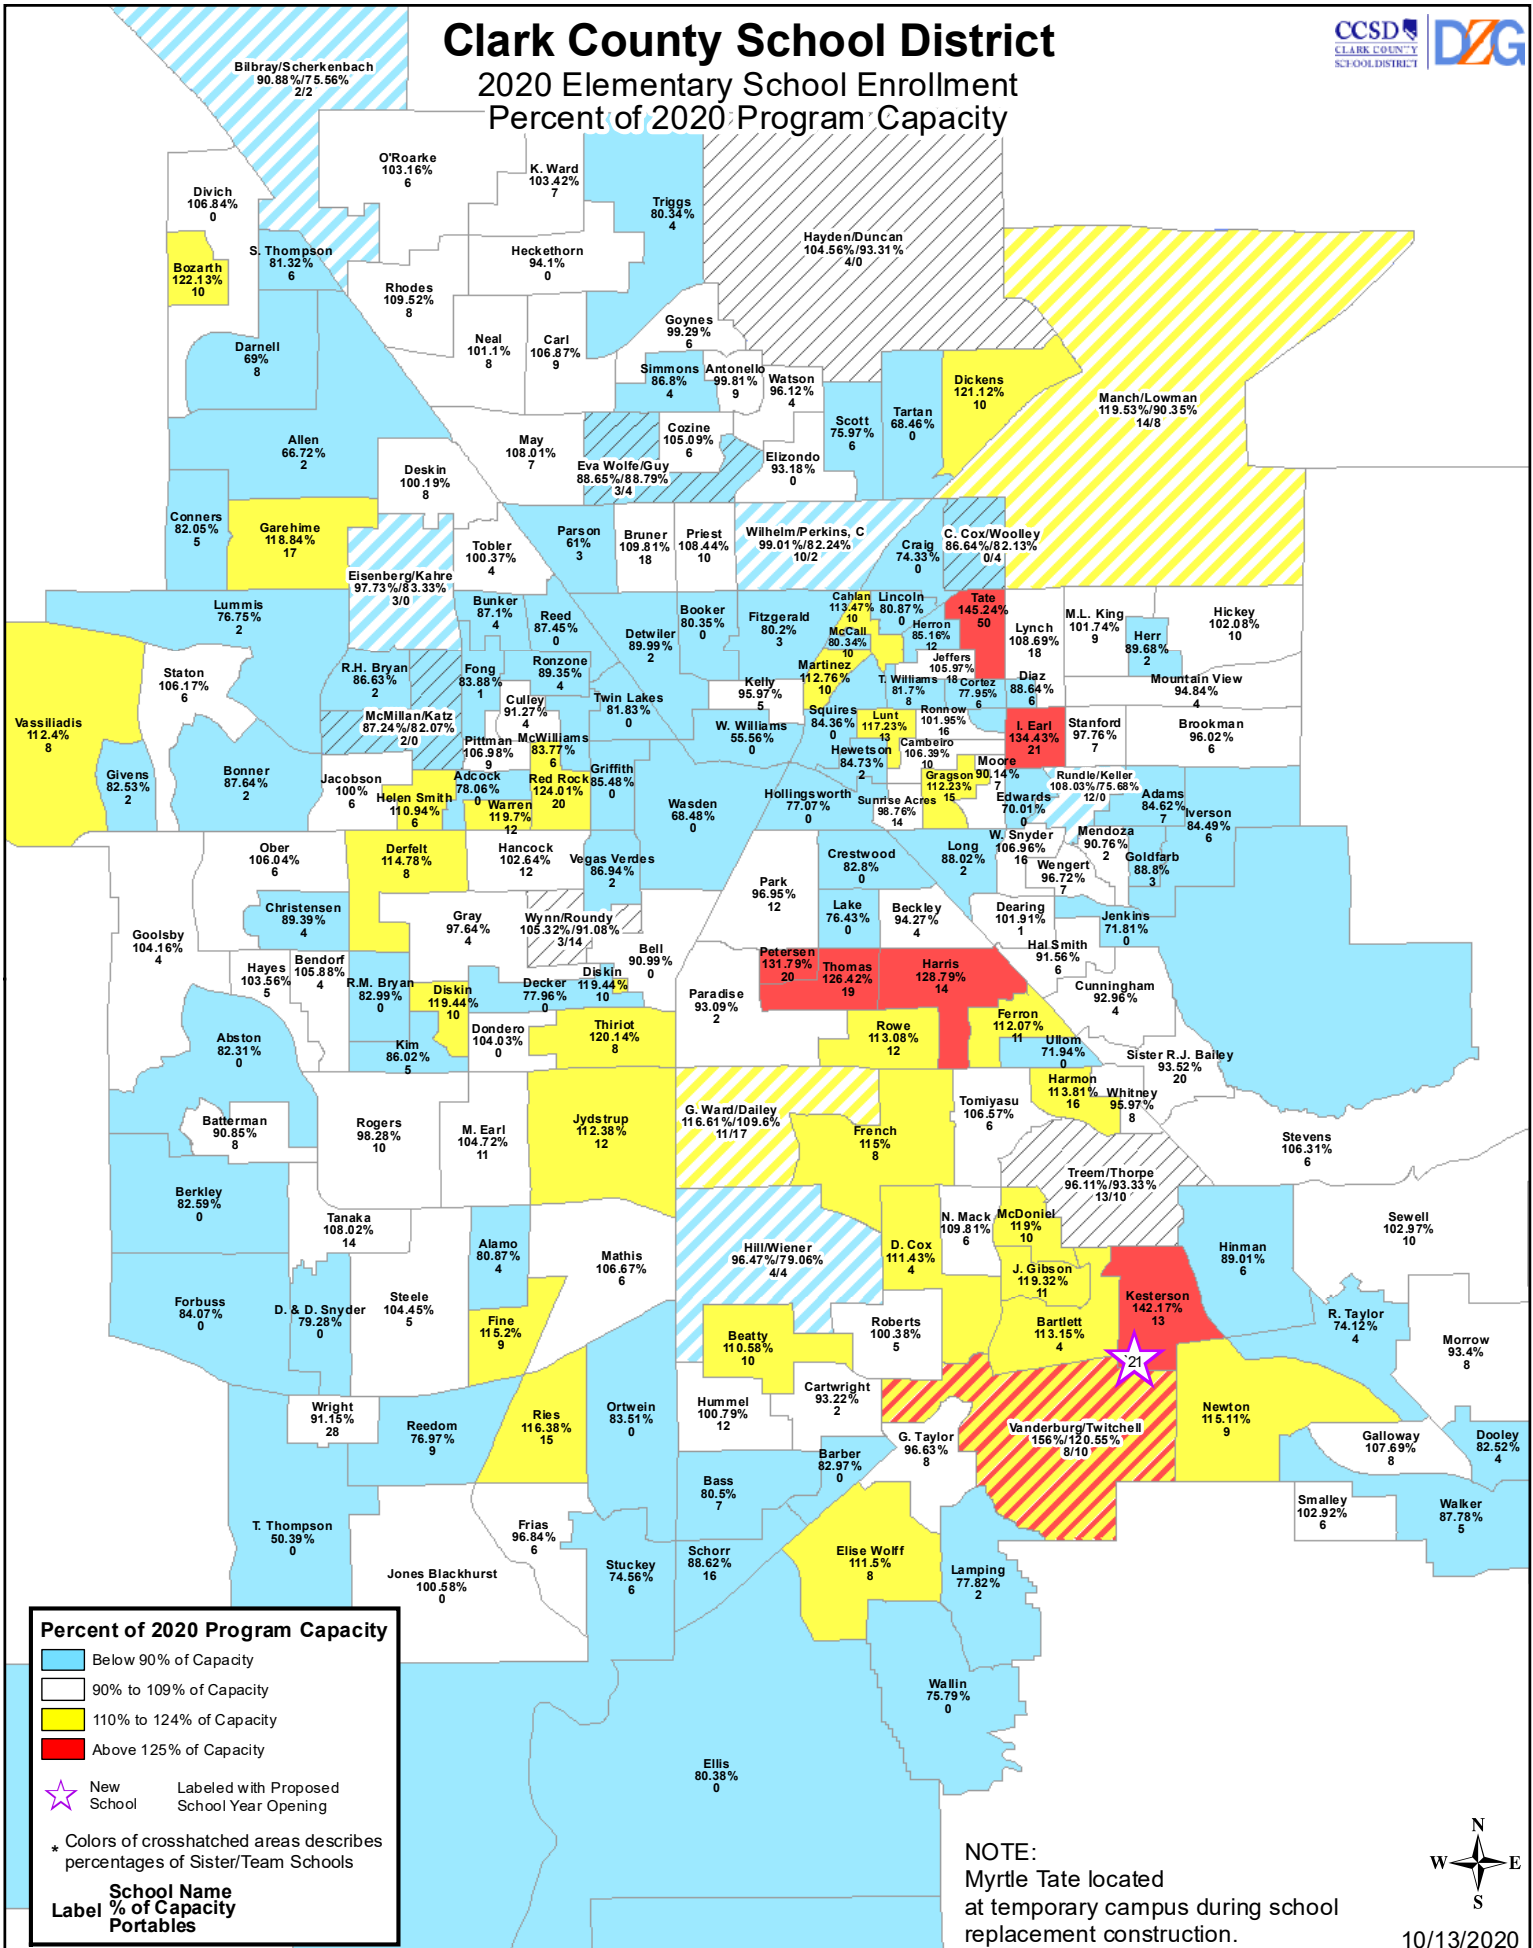

# Clark County School District

## 2020 Elementary School Enrollment Percent of 2020 Program Capacity