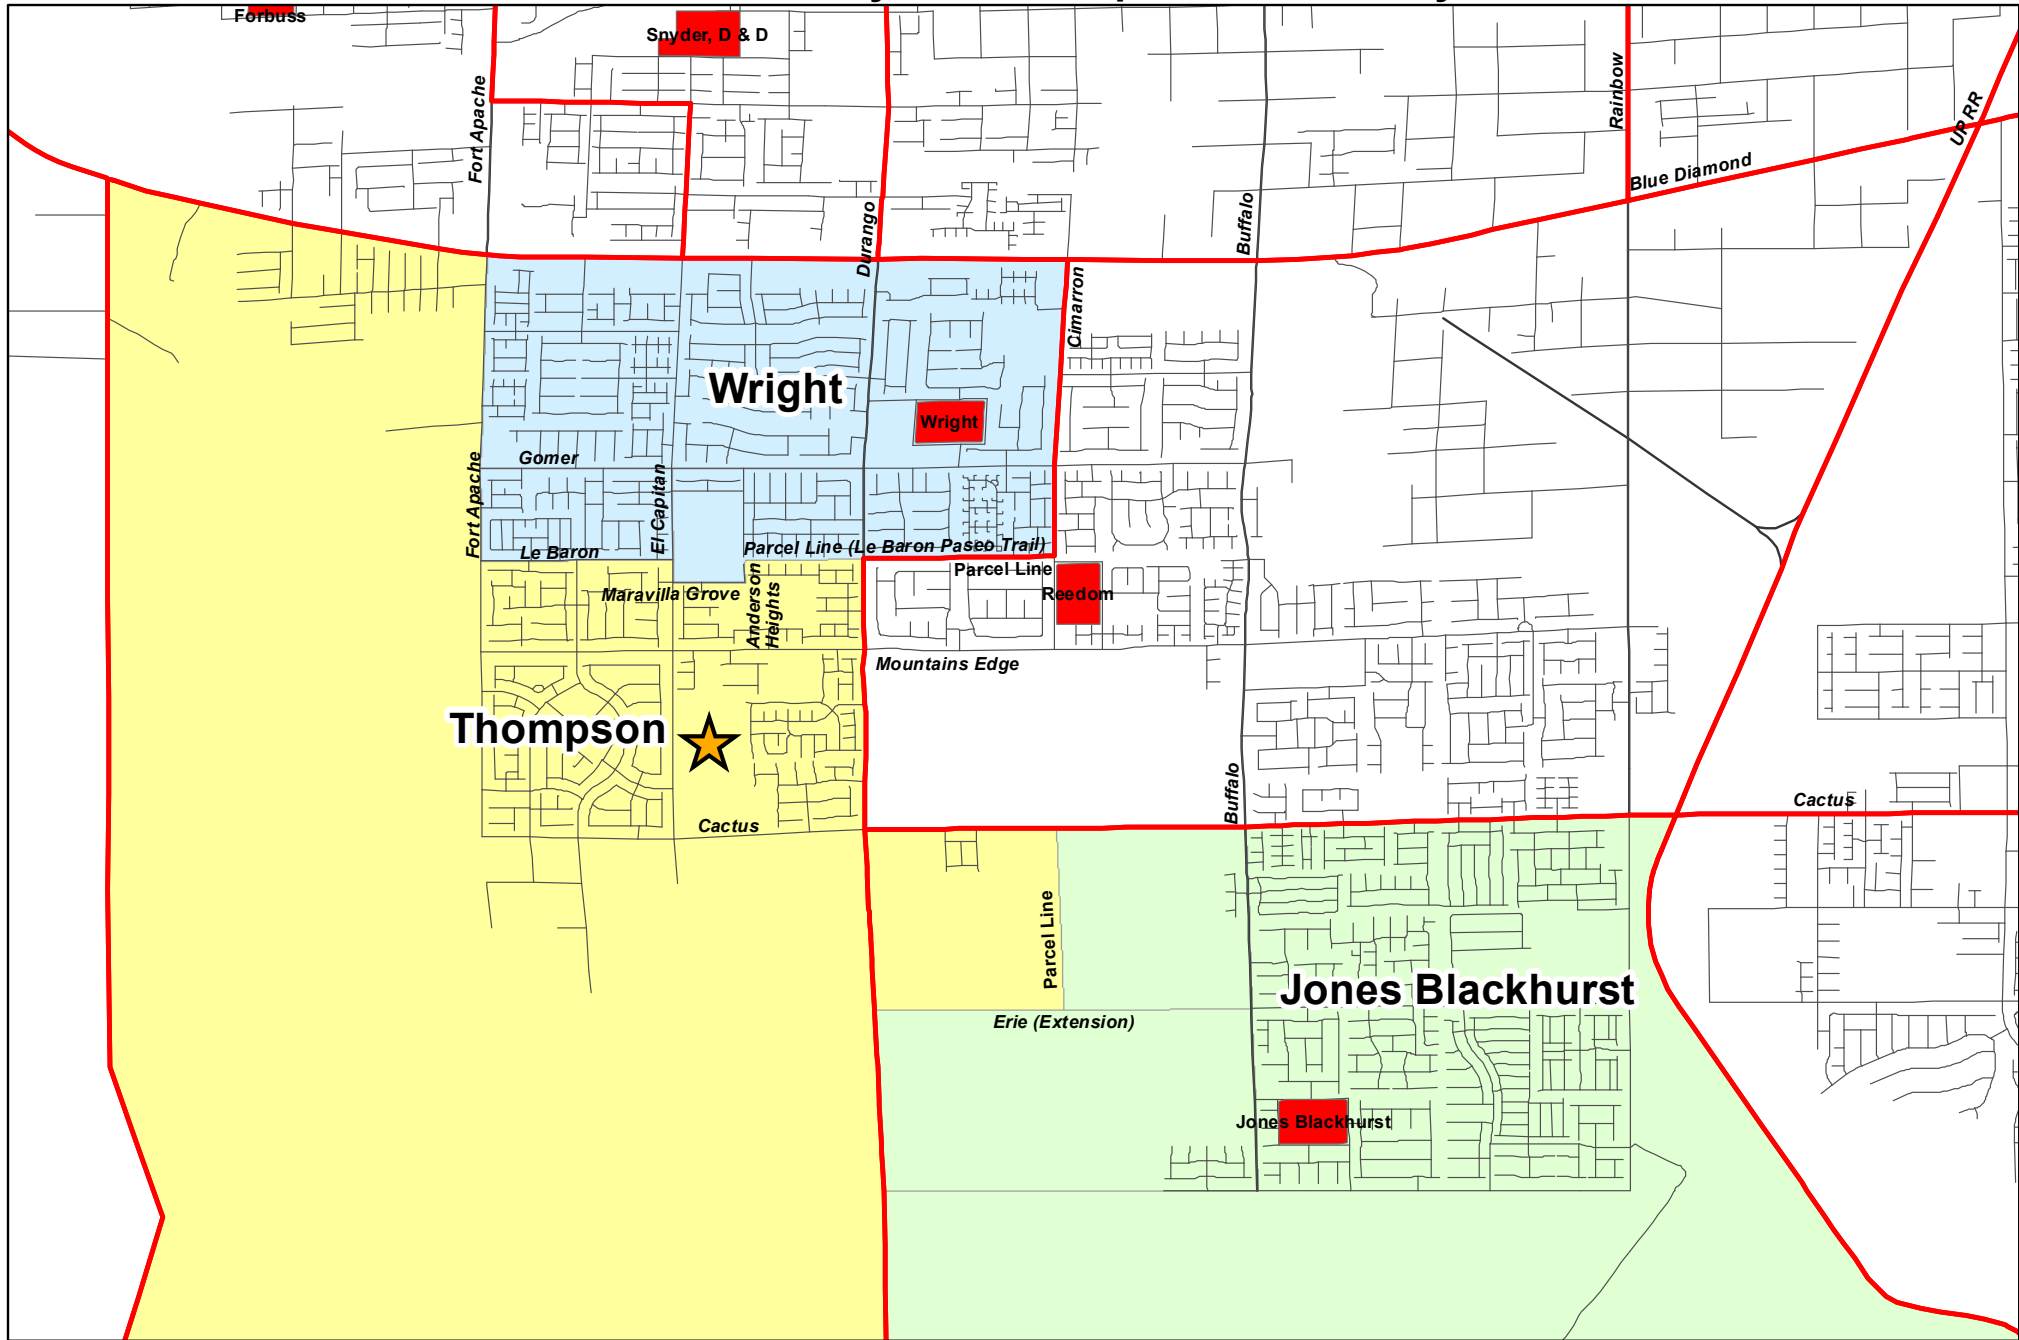

Recommendation for Tyrone Thompson Elementary School

Legend

- Elementary School
- Existing Elementary Boundary
- New Elementary School