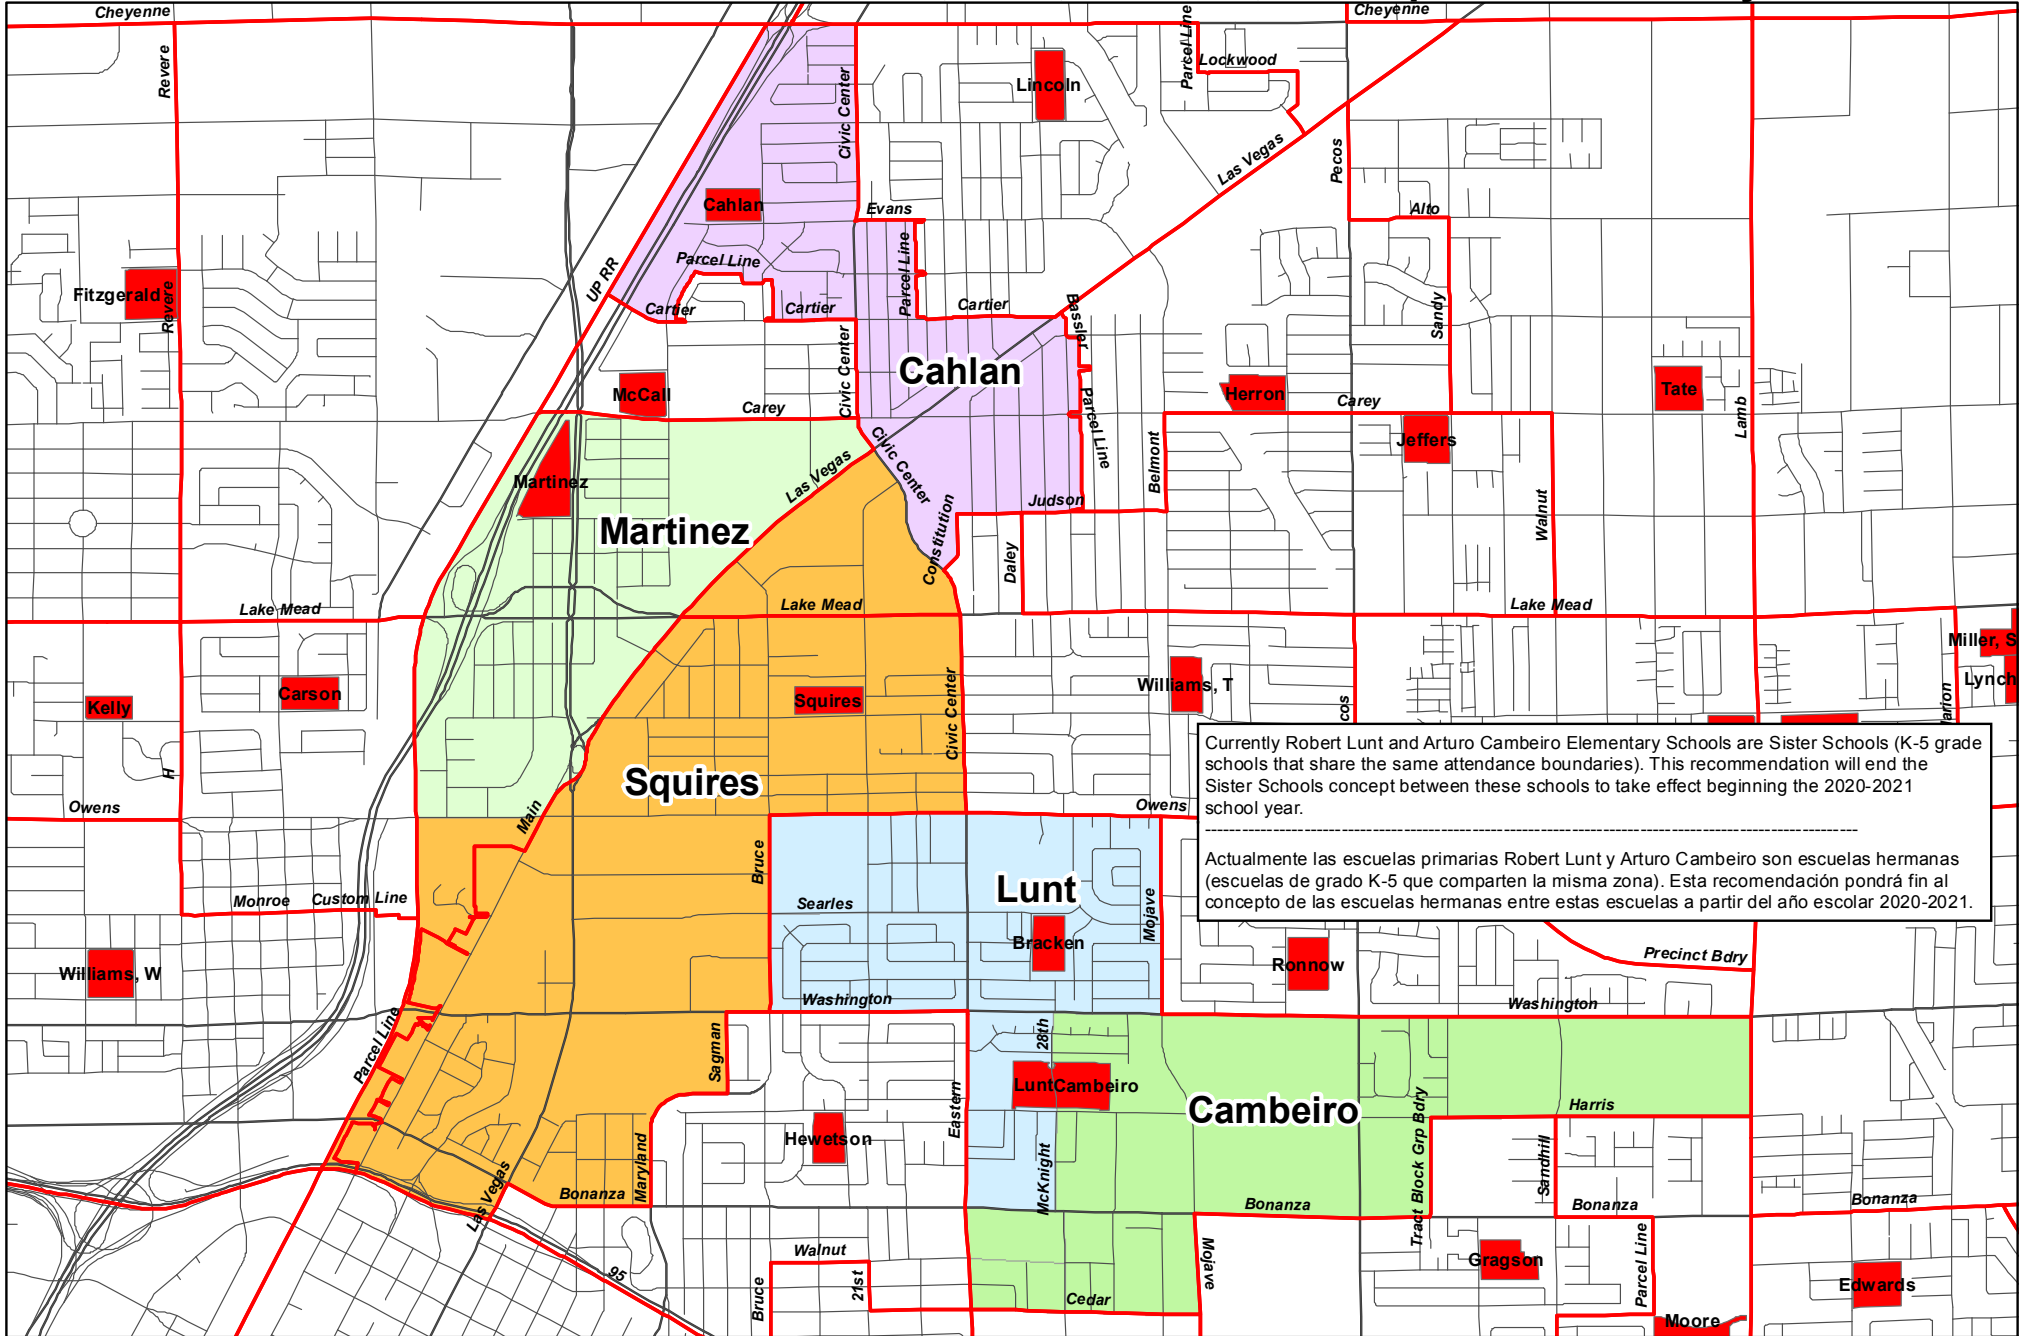

# Recommendation for Cahlan, Cambeiro, Lunt, Martinez, and Squires Elementary Schools

Currently Robert Lunt and Arturo Cambeiro Elementary Schools are Sister Schools (K-5 grade schools that share the same attendance boundaries). This recommendation will end the Sister Schools concept between these schools to take effect beginning the 2020-2021 school year.

Actualmente las escuelas primarias Robert Lunt y Arturo Cambeiro son escuelas hermanas (escuelas de grado K-5 que comparten la misma zona). Esta recomendación pondrá fin al concepto de las escuelas hermanas entre estas escuelas a partir del año escolar 2020-2021.