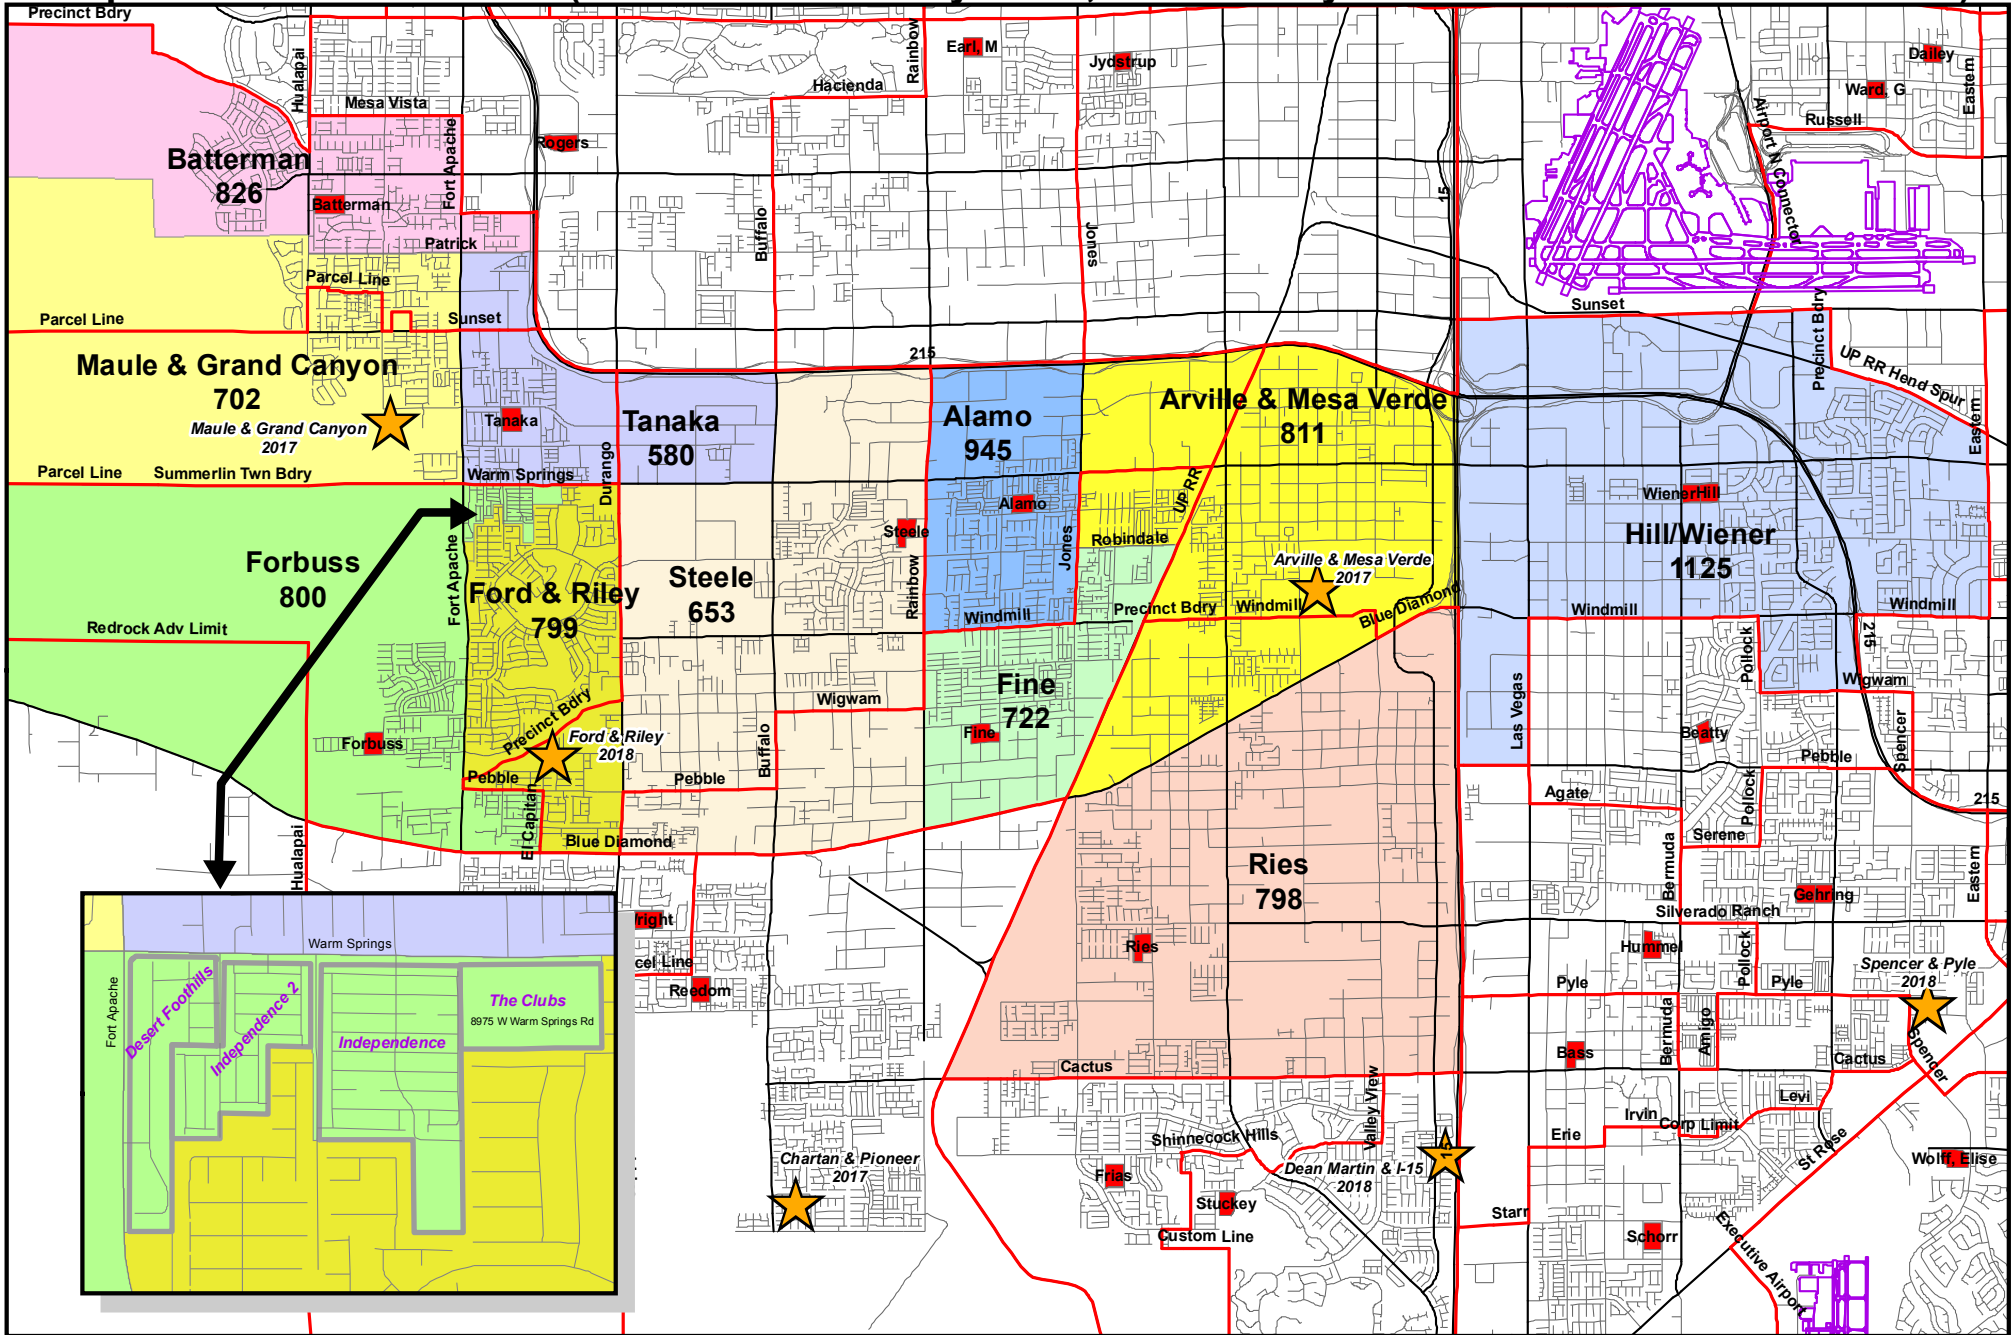

# Proposal 1 - Focus Area E7 (Maule & Grand Canyon ES, Ford & Riley ES and Arville & Mesa Verde ES)

### Legend

- Elementary School
- Existing Elementary Boundary

# Geographic number of CCSD students in grades K-5 during the 2016 school year.