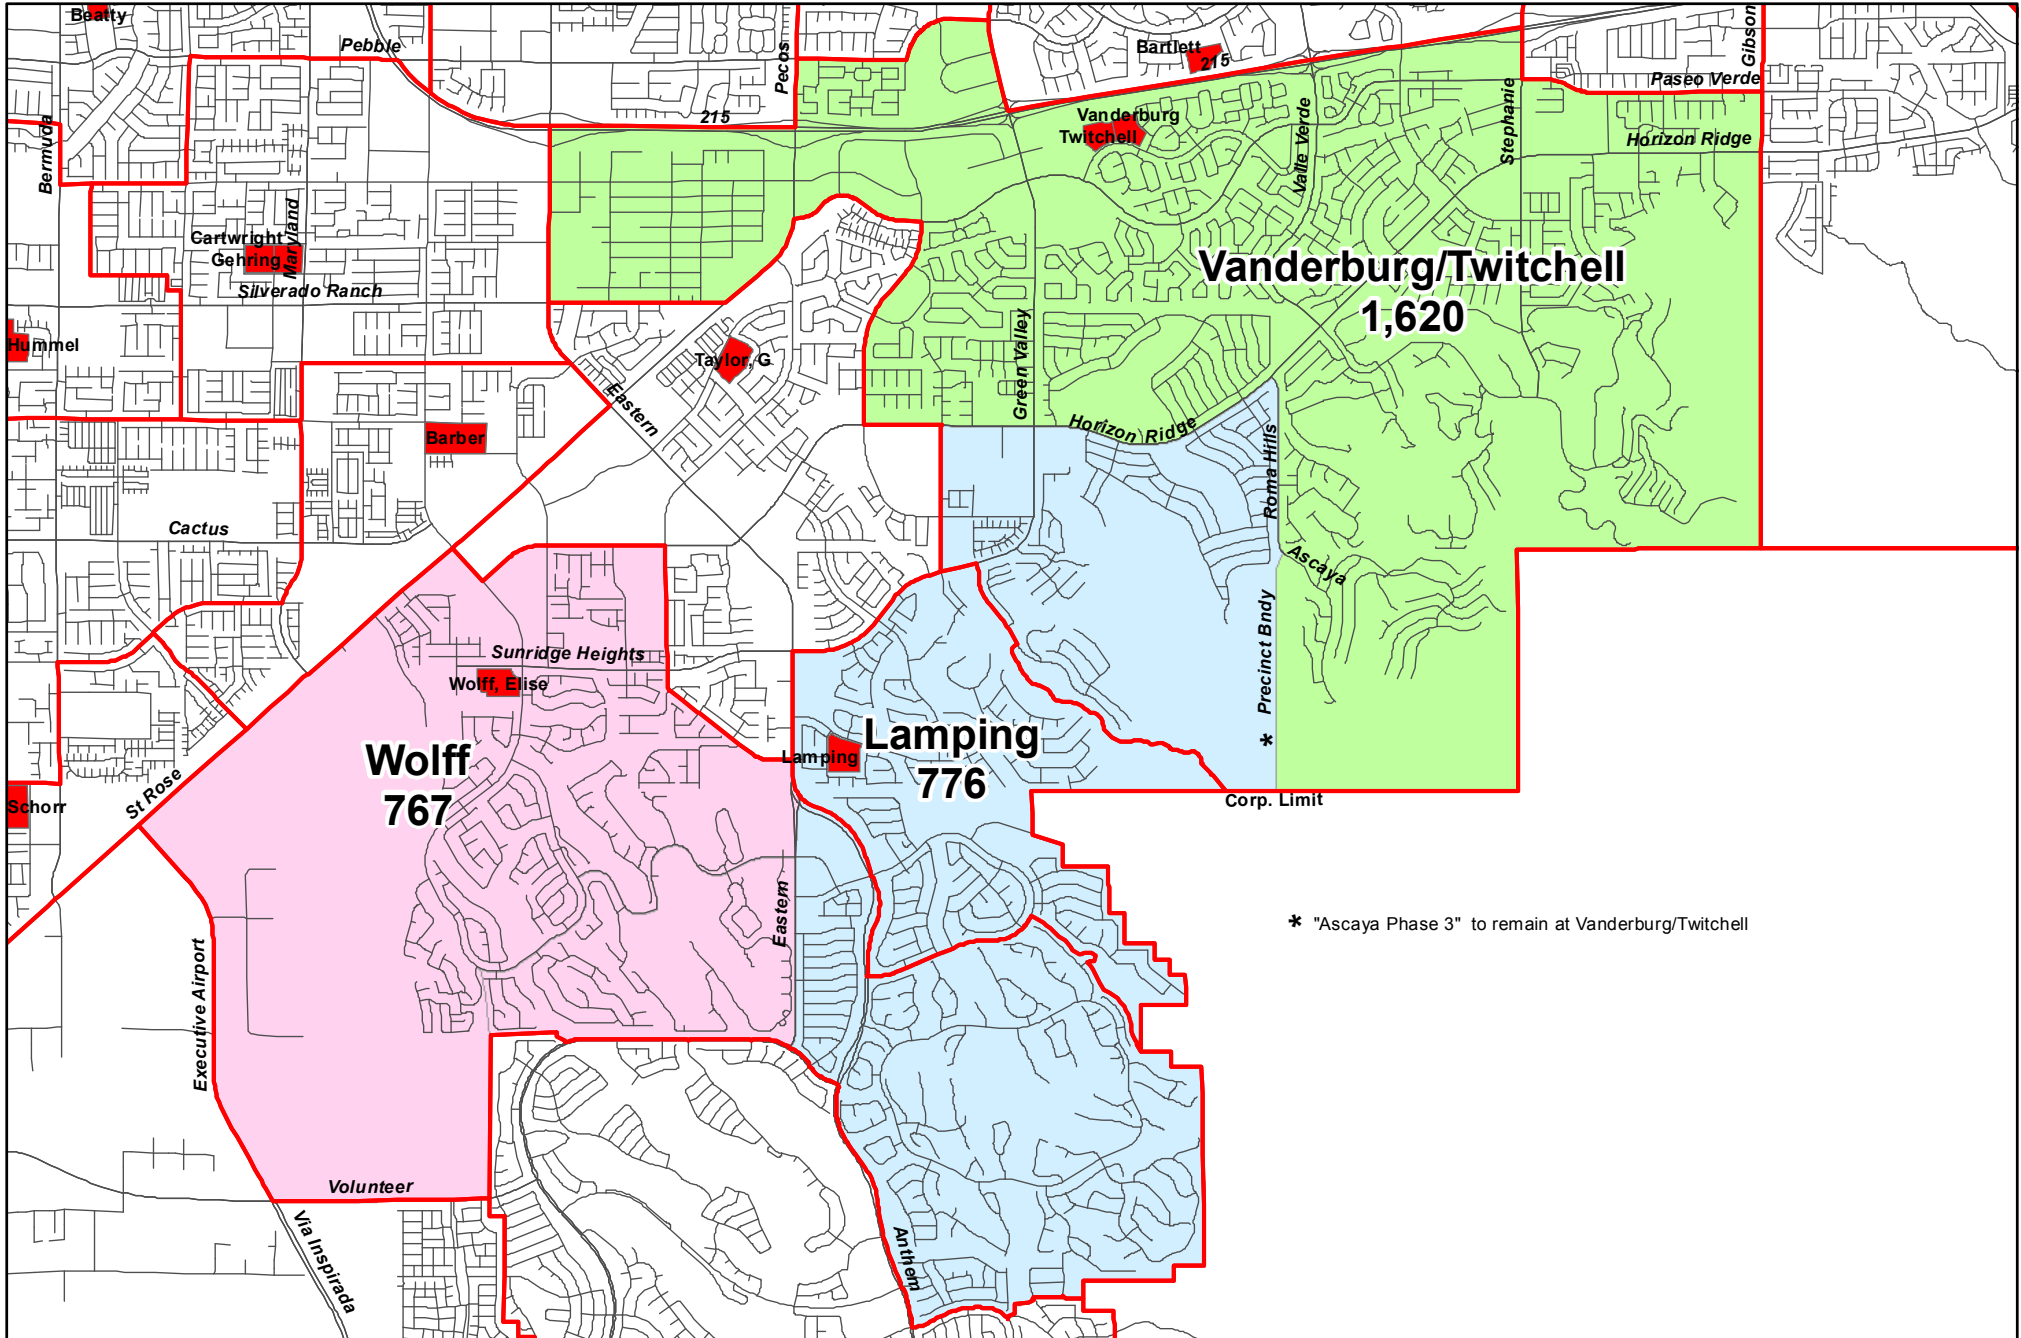

# Focus Area E2, Proposal 2 - Lamping, Twitchell & Vanderburg, Wolff

**Legend**

- Elementary School
- Existing Elementary Boundary