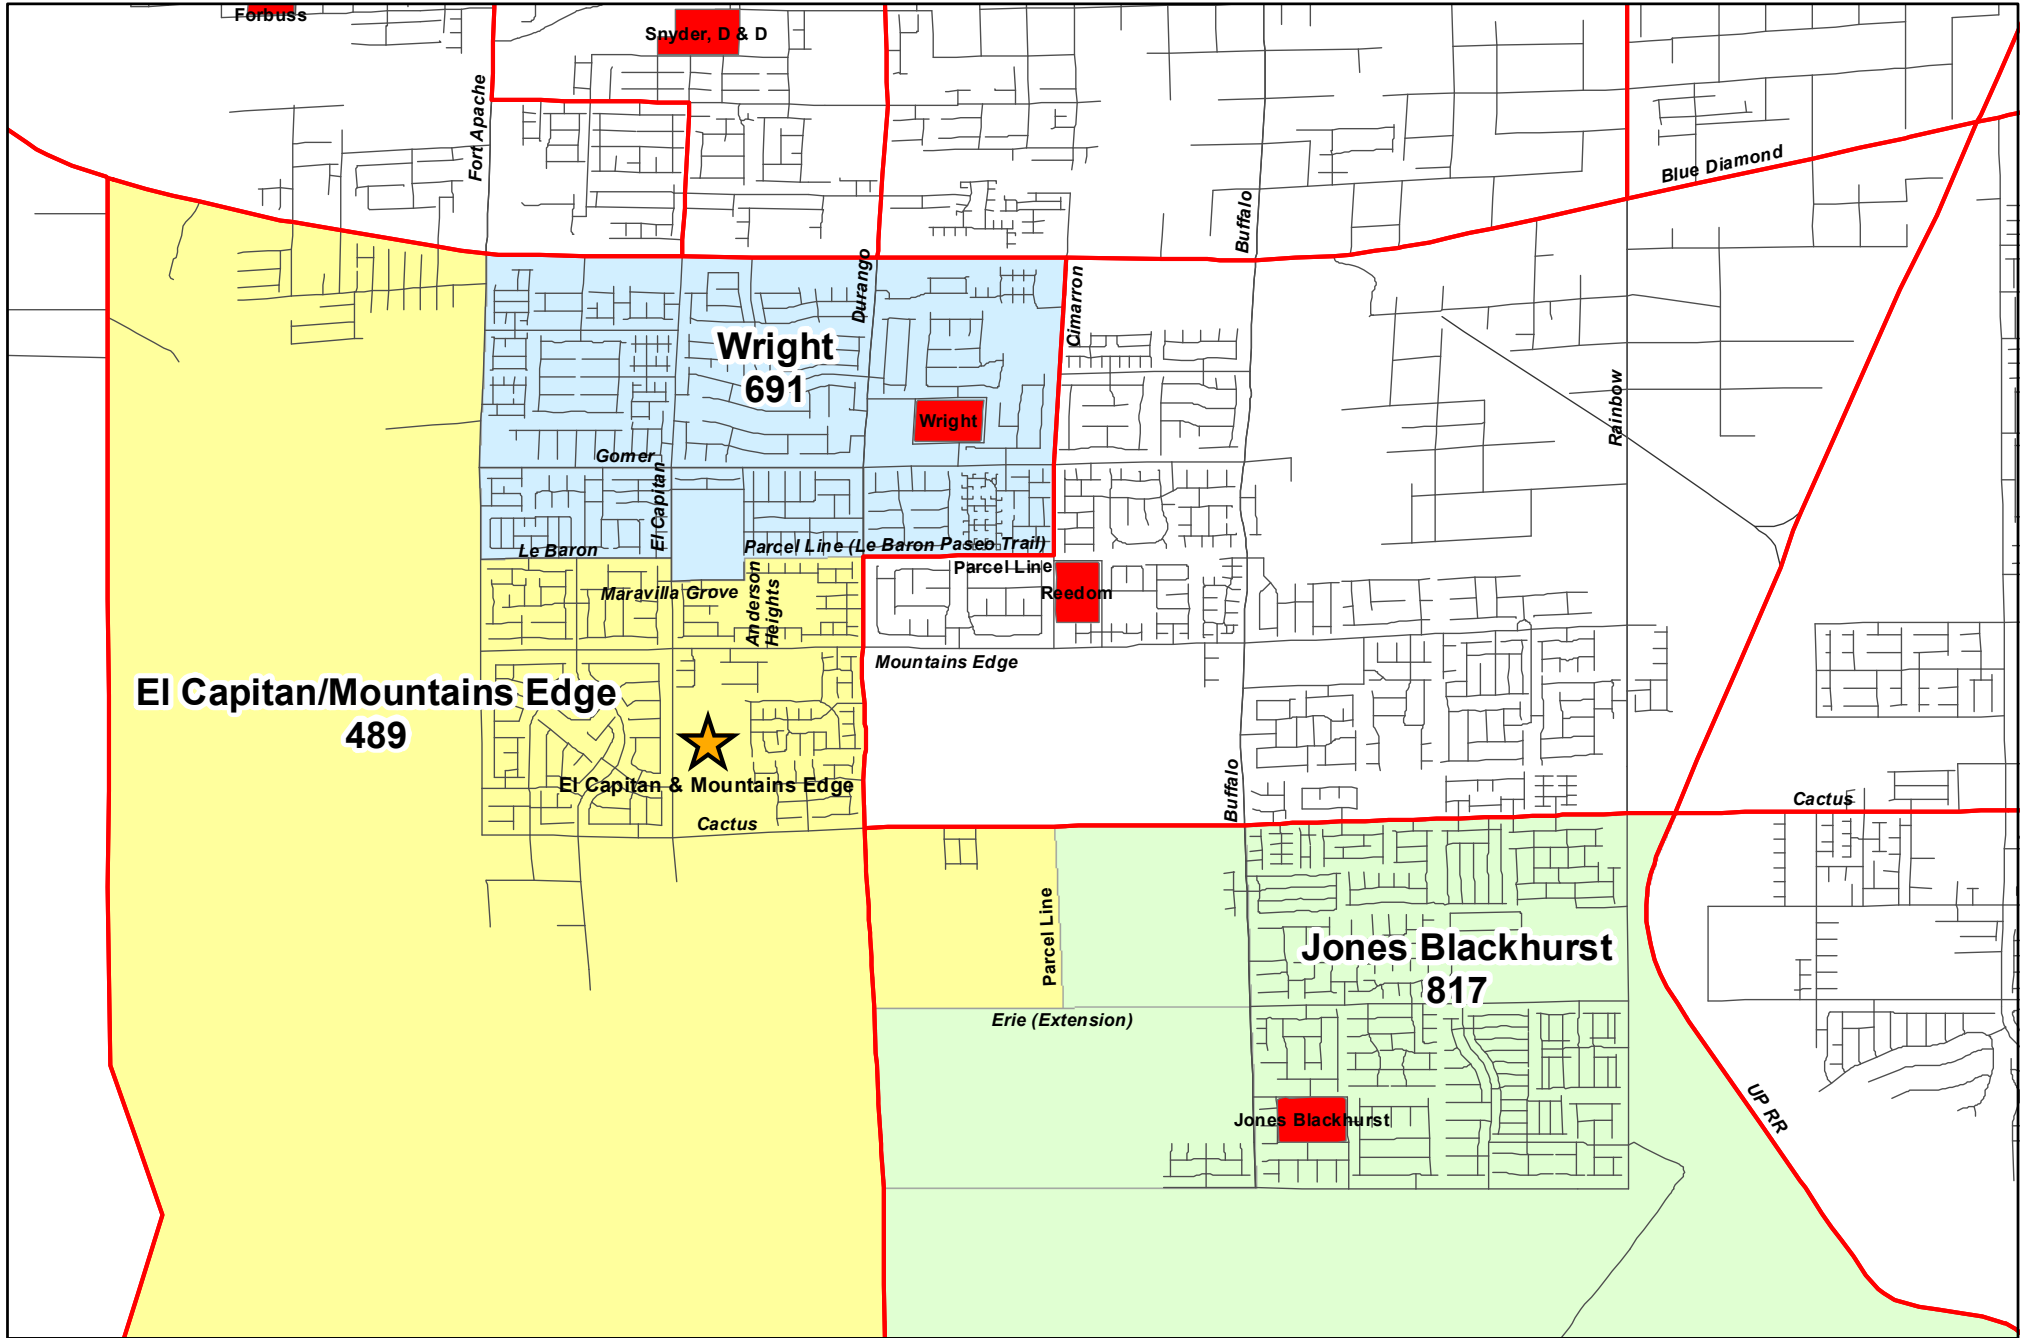

Focus Area E1, Proposal 2 - El Capitan and Mountains Edge

Legend

- Elementary School
- Existing Elementary Boundary
- Proposed New School