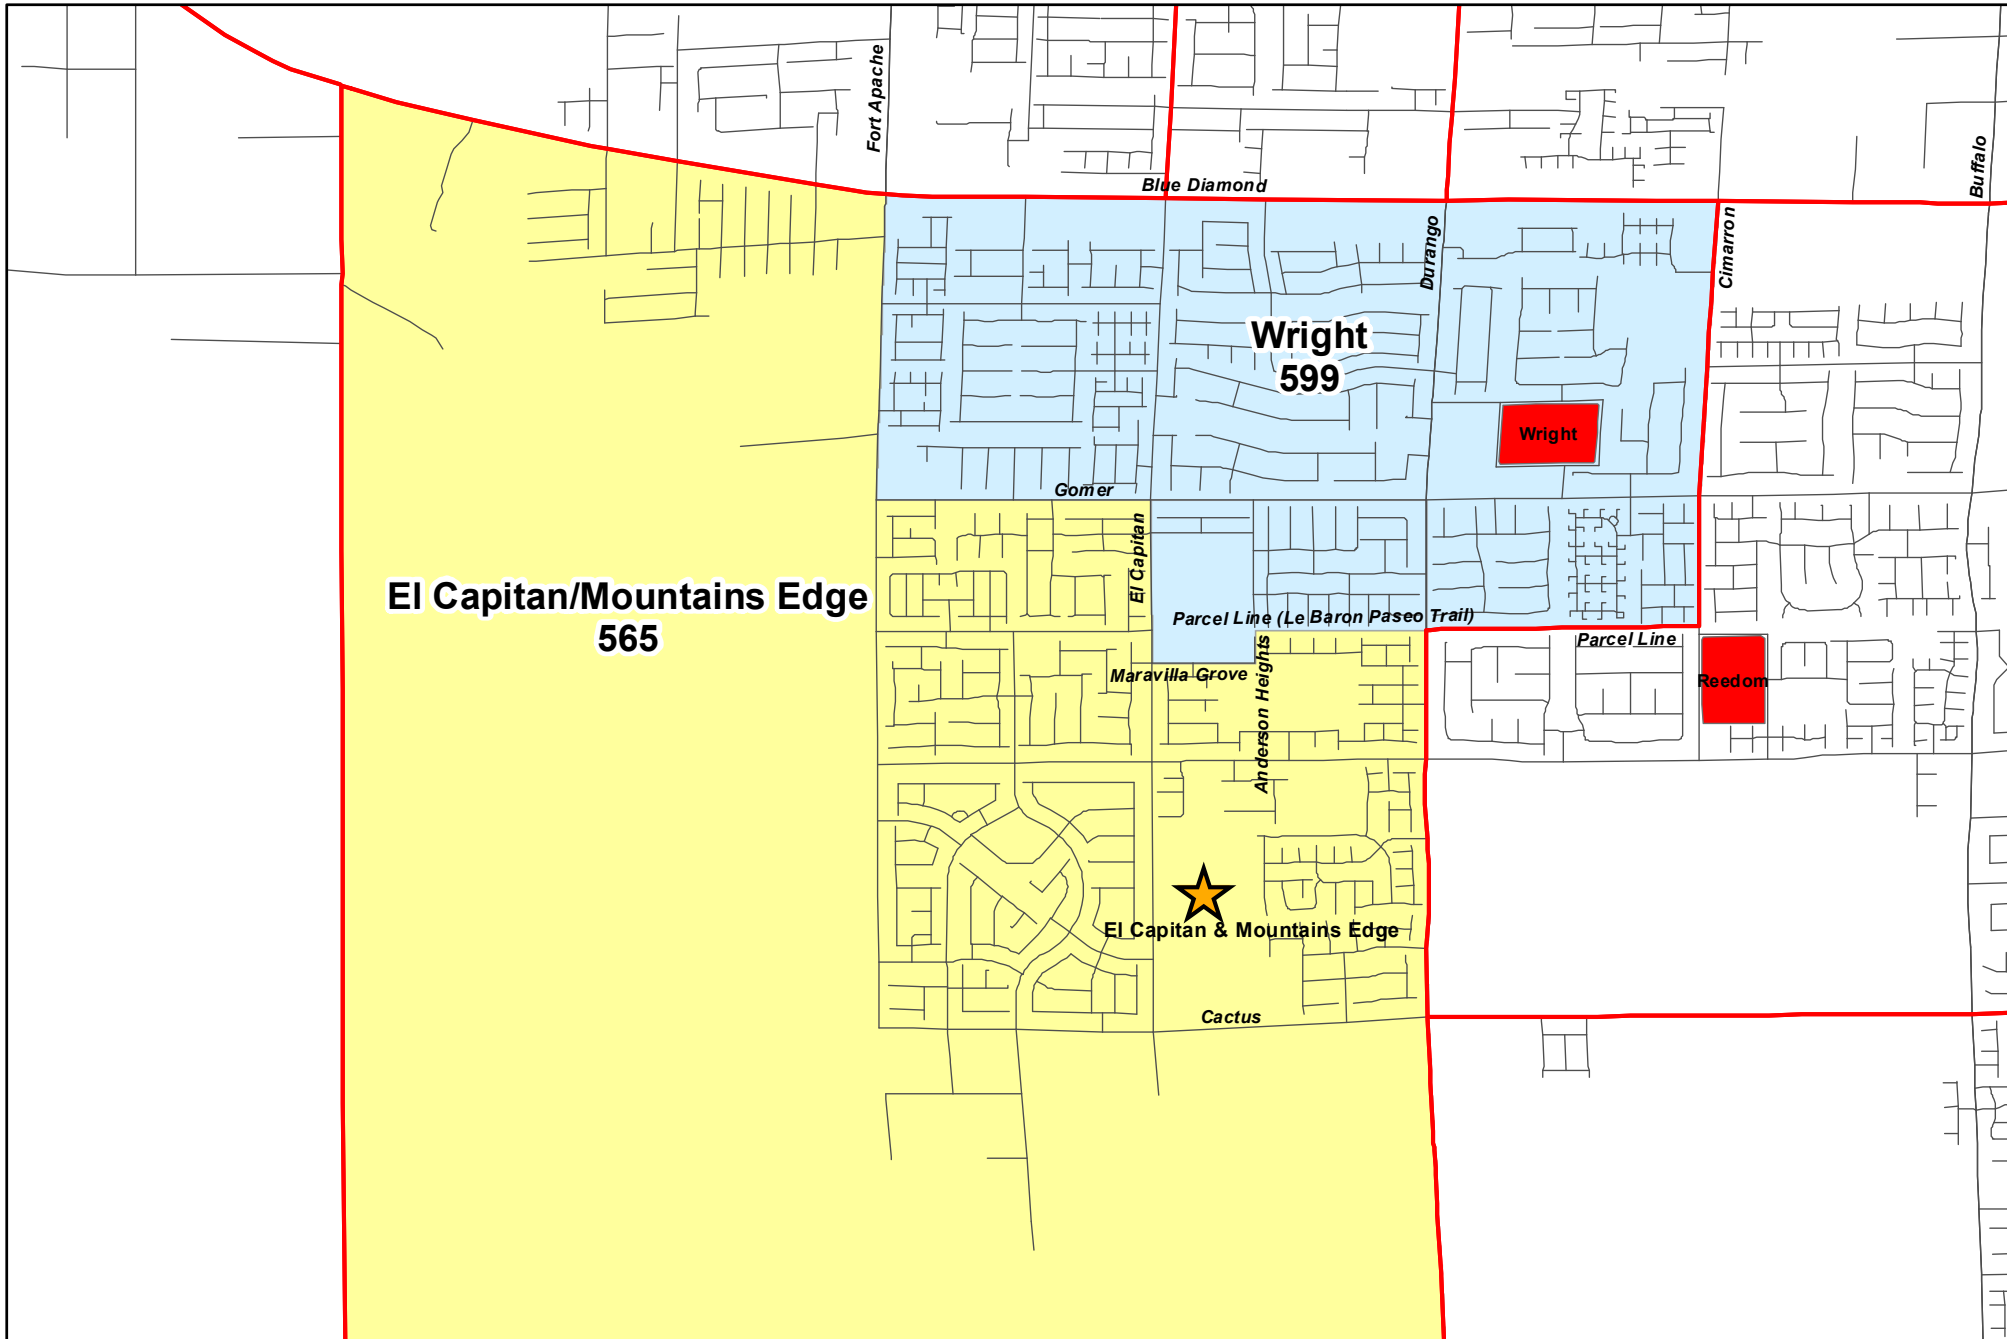

# Focus Area E1, Proposal 1 - El Capitan and Mountains Edge

**Legend**

- Elementary School
- Existing Elementary Boundary
- Proposed New School