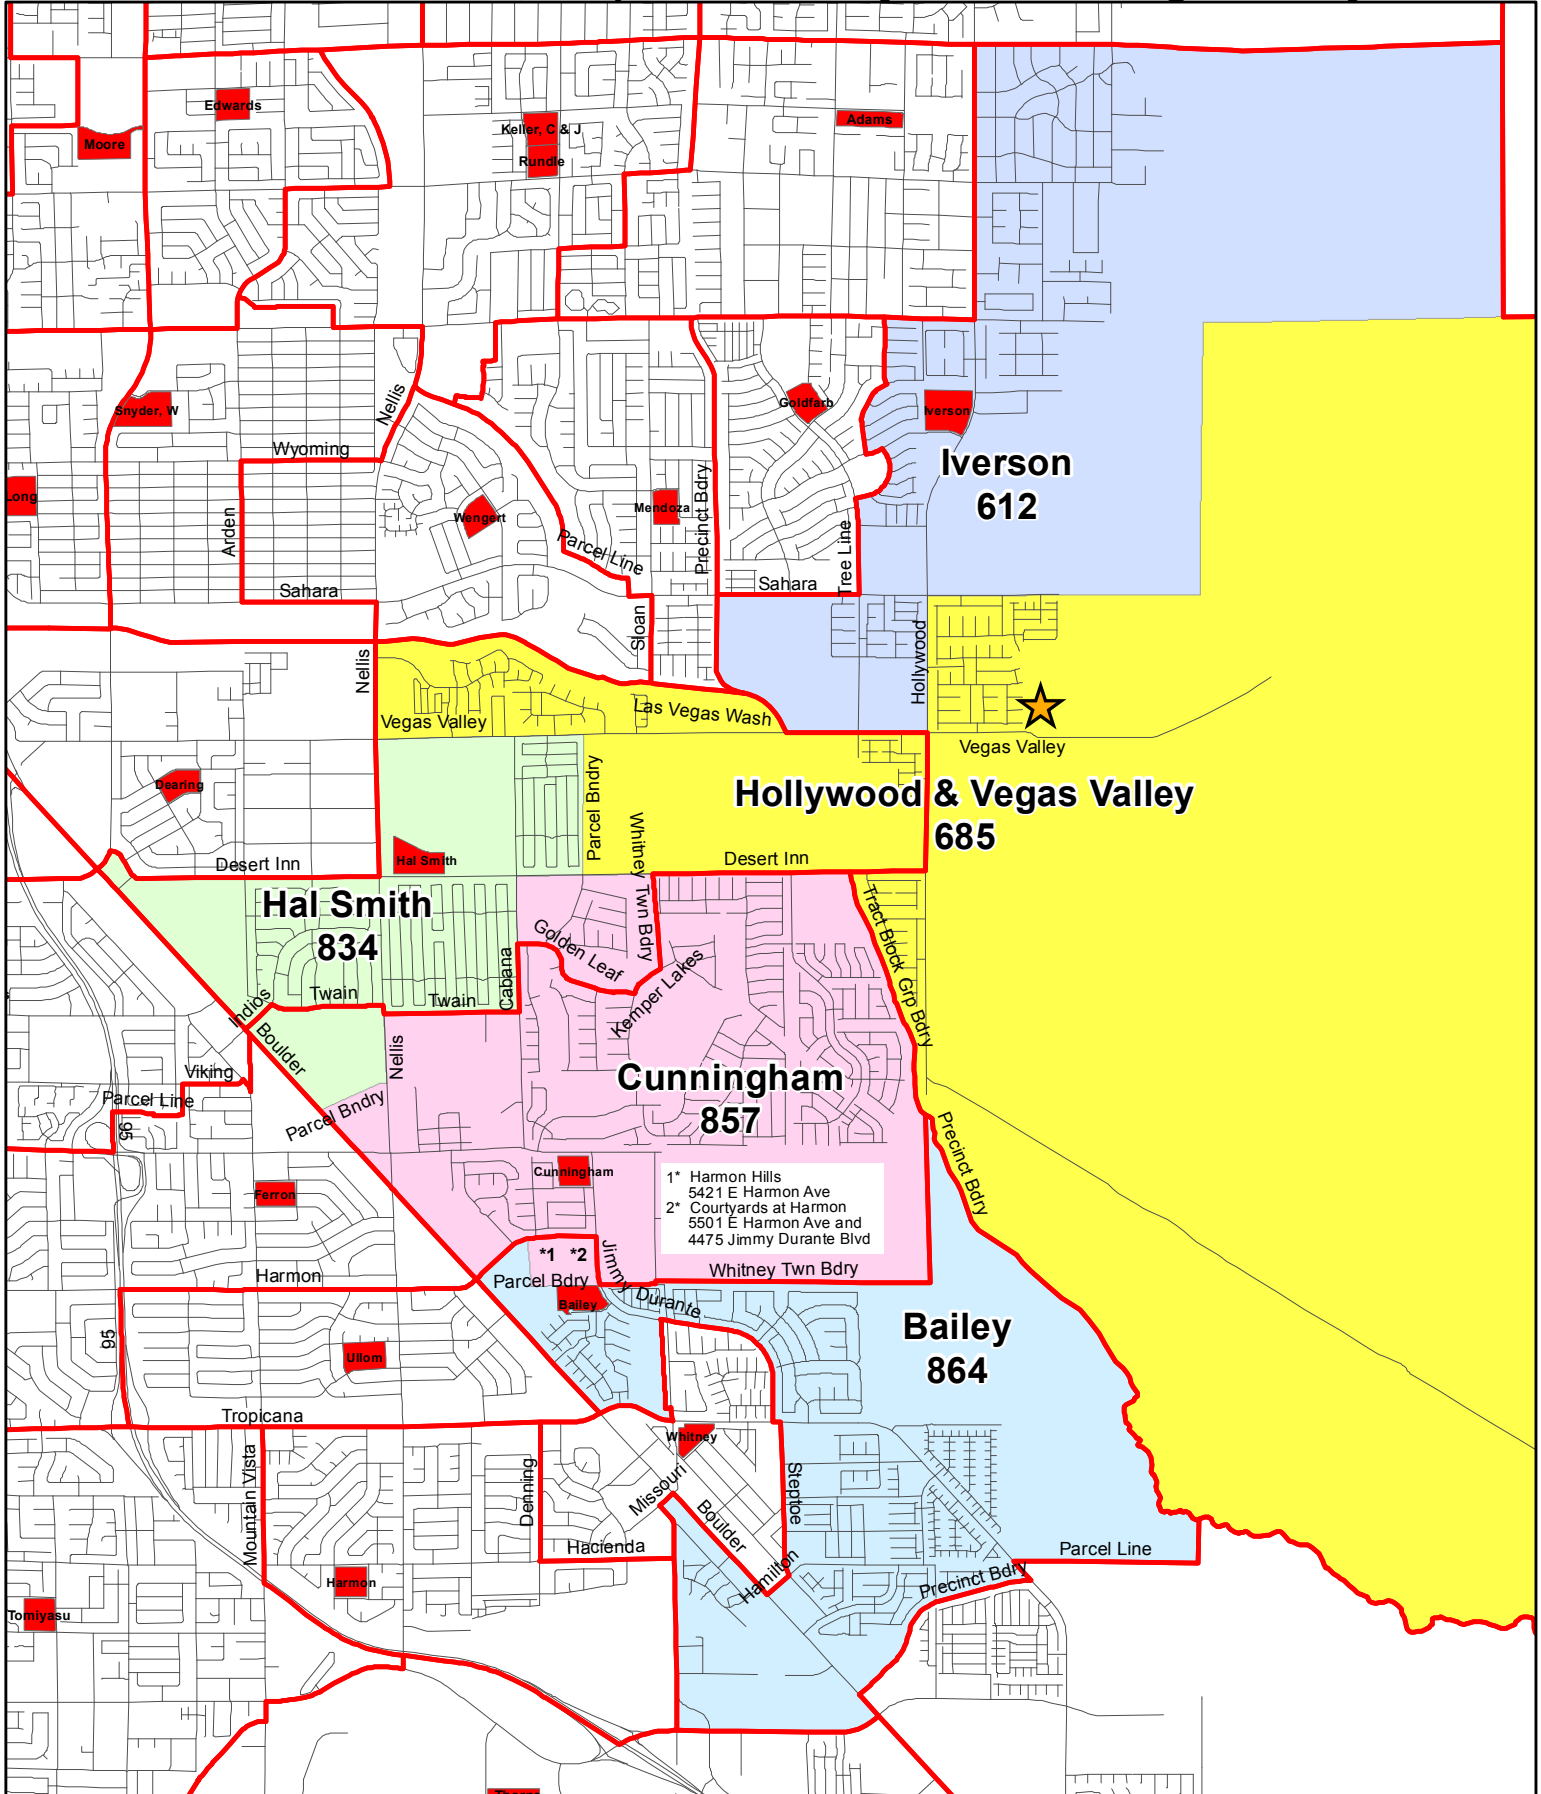

# Focus Area E2, Proposal 1 - Hollywood and Vegas Valley

1\* Harmon Hills  
5421 E Harmon Ave  
2\* Courtyards at Harmon  
5501 E Harmon Ave and  
4475 Jimmy Durante Blvd