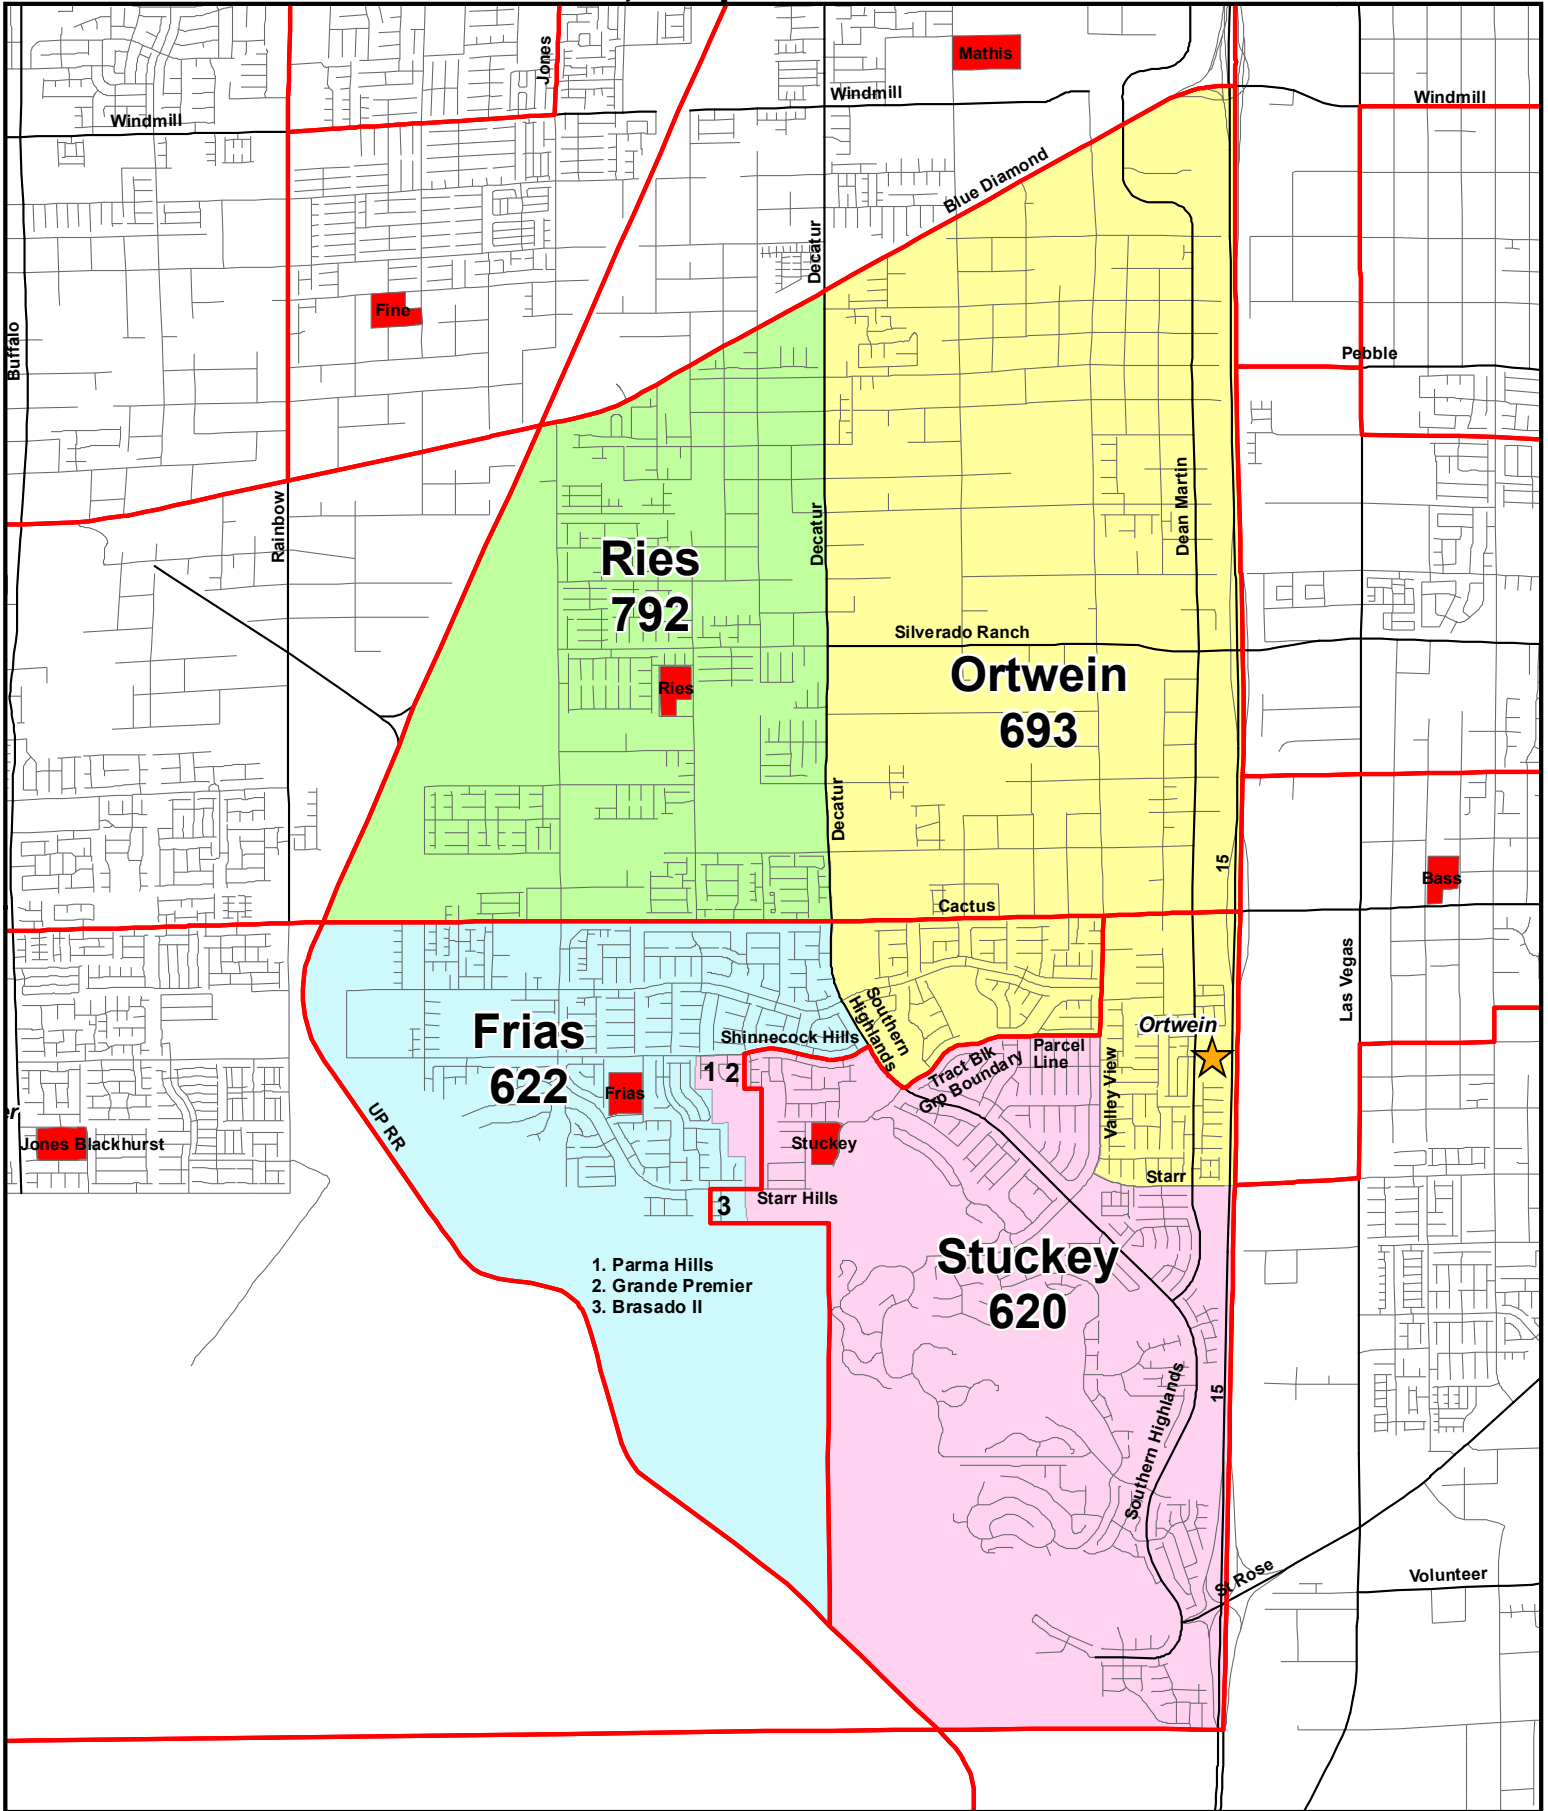

Focus Area E2, Proposal 1 - Ortwein ES

Legend

- Elementary School
- Existing Elementary Boundary