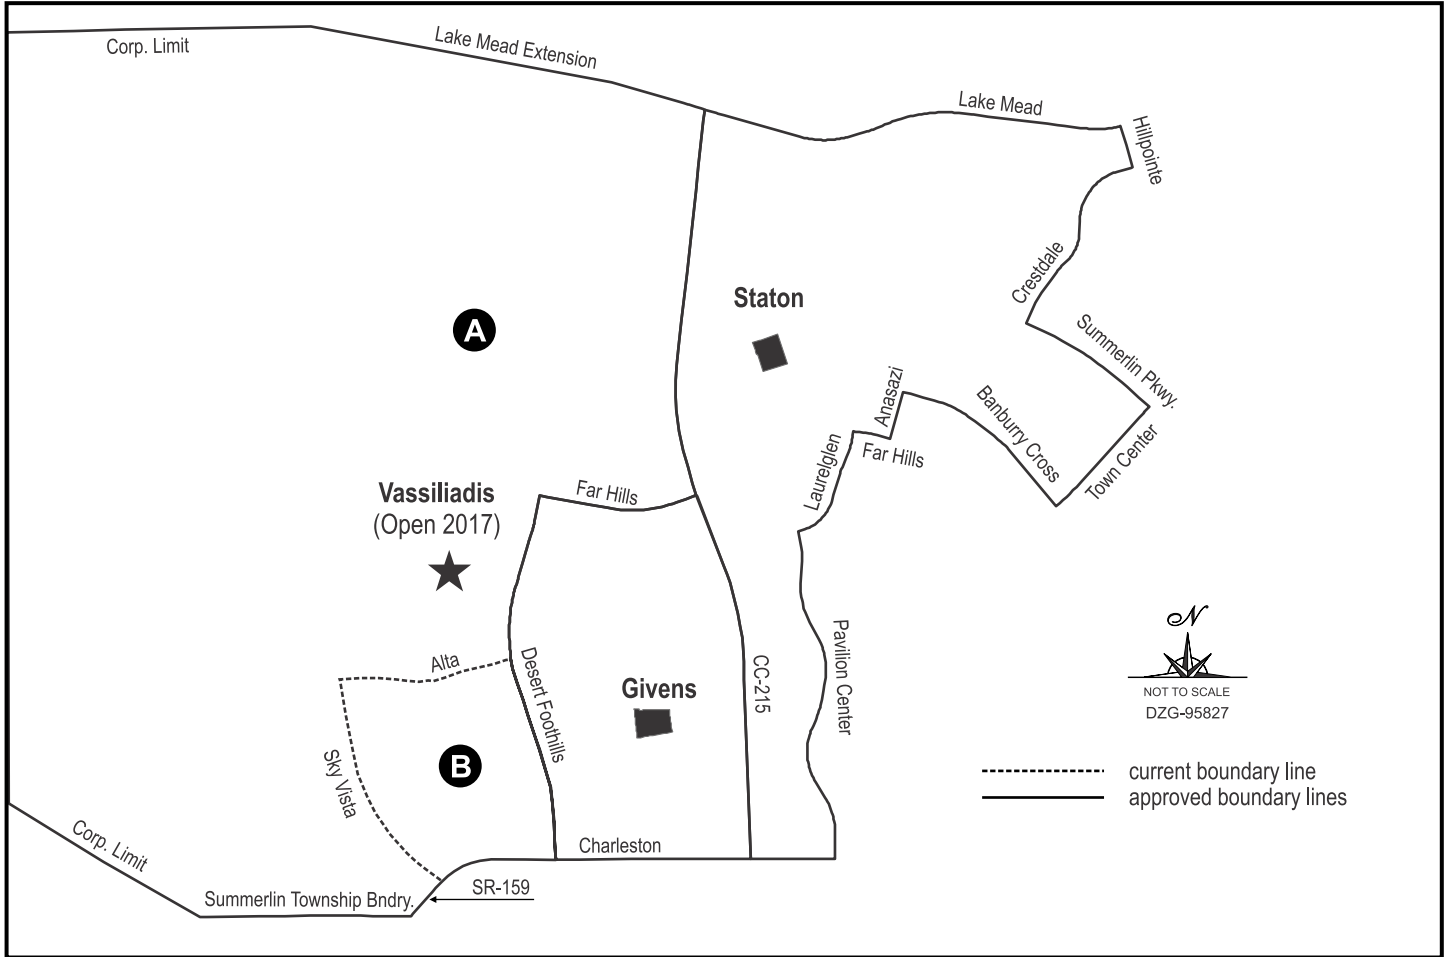

**CLARK COUNTY SCHOOL DISTRICT BOARD OF TRUSTEES
 APPROVED CHANGES TO SOUTHEAST
 ELEMENTARY SCHOOL ATTENDANCE BOUNDARIES
 FOR 2017-2018 SCHOOL YEAR**

Approved Zoning Changes

- A** From Ethel W. Staton Elementary School to the new Billy and Rosemary Vassiliadis Elementary School
- B** From Linda Rankin Givens Elementary School to the new Billy and Rosemary Vassiliadis Elementary School