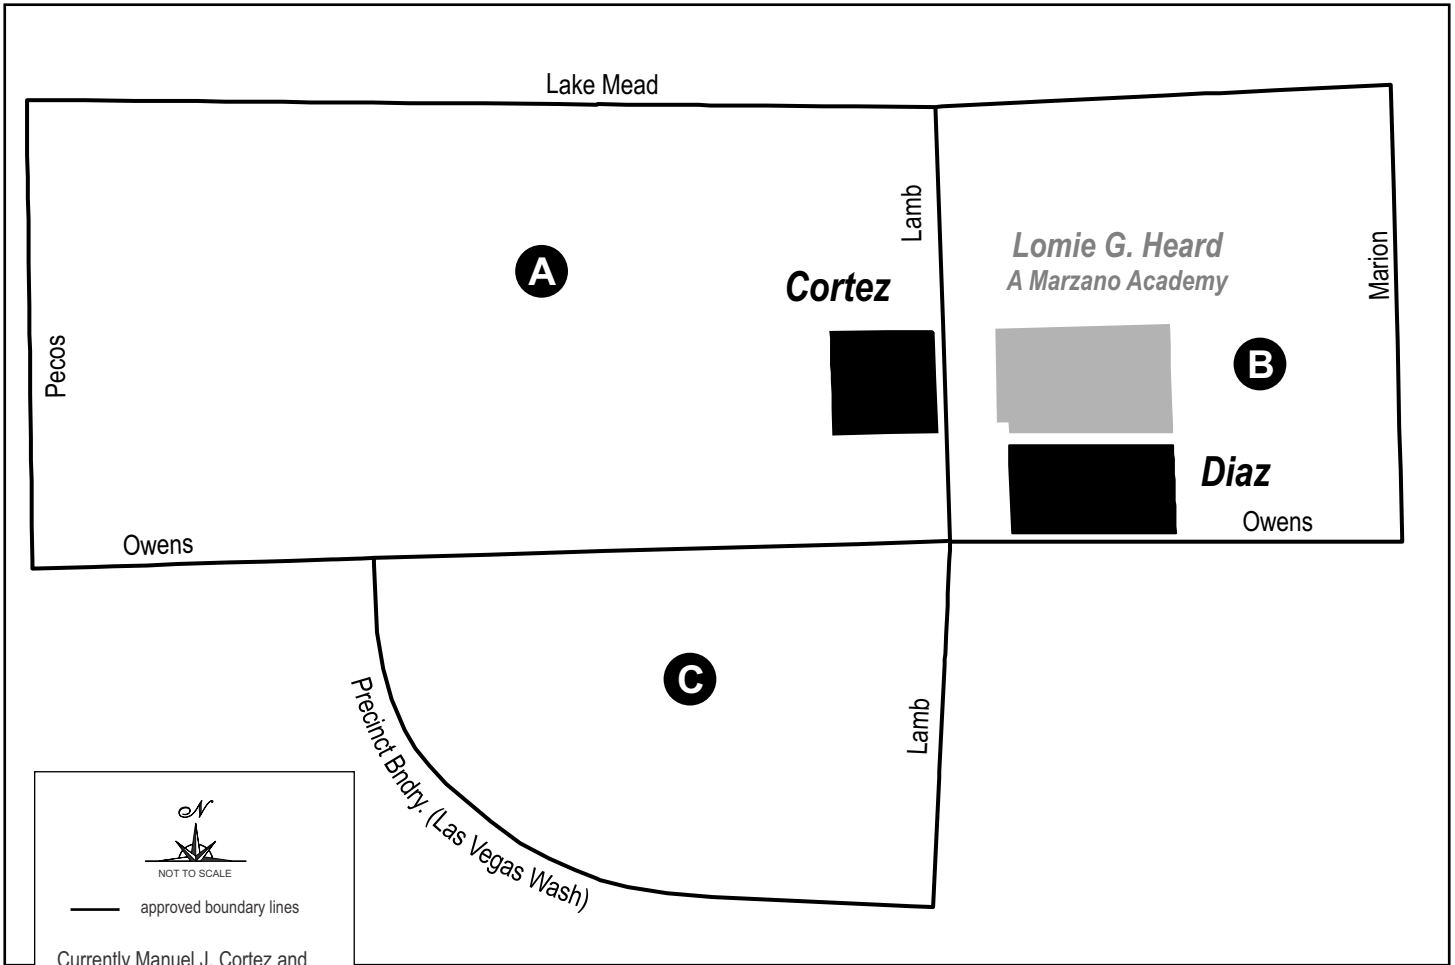

**CLARK COUNTY SCHOOL DISTRICT BOARD OF TRUSTEES
 APPROVED CHANGES TO NORTHEAST
 ELEMENTARY SCHOOL ATTENDANCE BOUNDARIES
 FOR 2018-2019 SCHOOL YEAR**

 NOT TO SCALE
 — approved boundary lines

Currently Manuel J. Cortez and Ruben P. Diaz Elementary Schools are sister schools (K-5th grade schools that share the same attendance boundaries). This change will end the sister schools concept between these schools, to take effect beginning of the 2018-2019 school year.

Approved Zoning Changes

- A** From Manuel J. Cortez and Ruben P. Diaz Elementary Schools to Manuel J. Cortez Elementary School
- B** From Manuel J. Cortez and Ruben P. Diaz Elementary Schools to Ruben P. Diaz Elementary School
- C** From Manuel J. Cortez and Ruben P. Diaz Elementary Schools to Ruben P. Diaz Elementary School