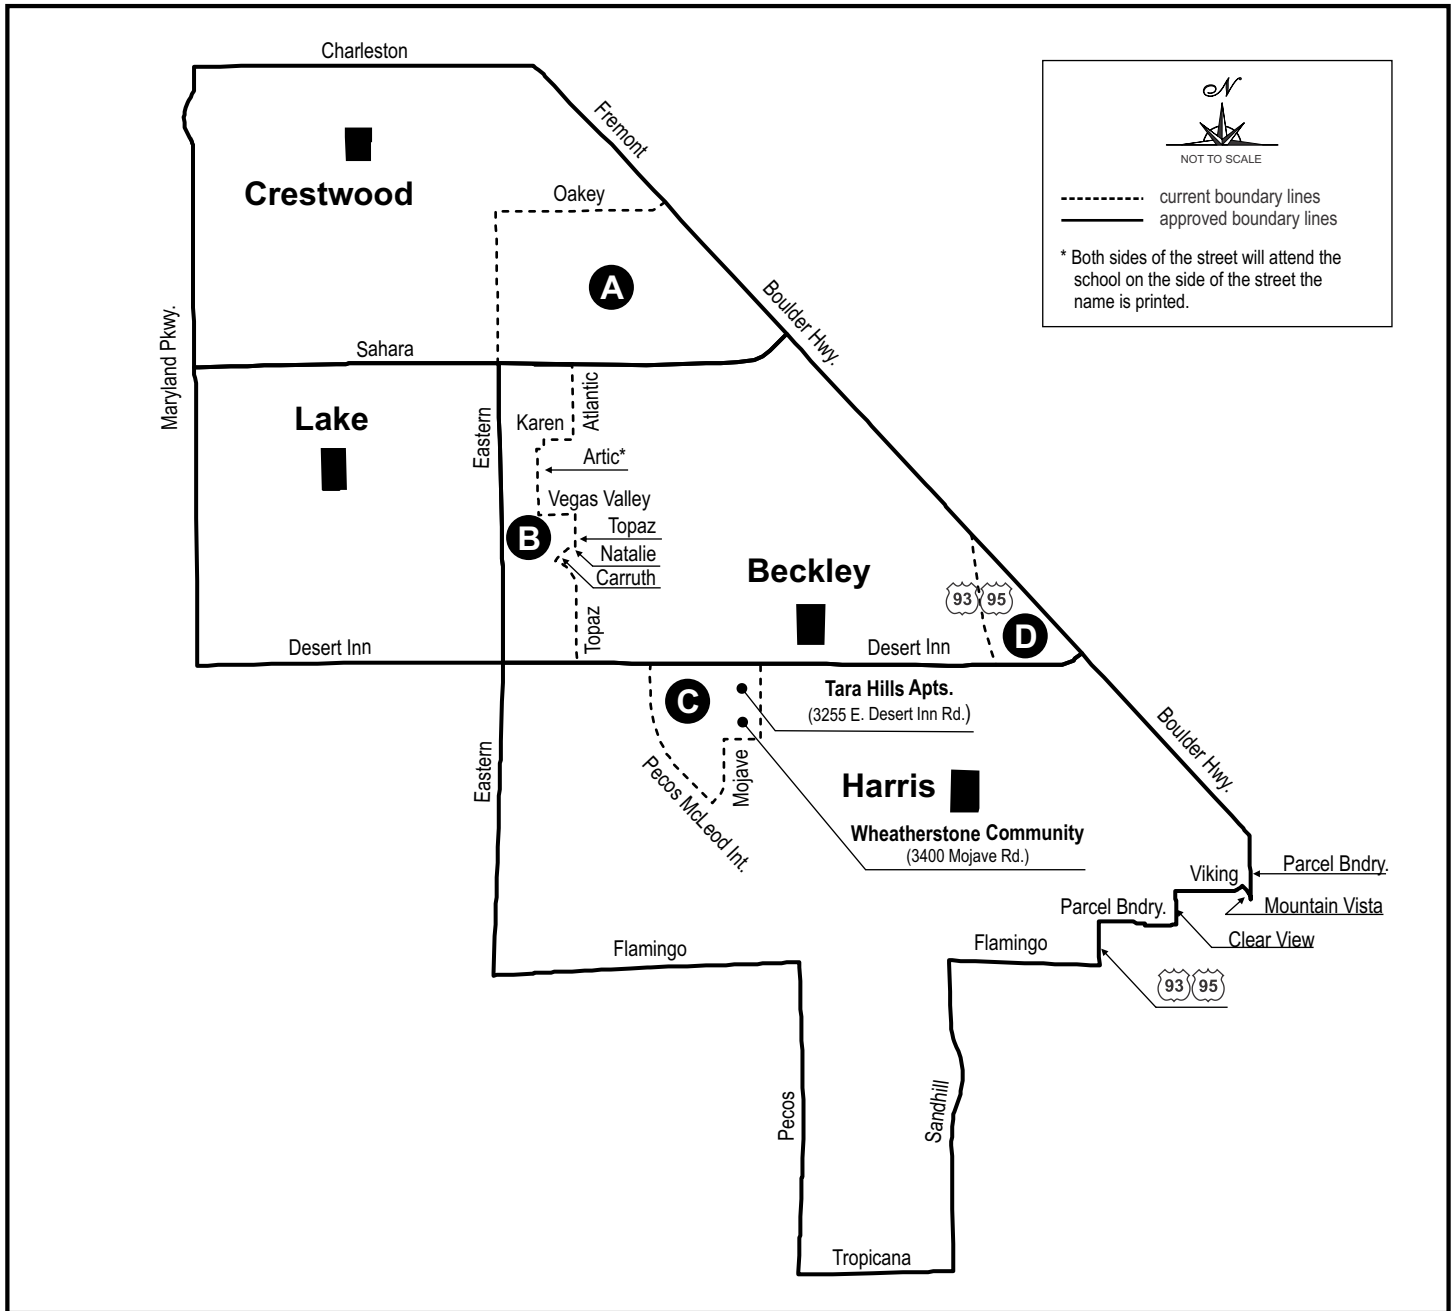

**CLARK COUNTY SCHOOL DISTRICT BOARD OF TRUSTEES  
 APPROVED CHANGES TO SOUTHEAST  
 ELEMENTARY SCHOOL ATTENDANCE BOUNDARIES  
 FOR 2018-2019 SCHOOL YEAR**

**Approved Zoning Changes**

- A** From Will Beckley Elementary School to Crestwood Elementary School
- B** From Robert E. Lake Elementary School to Will Beckley Elementary School
- C** From Will Beckley Elementary School to George E. Harris Elementary School
- D** From George E. Harris Elementary School to Will Beckley Elementary School