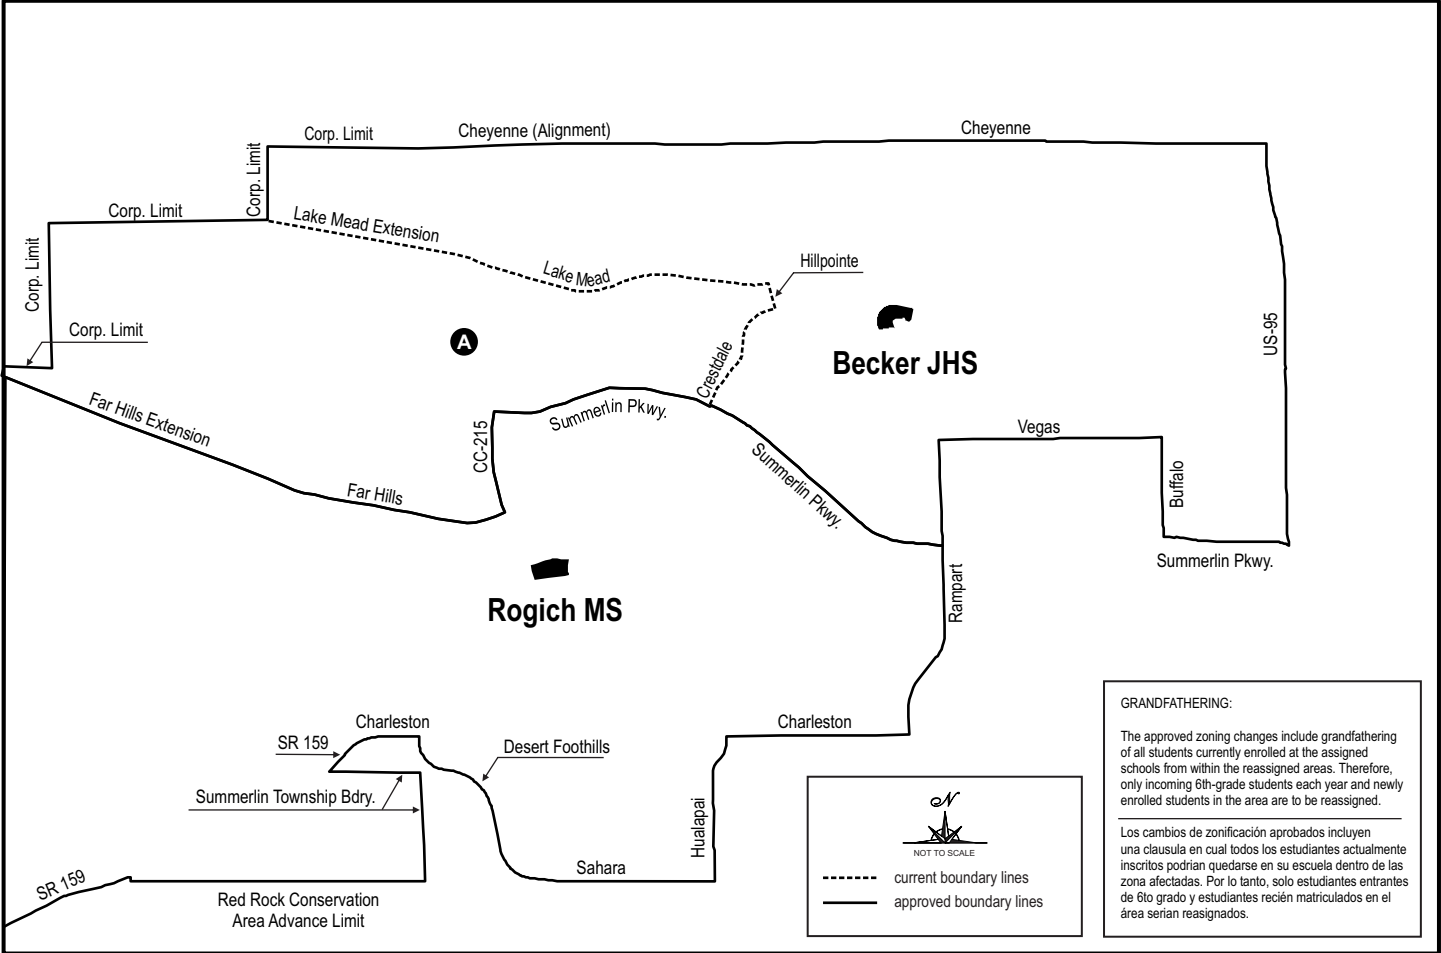

Clark County School District Board of Trustees Approved Changes to Middle / Junior High Schools Attendance Boundaries for 2020-2021 School Year

Approved Zoning Changes

- Ⓐ From Sig Rogich Middle School to Ernest A. Becker, Sr., Junior High School.