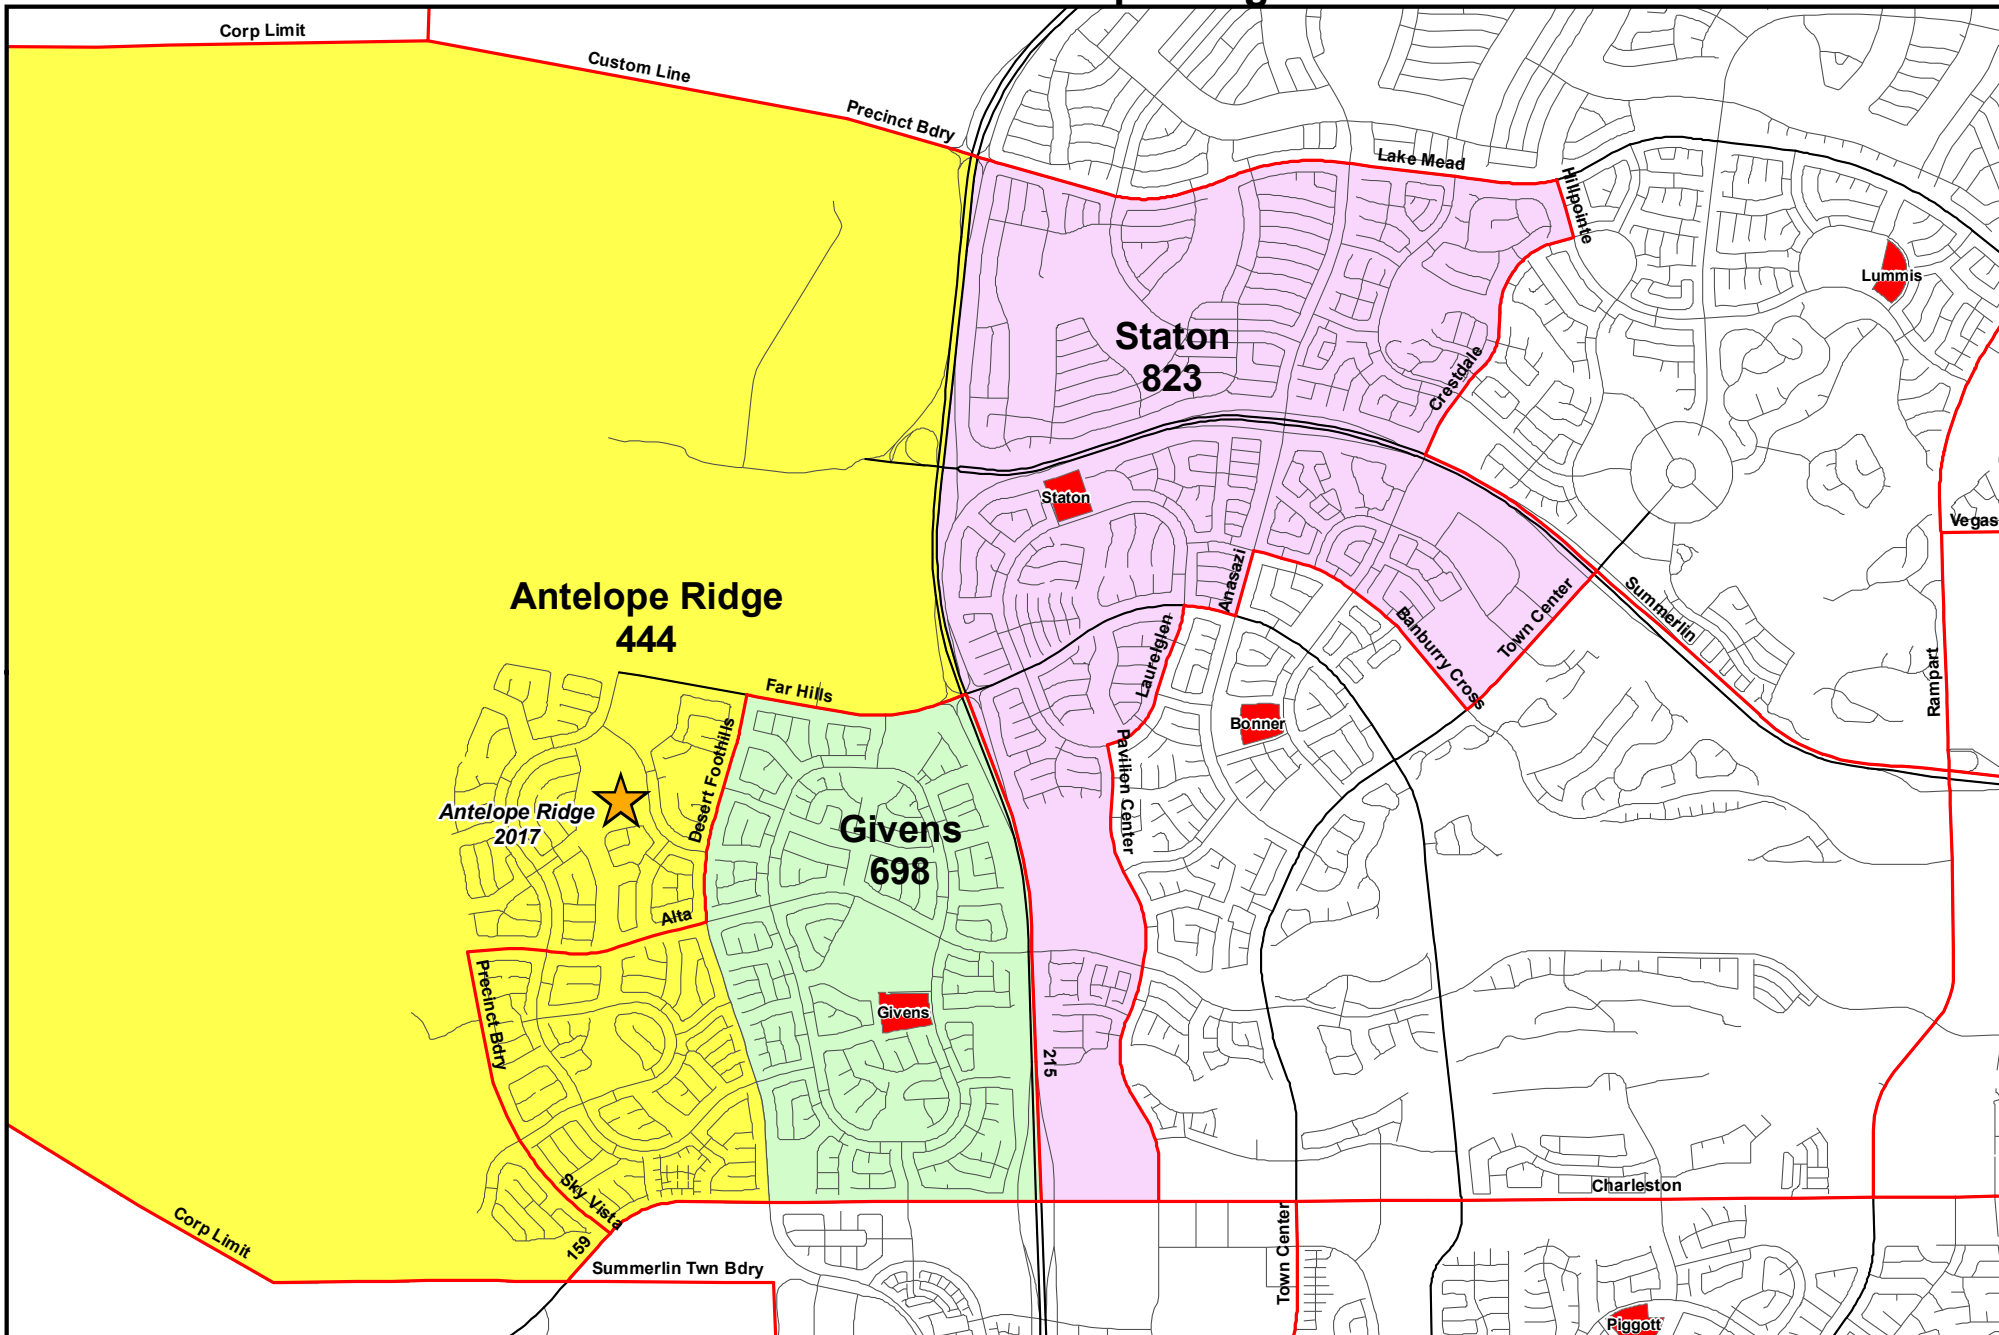

Focus Area E5 - Antelope Ridge ES

Legend

- Elementary School
- Existing Elementary Boundary

Geographic number of CCSD students in grades K-5 during the 2016 school year.